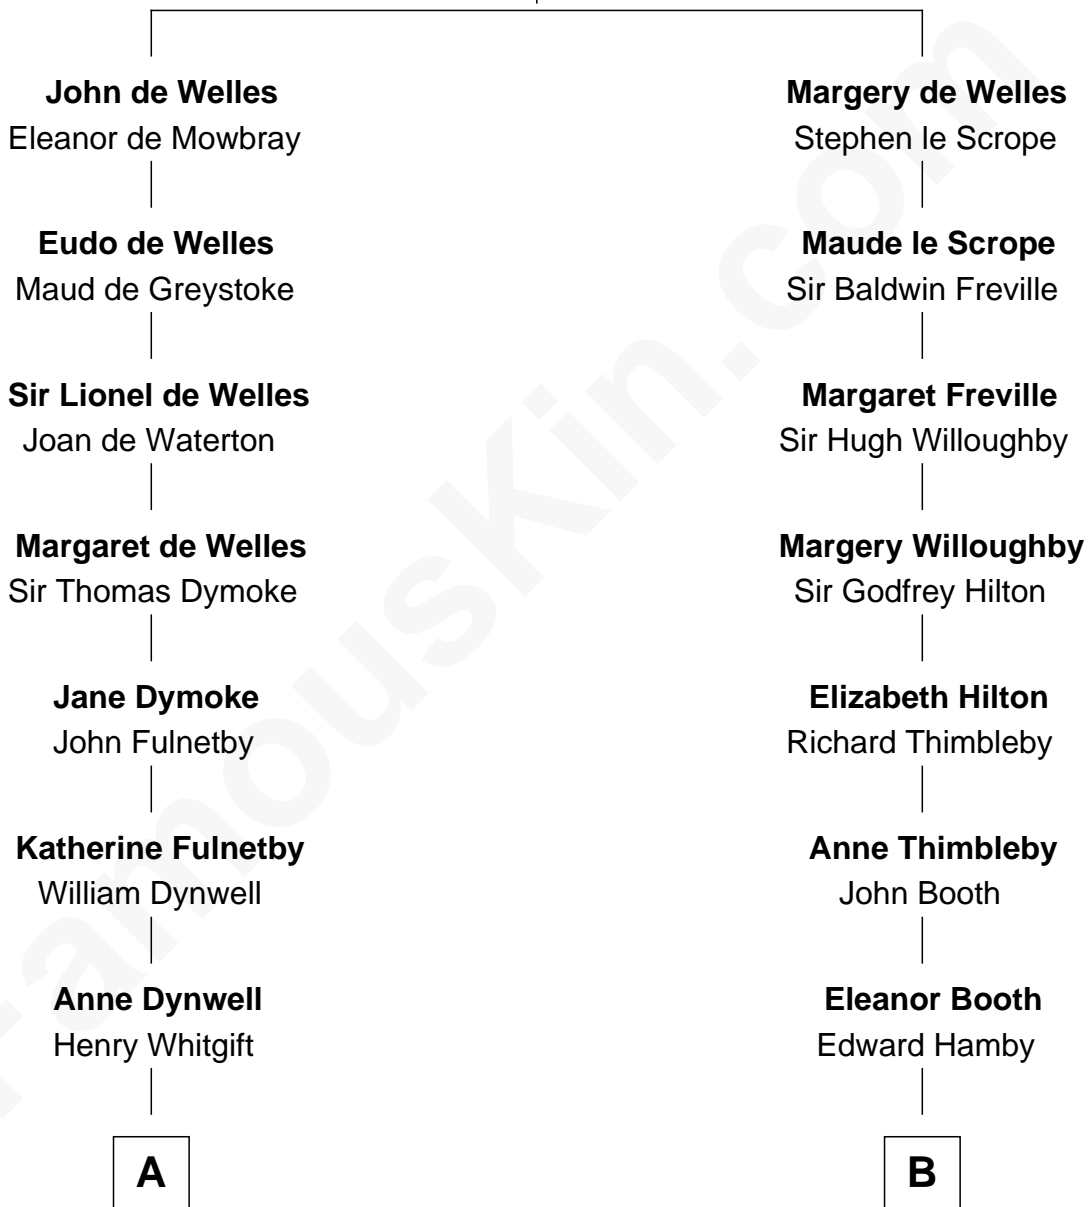

**FamousKin.com**  
**Relationship Chart of**  
**Ralph Waldo Emerson**  
*American Poet*

15th cousin 6 times removed of

**Elisabeth Shue**  
*TV and Movie Actress*

**John de Welles**  
Maud de Roos

**C**

**Emily Almira Dyer**  
Alexander Hunter Gunn

**Alexander Hunter Gunn**  
Harriet Grace Brewster Willcox

**Mary Brewster Gunn**  
Adoniram Judson Wells

**Anne Brewster Wells**  
James William Shue

**Elisabeth Shue**  
*TV and Movie Actress*