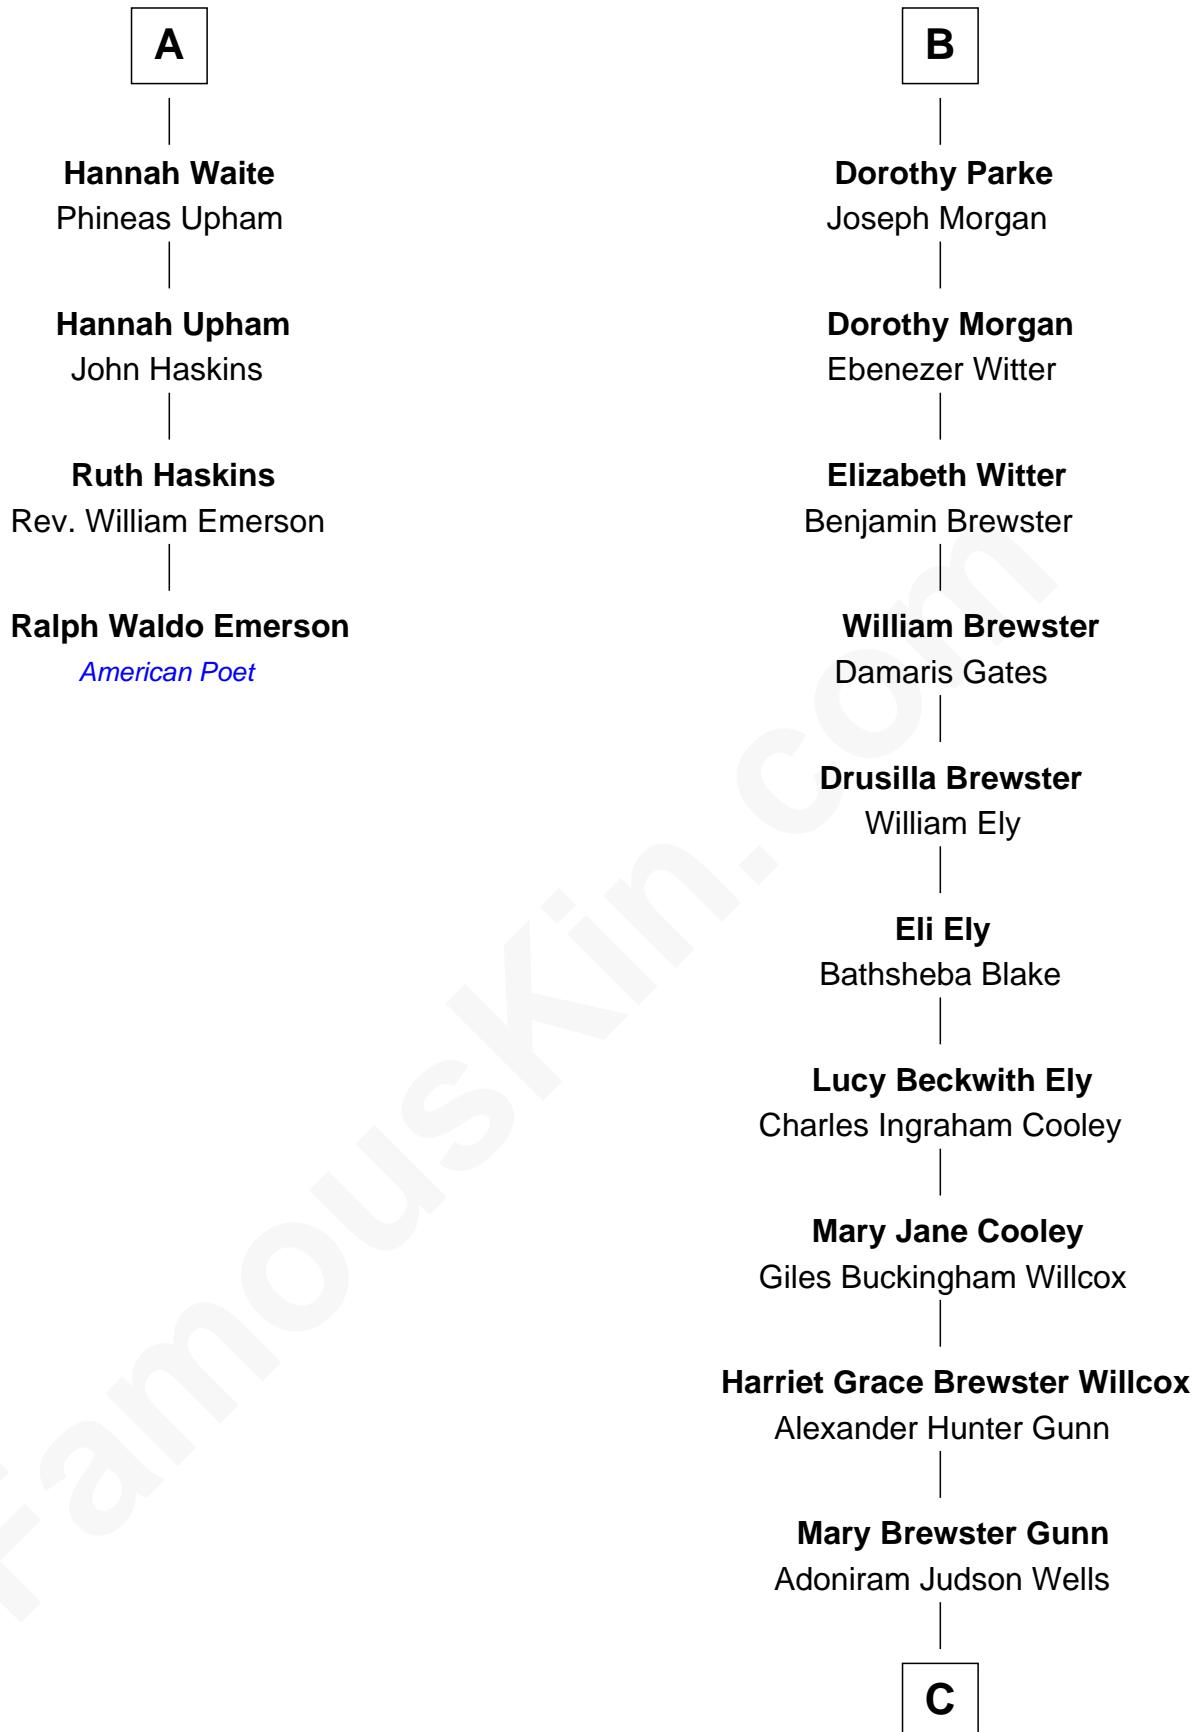

**FamousKin.com**  
**Relationship Chart of**  
**Ralph Waldo Emerson**  
*American Poet*

10th cousin 8 times removed of

**Andrew Shue**  
*TV Actor*

C

—  
**Anne Brewster Wells**

James William Shue

—  
**Andrew Shue**