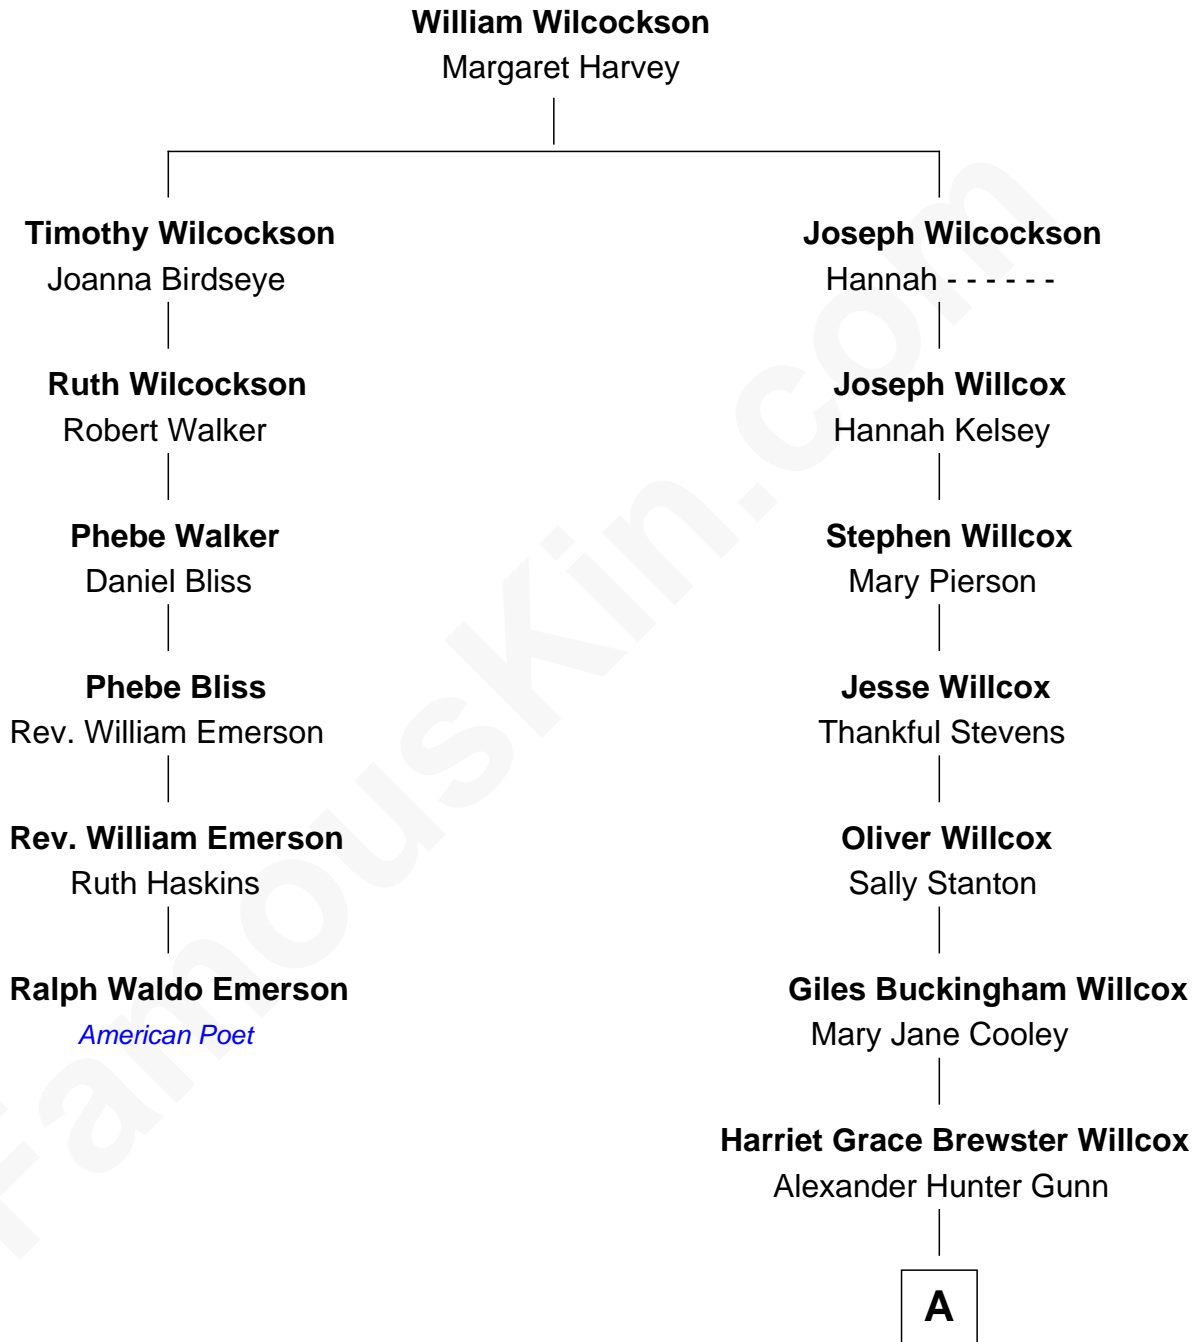

FamousKin.com
Relationship Chart of
Ralph Waldo Emerson
American Poet

5th cousin 4 times removed of
Andrew Shue
TV Actor

A

Mary Brewster Gunn
Adoniram Judson Wells

Anne Brewster Wells
James William Shue

Andrew Shue
TV Actor

FamousKin.com