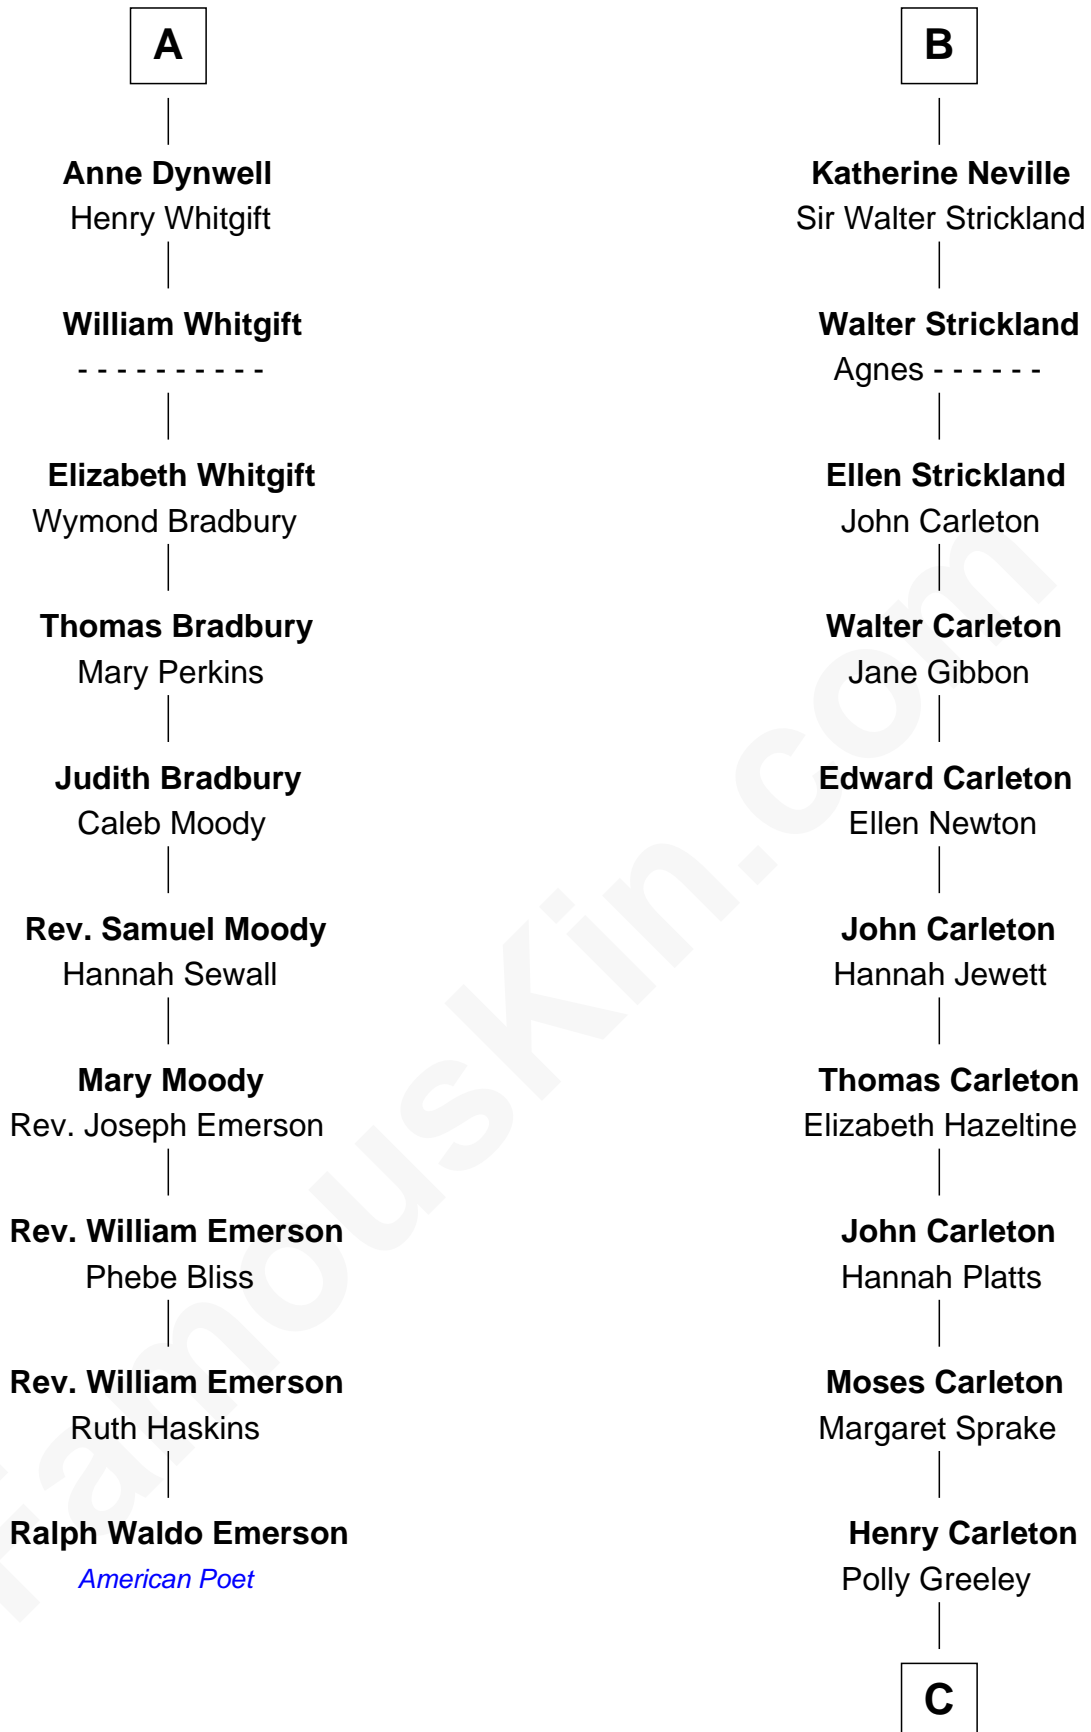

FamousKin.com
Relationship Chart of
Ralph Waldo Emerson
American Poet

16th cousin 2 times removed of

Charles A. Pillsbury
Co-Founder of C.A. Pillsbury Co.

C

|
Margaret Sprague Carleton

George Alfred Pillsbury