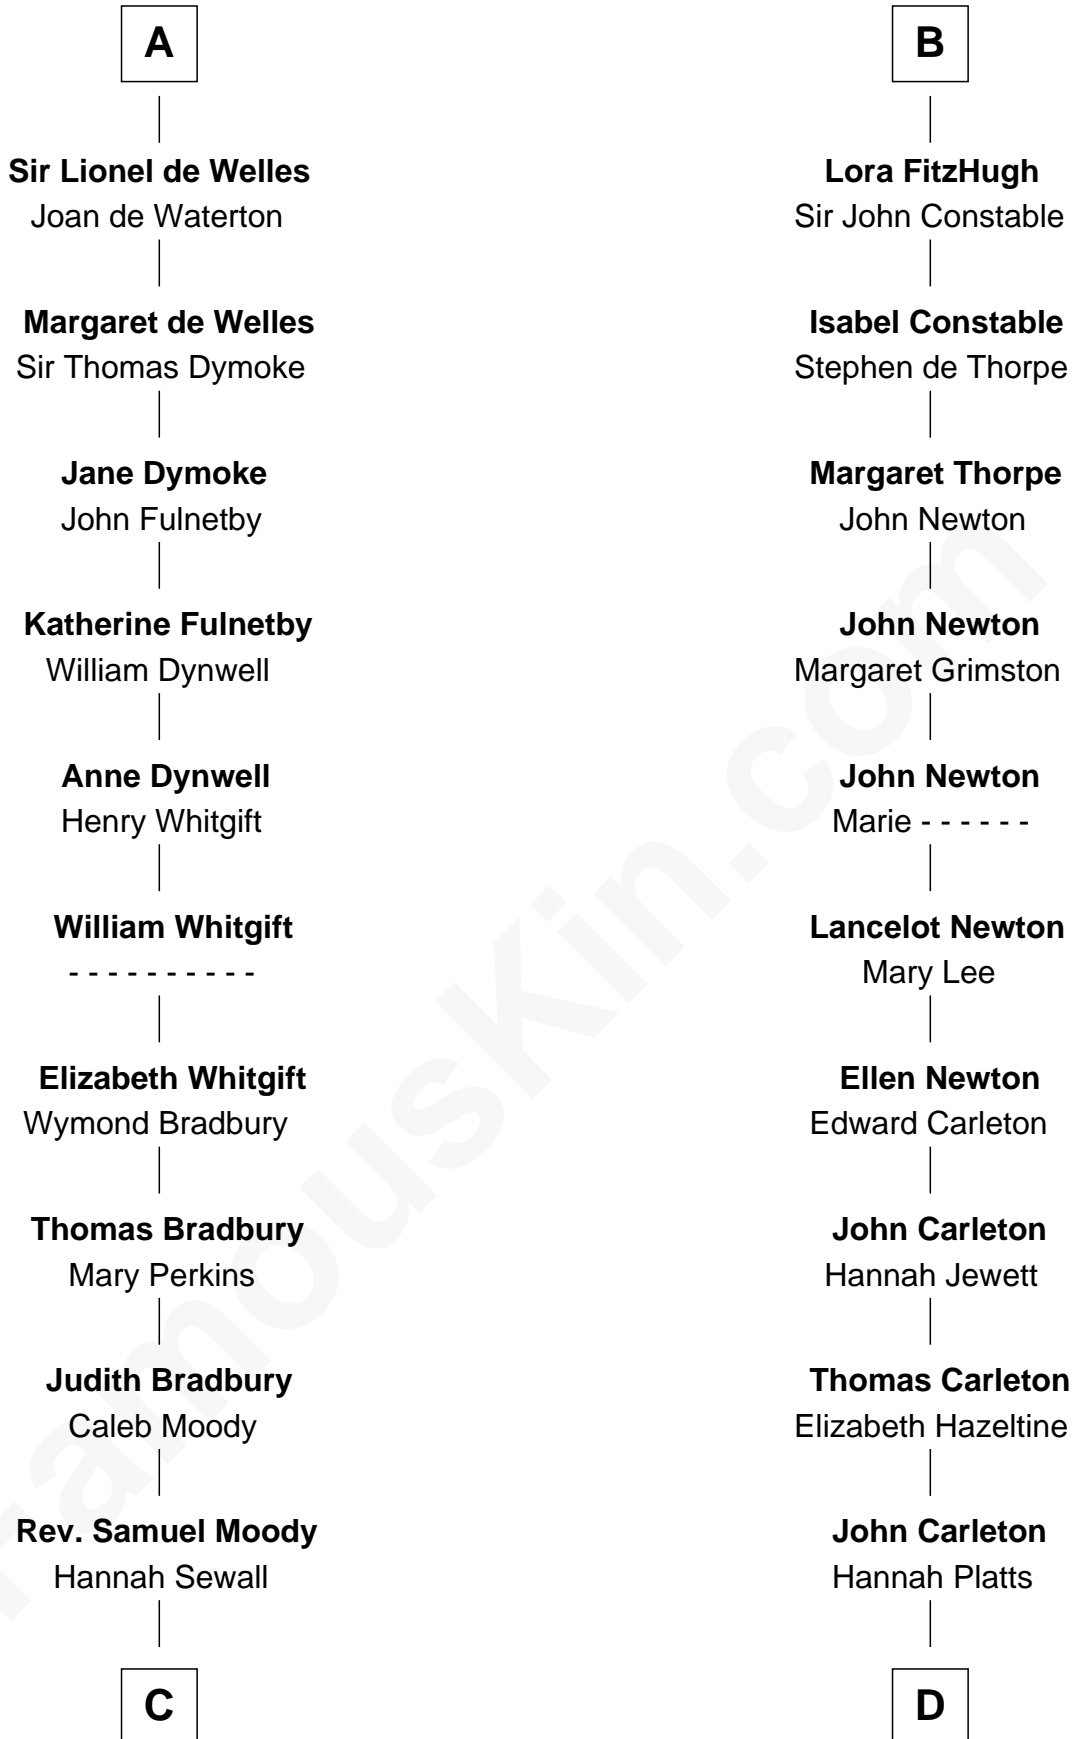

## Relationship Chart of

### Ralph Waldo Emerson

*American Poet*

20th cousin of

### Charles A. Pillsbury

*Co-Founder of C.A. Pillsbury Co.*

**C**

**Mary Moody**  
Rev. Joseph Emerson  
|  
**Rev. William Emerson**  
Phebe Bliss  
|  
**Rev. William Emerson**  
Ruth Haskins  
|  
**Ralph Waldo Emerson**  
*American Poet*