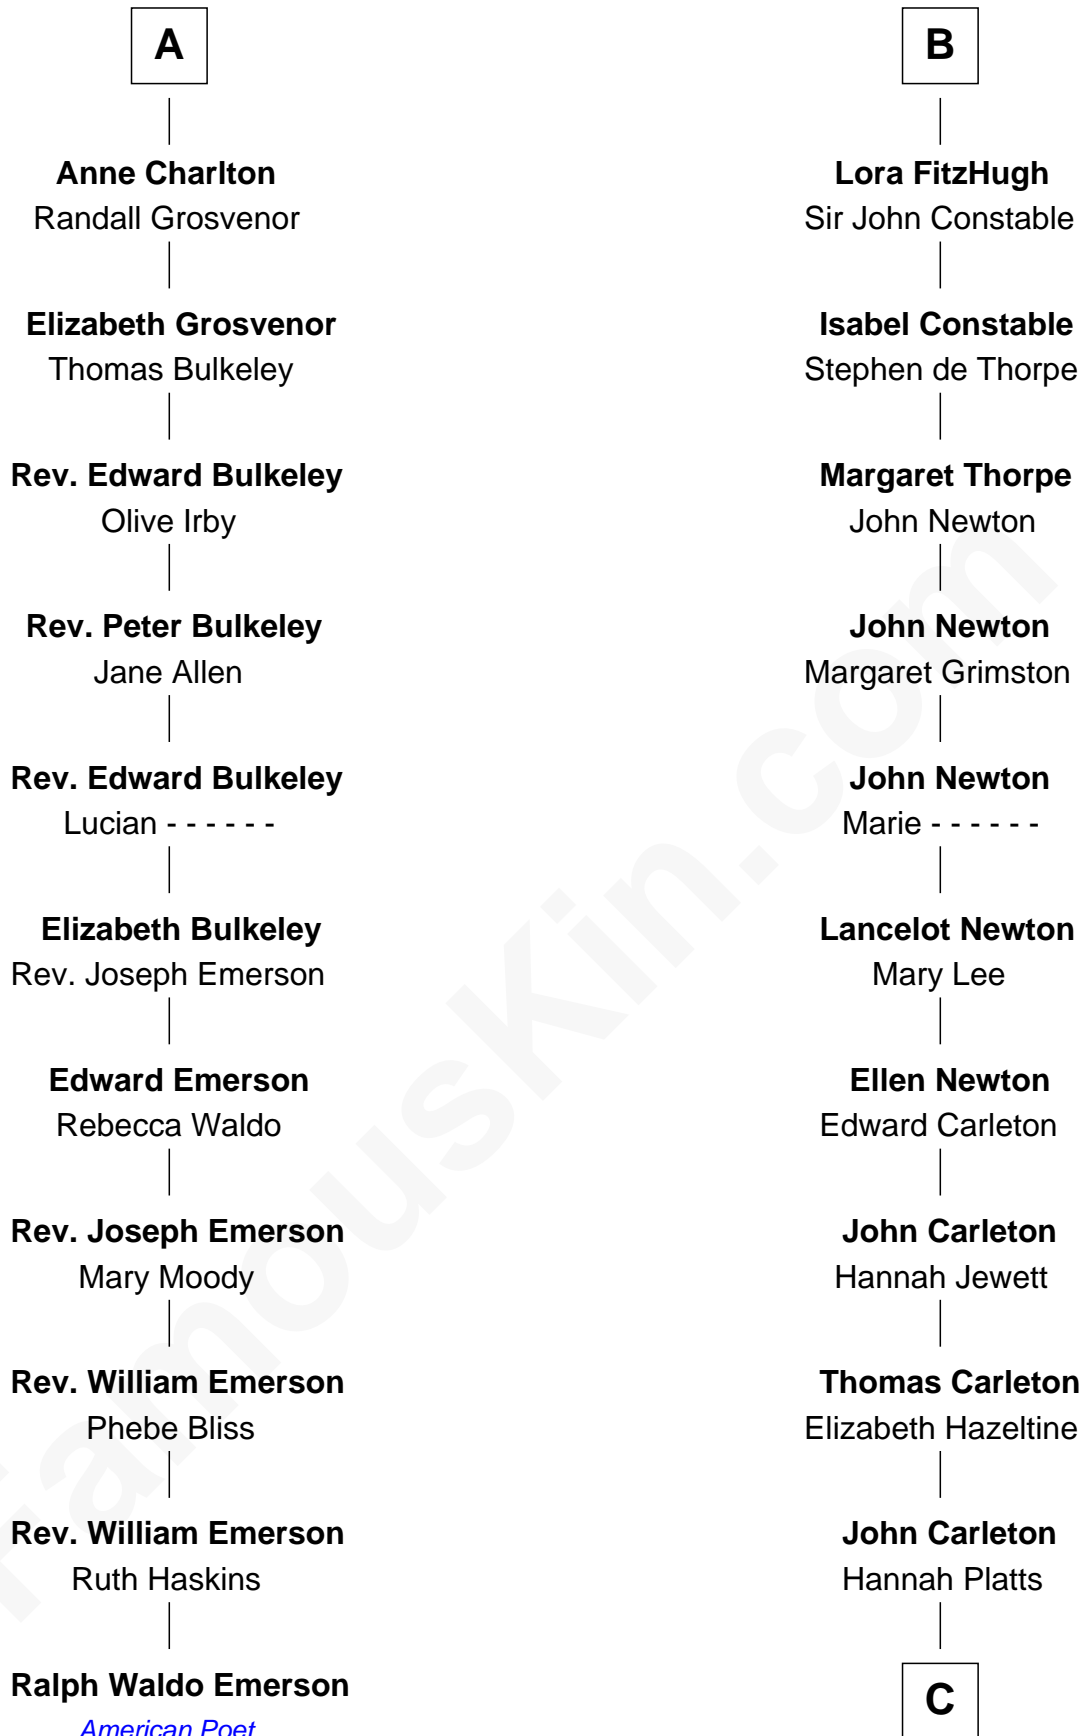

FamousKin.com
Relationship Chart of
Ralph Waldo Emerson
American Poet

17th cousin 3 times removed of

Charles A. Pillsbury
Co-Founder of C.A. Pillsbury Co.

Sir Roger de Somery
 Nichole d'Aubenev

C

—
Moses Carleton

Margaret Sprake

—
Henry Carleton

Polly Greeley

—
Margaret Sprague Carleton

George Alfred Pillsbury

—
Charles A. Pillsbury

Co-Founder of C.A. Pillsbury Co.