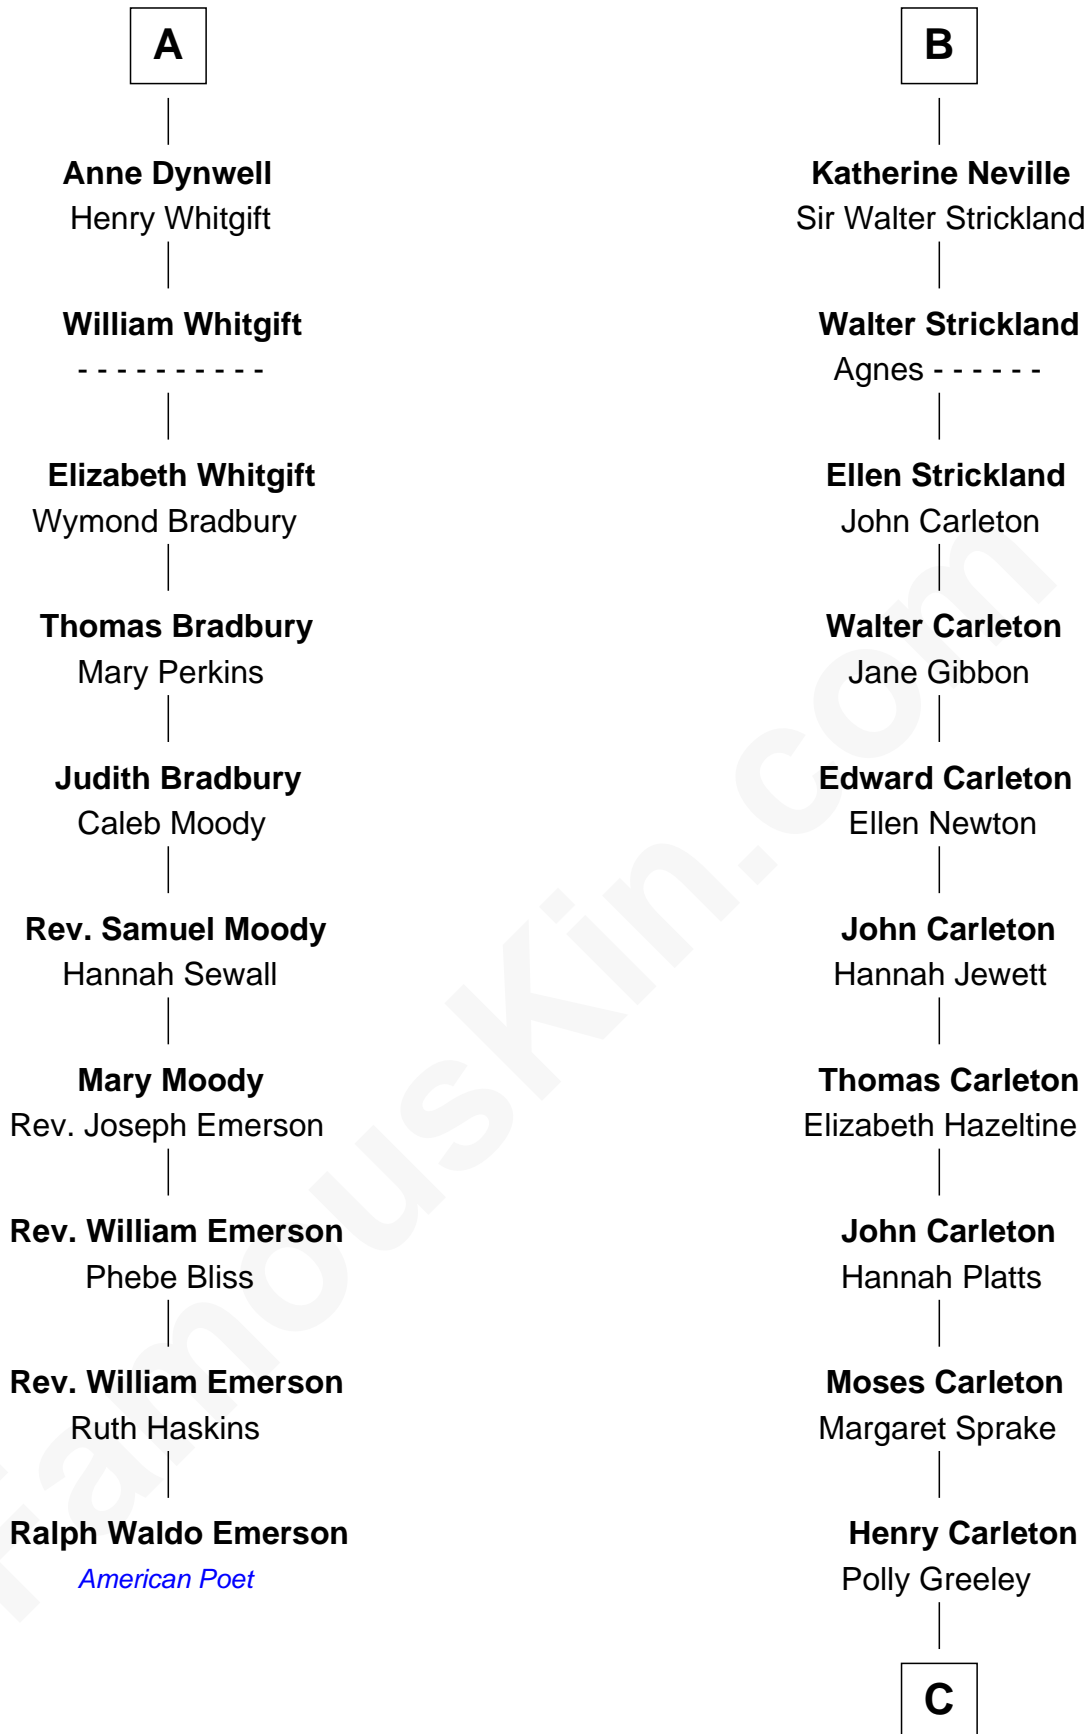

FamousKin.com

Relationship Chart of

Ralph Waldo Emerson

American Poet

16th cousin 2 times removed of

Charles A. Pillsbury

Co-Founder of C.A. Pillsbury Co.

C