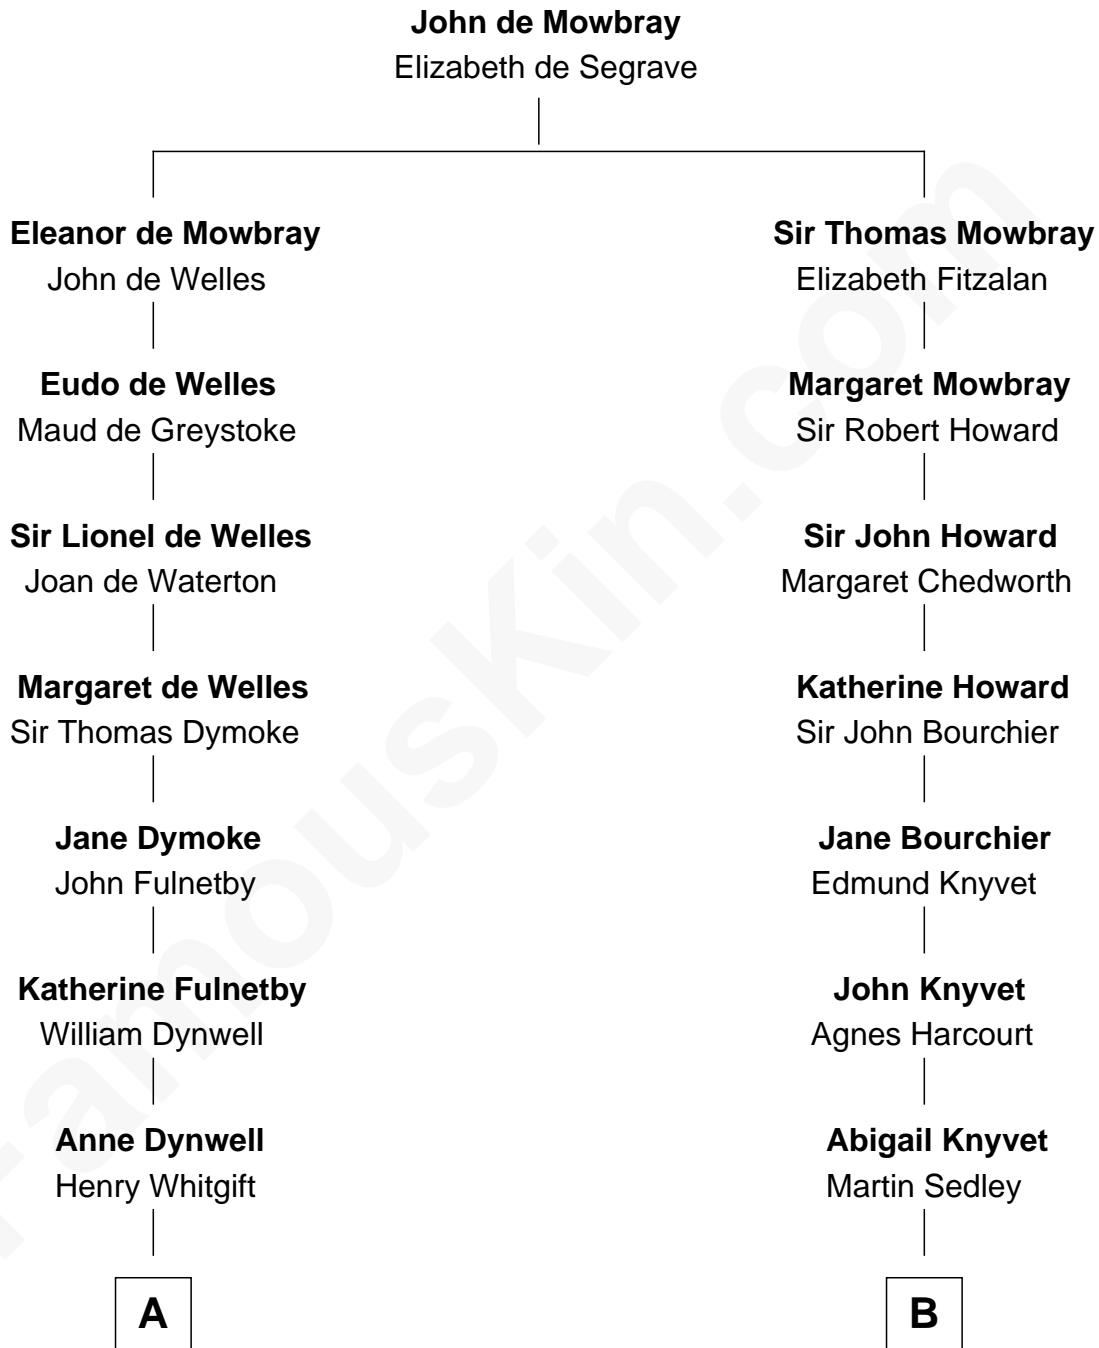

FamousKin.com
Relationship Chart of
Ralph Waldo Emerson
American Poet

15th cousin 5 times removed of
Carly Fiorina
CEO of Hewlett-Packard

C

John Walker Weber

Maude Graves

Cara Carleton Weber

Harold Marvin Sneed

Joseph Tyree Sneed

Madelon Montross Juergens

Carly Fiorina

CEO of Hewlett-Packard