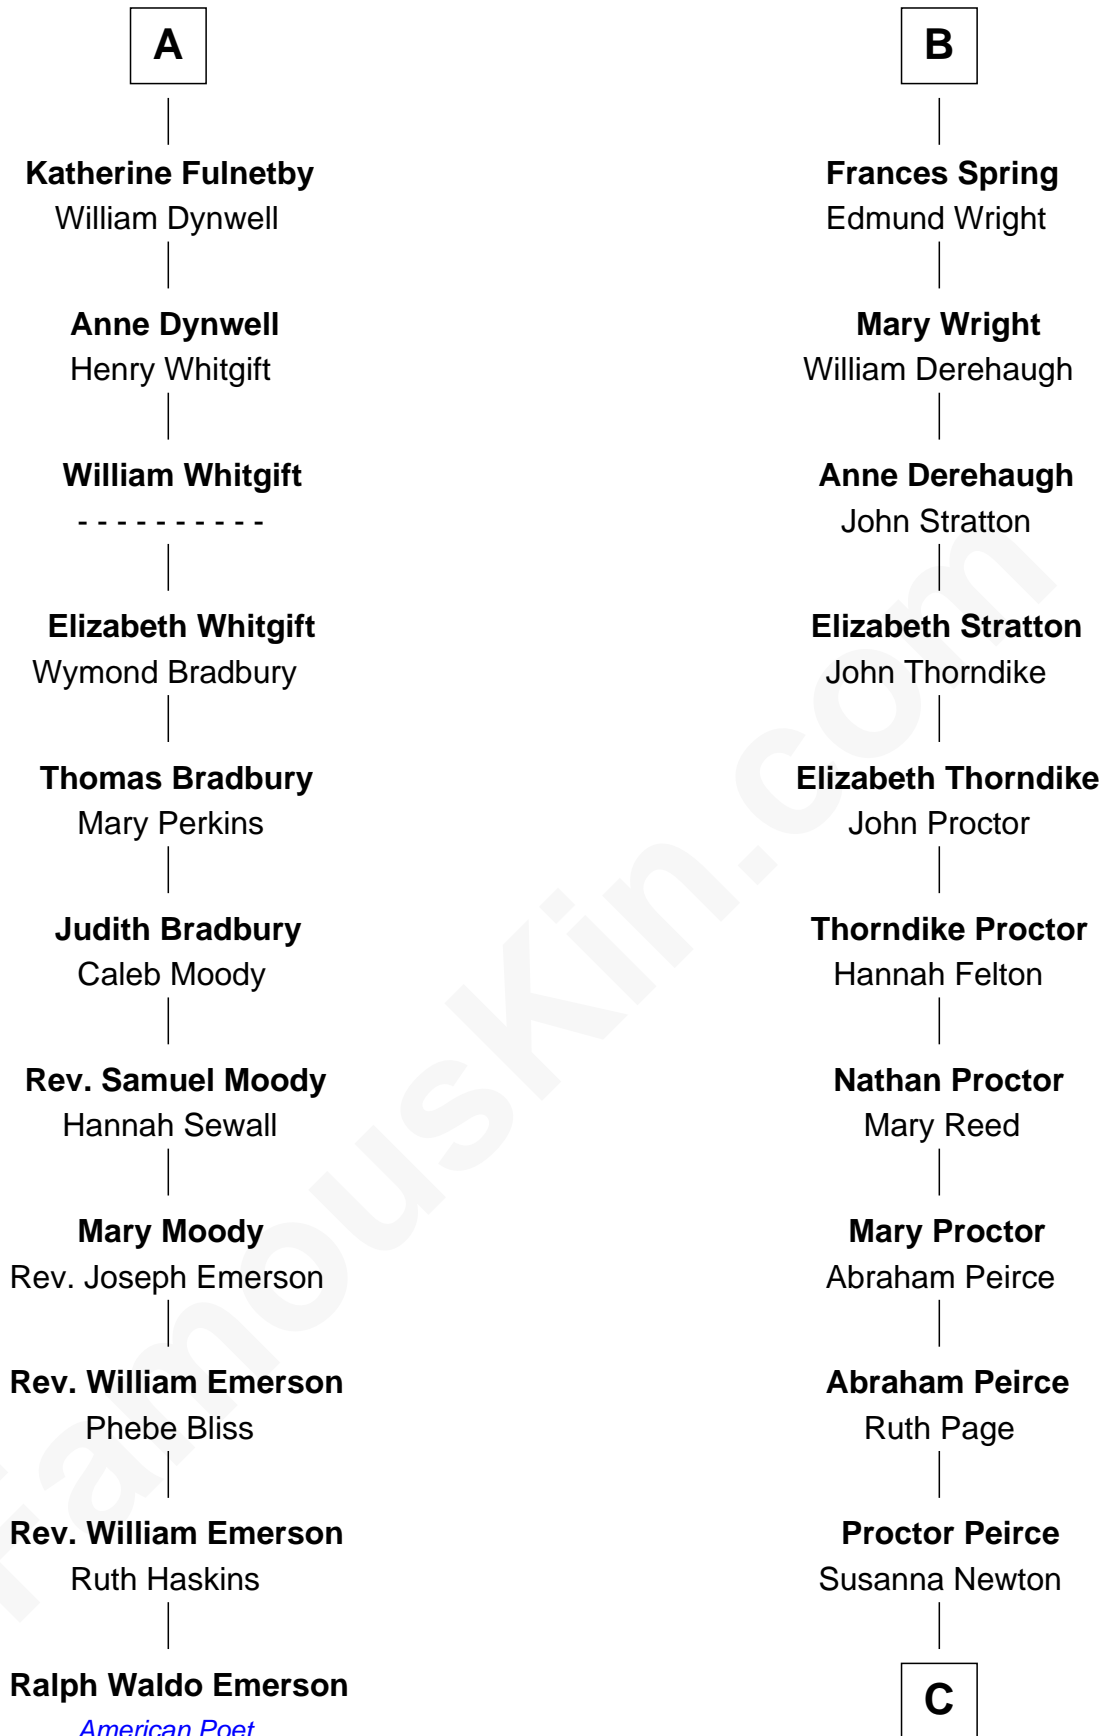

FamousKin.com
Relationship Chart of
Ralph Waldo Emerson
American Poet

17th cousin 4 times removed of
John Lithgow
Stage, TV, and Movie Actor

Bartholomew de Badlesmere
 Margaret de Clare

Margery de Badlesmere

Joan de Waterton

Margaret de Welles

Sir Thomas Dymoke

Jane Dymoke

John Fulnetby

A

Margaret de Badlesmere

Sir John de Tibetot

Sir Robert de Tibetot

Margaret Deincourt

Elizabeth de Tibetot

Sir Philip le Despencer

Margery Despencer

Sir Roger Wentworth

Henry Wentworth

Elizabeth Howard

Margery Wentworth

Sir William Waldegrave

Dorothy Waldegrave

Sir John Spring

B

C

William Peirce

Ellen Prentiss