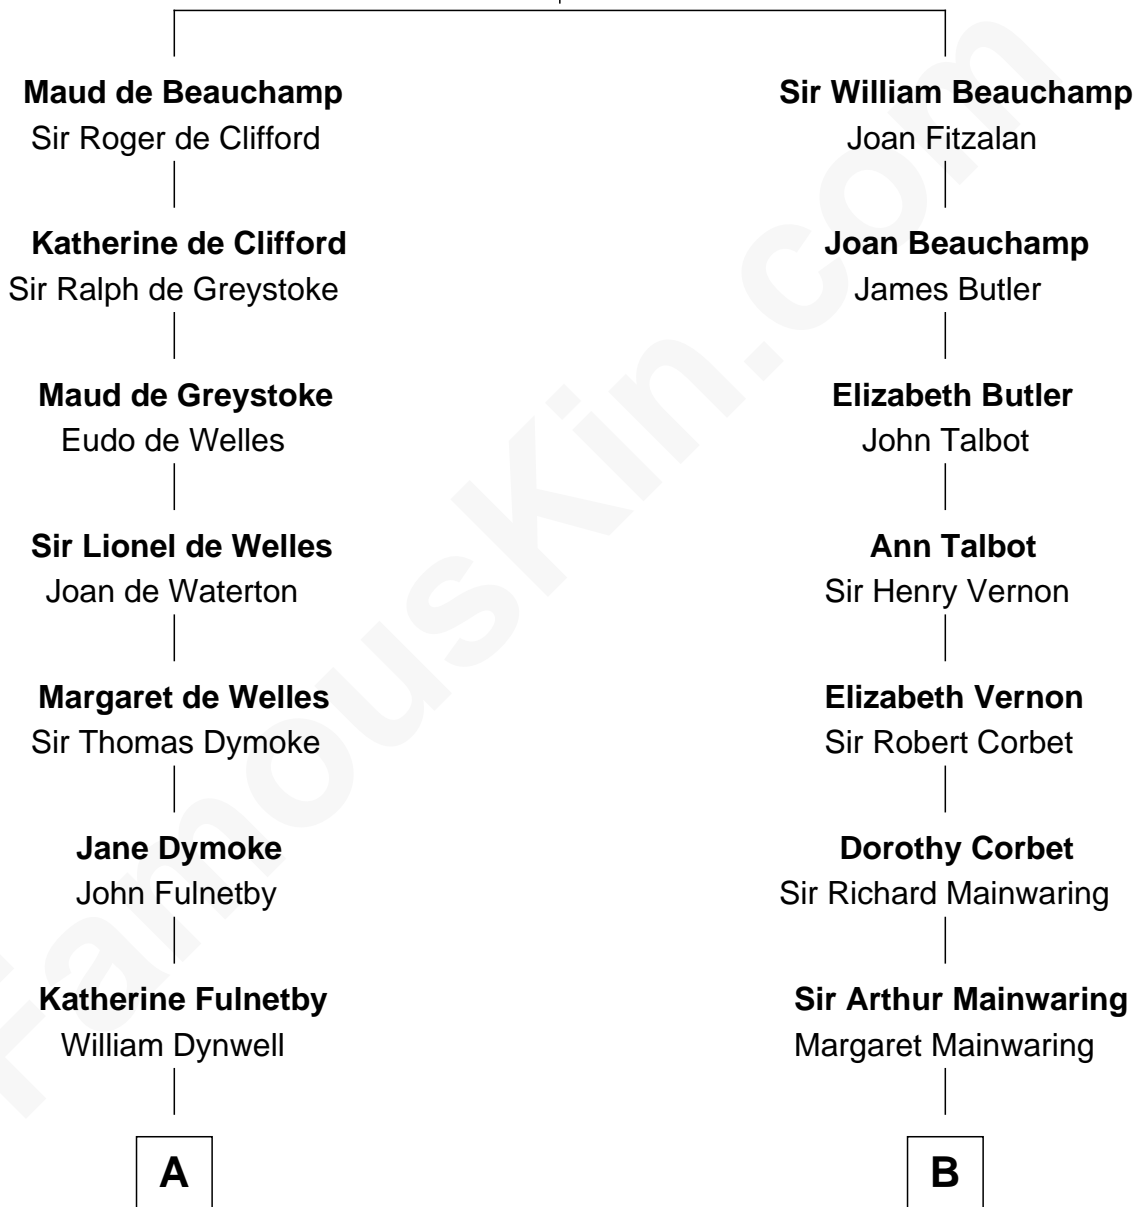

FamousKin.com

Relationship Chart of Ralph Waldo Emerson

American Poet

16th cousin 3 times removed of

Illeana Douglas

TV and Movie Actress

Sir Thomas de Beauchamp

Katherine de Mortimer

C

Melvyn Edouard Hesselberg

Rosalind Hightower

Gregory Hesselberg

Joan Georgescu

Illeana Douglas

TV and Movie Actress