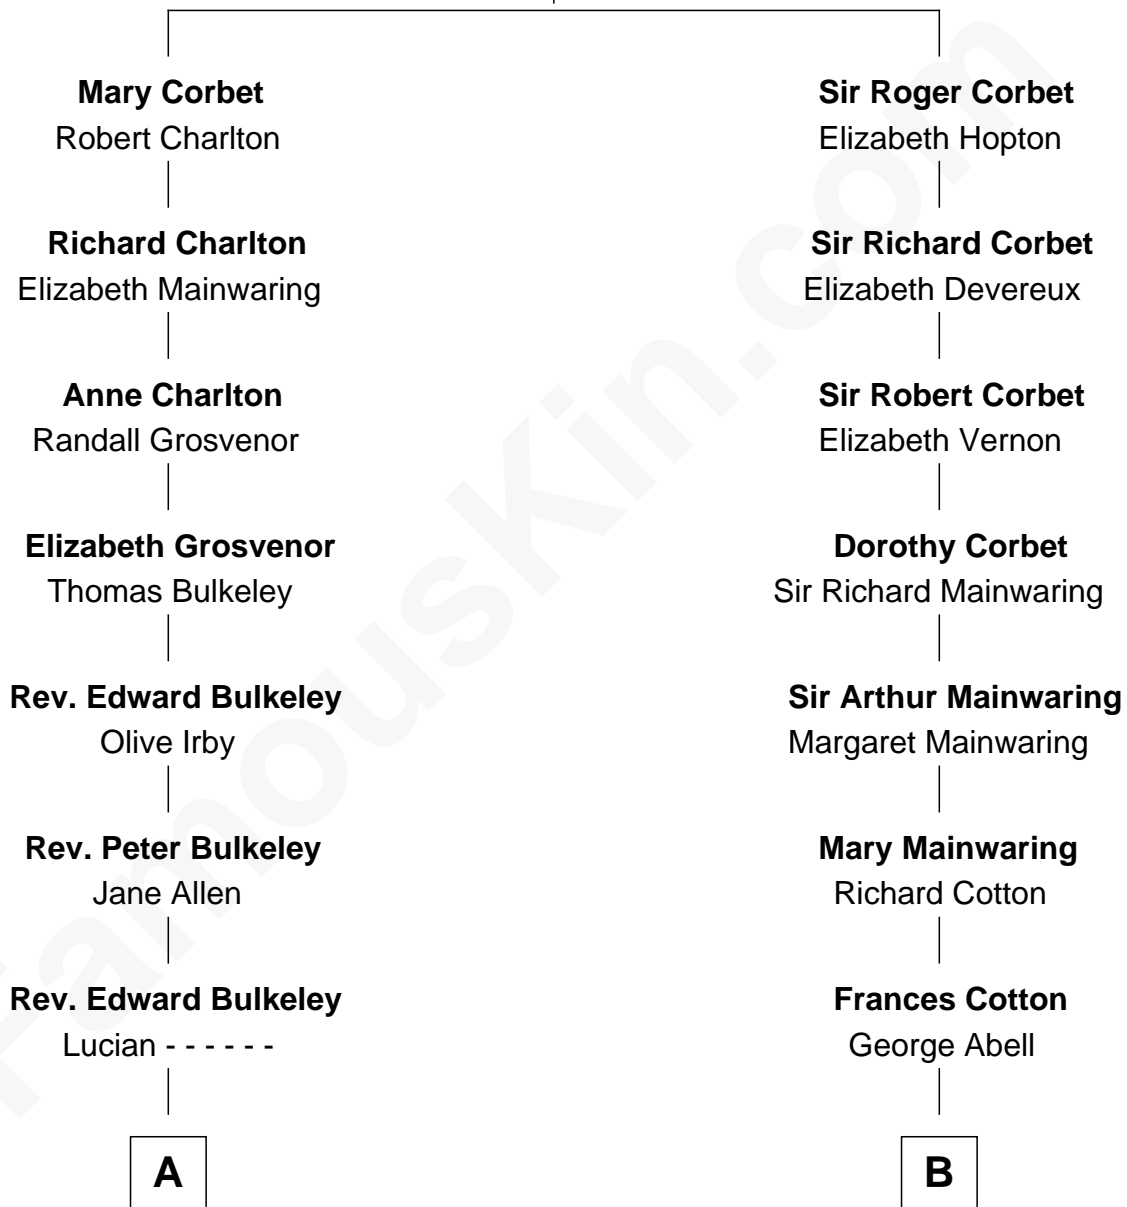

FamousKin.com

Relationship Chart of

Ralph Waldo Emerson

American Poet

12th cousin 5 times removed of

Illeana Douglas

TV and Movie Actress

Sir Robert Corbet

Margaret - - - - -

Illeana Douglas photo by [Lan Bui](#) (CC BY-SA 2.0)