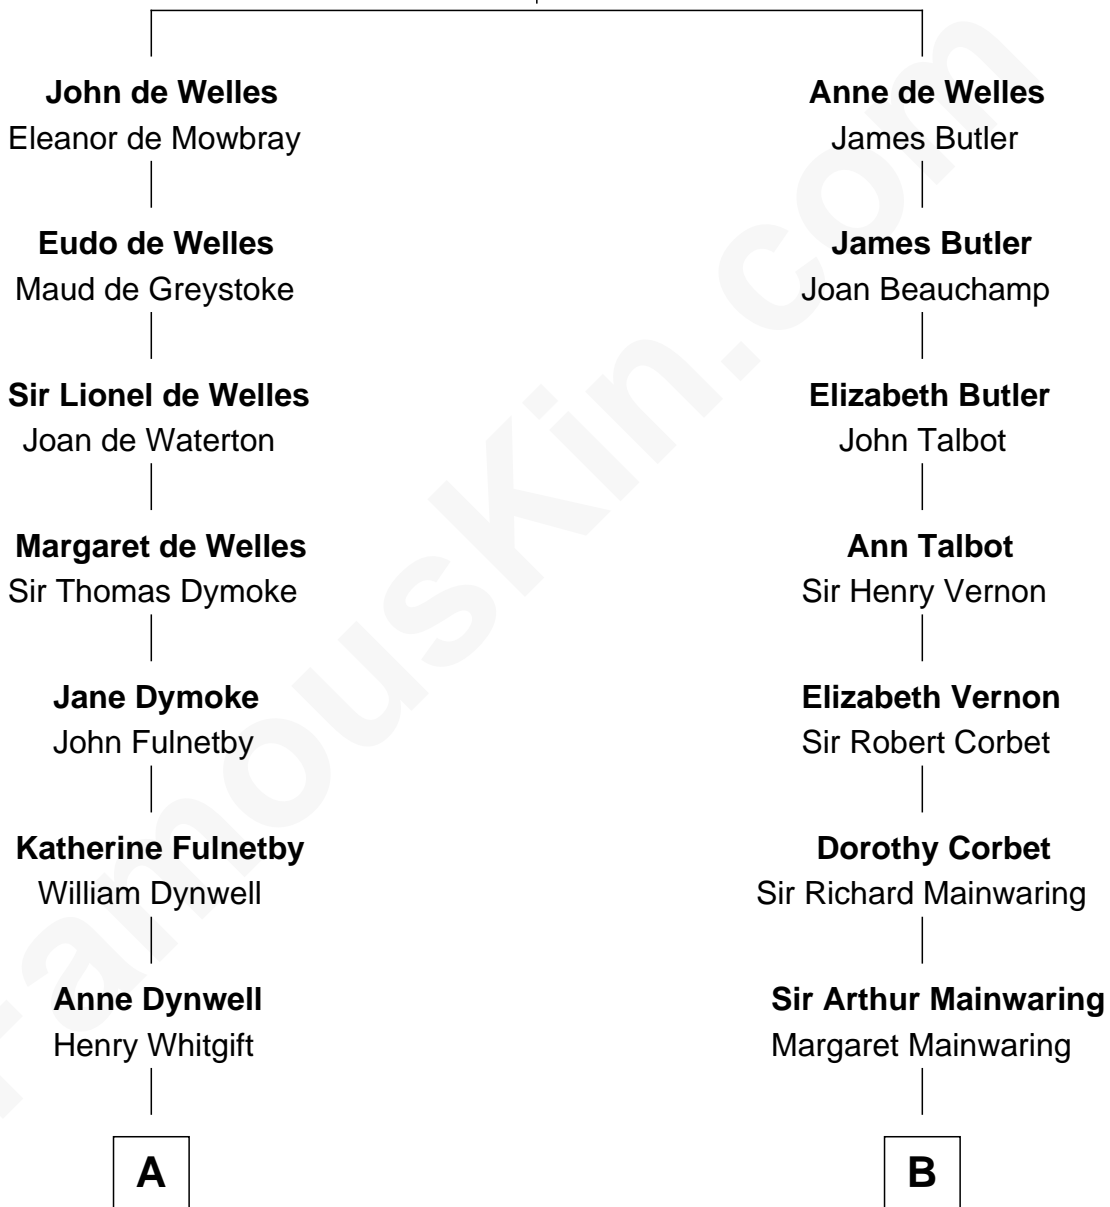

FamousKin.com

Relationship Chart of

Ralph Waldo Emerson

American Poet

15th cousin 4 times removed of

Illeana Douglas

TV and Movie Actress

John de Welles

Maud de Roos

C

Melvyn Edouard Hesselberg

Rosalind Hightower

Gregory Hesselberg

Joan Georgescu

Illeana Douglas

TV and Movie Actress