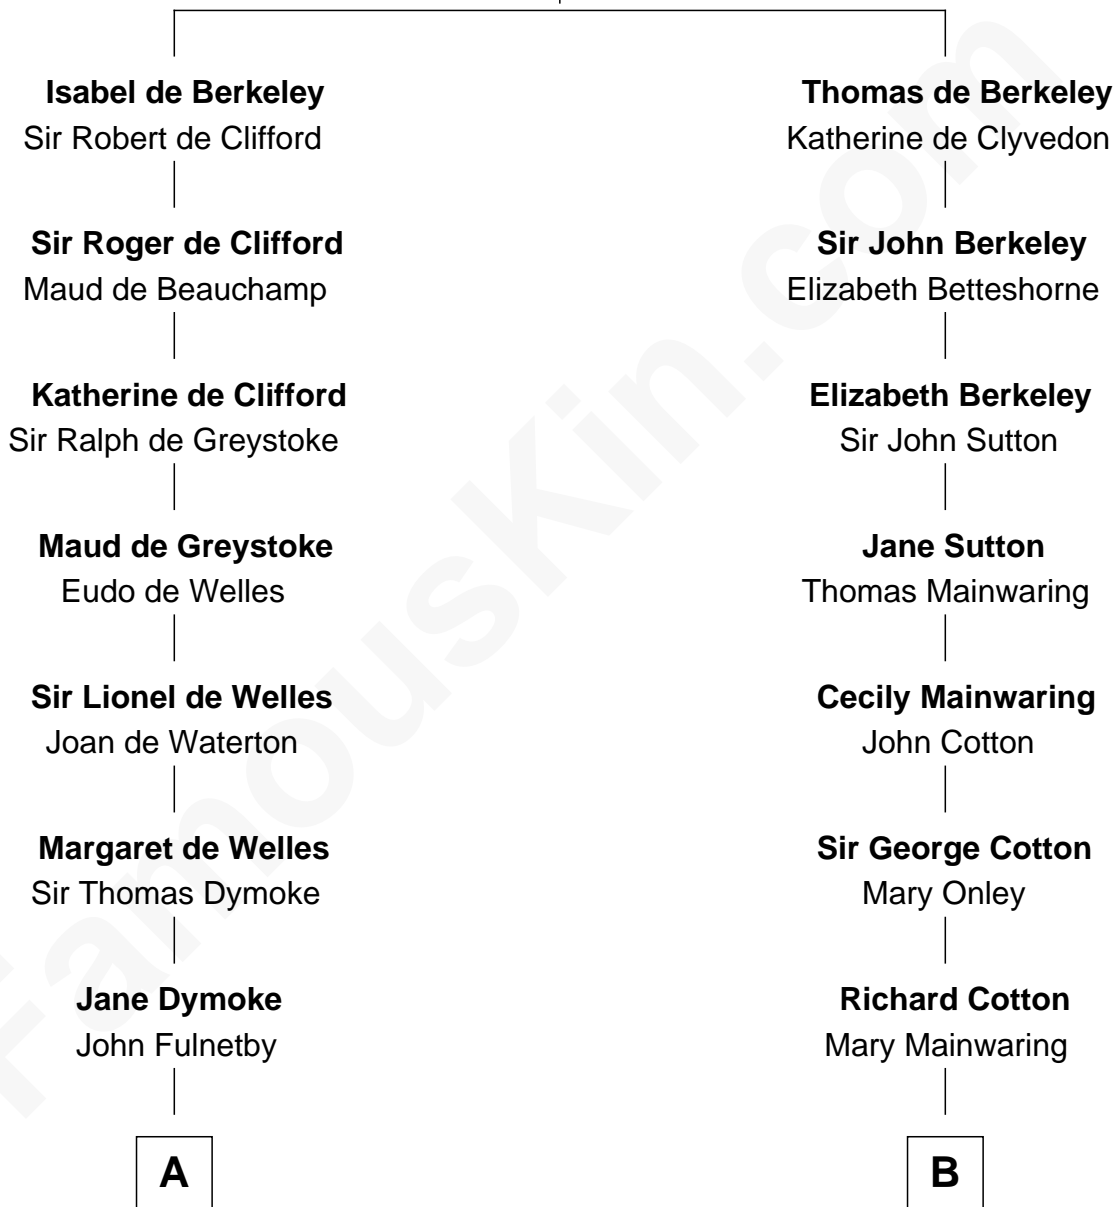

FamousKin.com

Relationship Chart of

Ralph Waldo Emerson

American Poet

17th cousin 1 time removed of

Illeana Douglas

TV and Movie Actress

Sir Maurice de Berkeley

Eve la Zouche

C

Gregory Hesselberg

Joan Georgescu

Illeana Douglas

TV and Movie Actress

FamousKin.com

Illeana Douglas photo by [Lan Bui](#) (CC BY-SA 2.0)