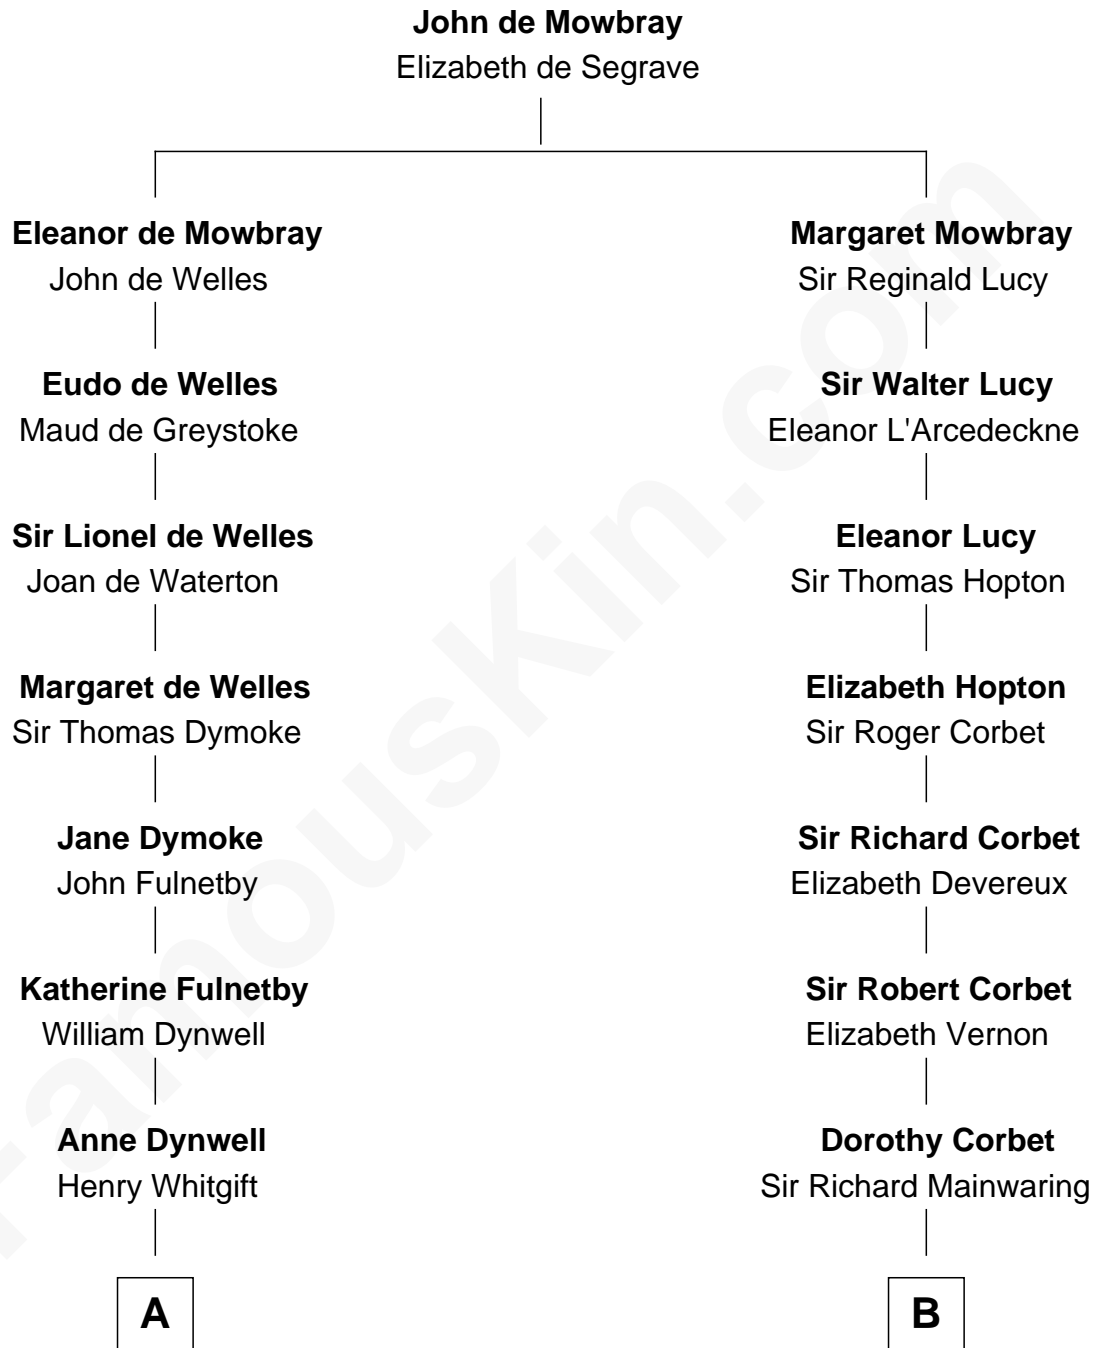

## Relationship Chart of

### Ralph Waldo Emerson

*American Poet*

15th cousin 5 times removed of

**Illeana Douglas**

*TV and Movie Actress*

C

**Lena Priscilla Shackelford**  
Edouard Gregory Hesselberg

**Melvyn Edouard Hesselberg**  
Rosalind Hightower

**Gregory Hesselberg**  
Joan Georgescu

**Illeana Douglas**  
*TV and Movie Actress*