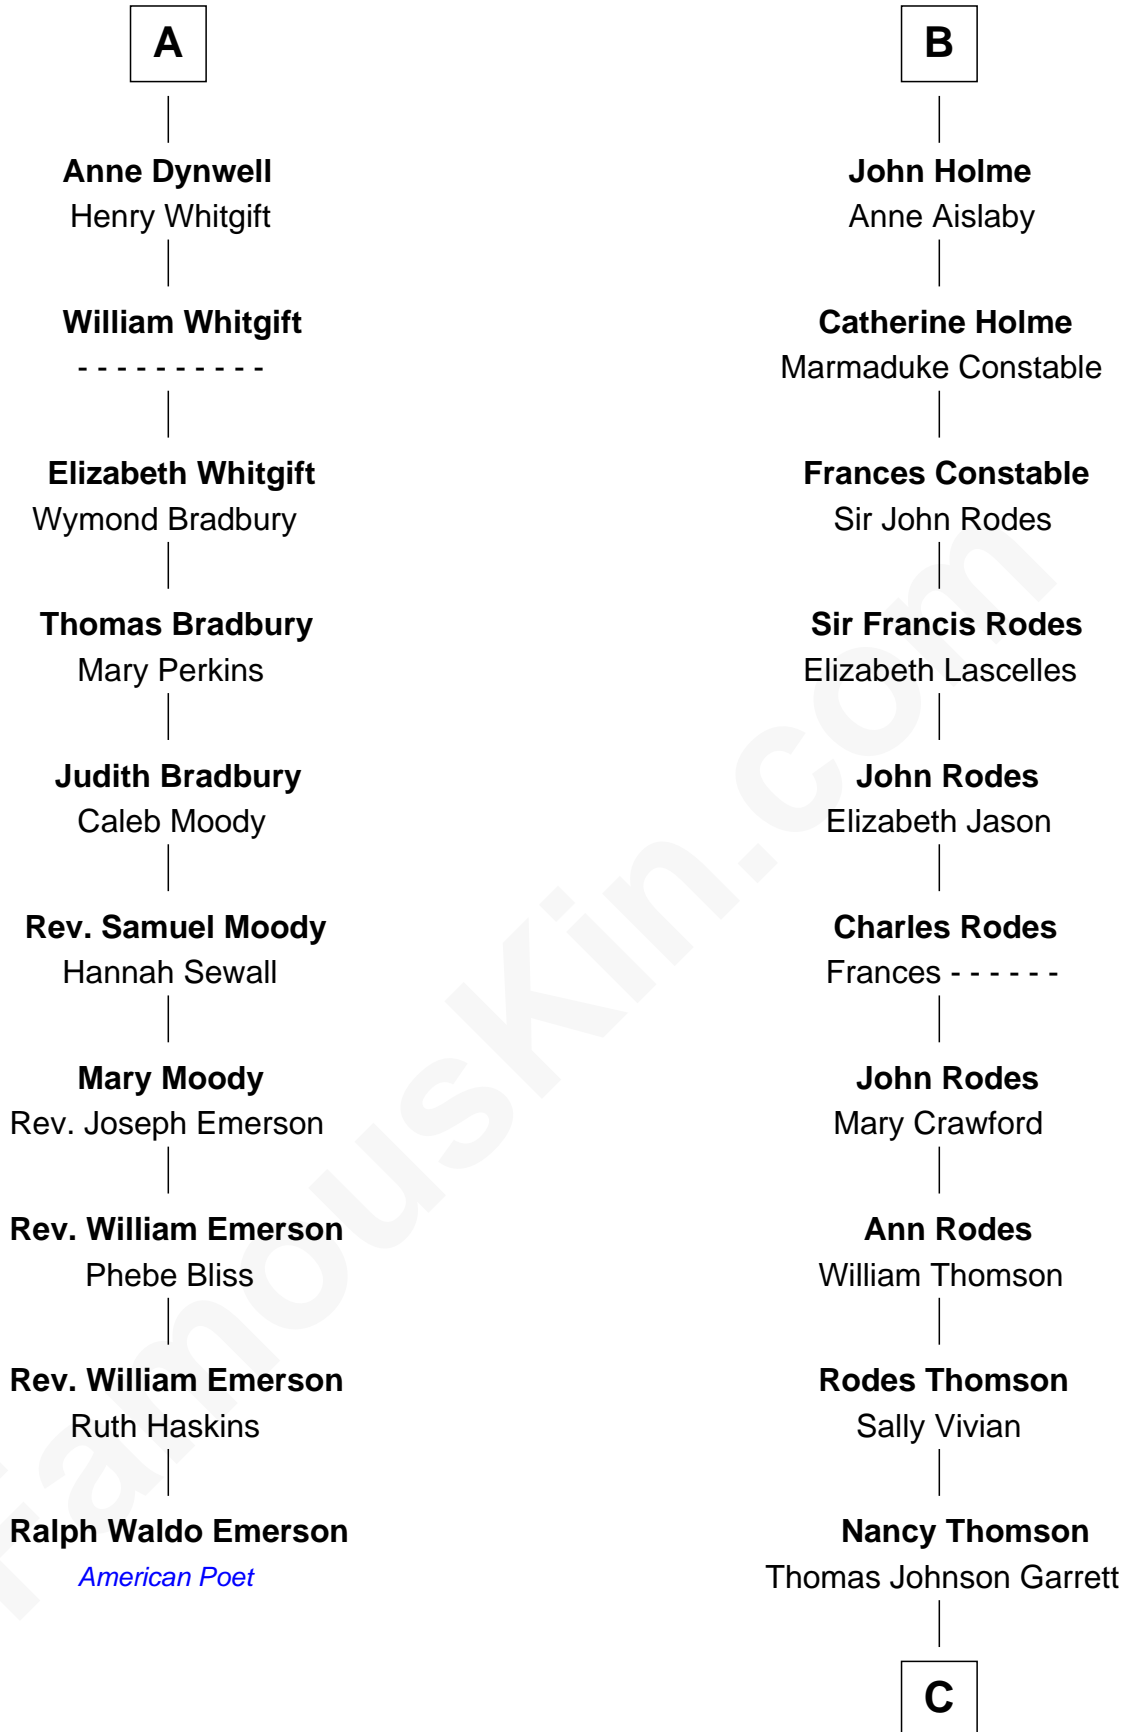

FamousKin.com
Relationship Chart of
Ralph Waldo Emerson
American Poet

16th cousin 4 times removed of
Melvyn Douglas
Movie Actor

C

Sophia Garrett
Erskine Douglas

Emma Jane Douglas
Col. George Taliaferro Shackelford

Lena Priscilla Shackelford
Edouard Gregory Hesselberg

Melvyn Douglas
Movie Actor