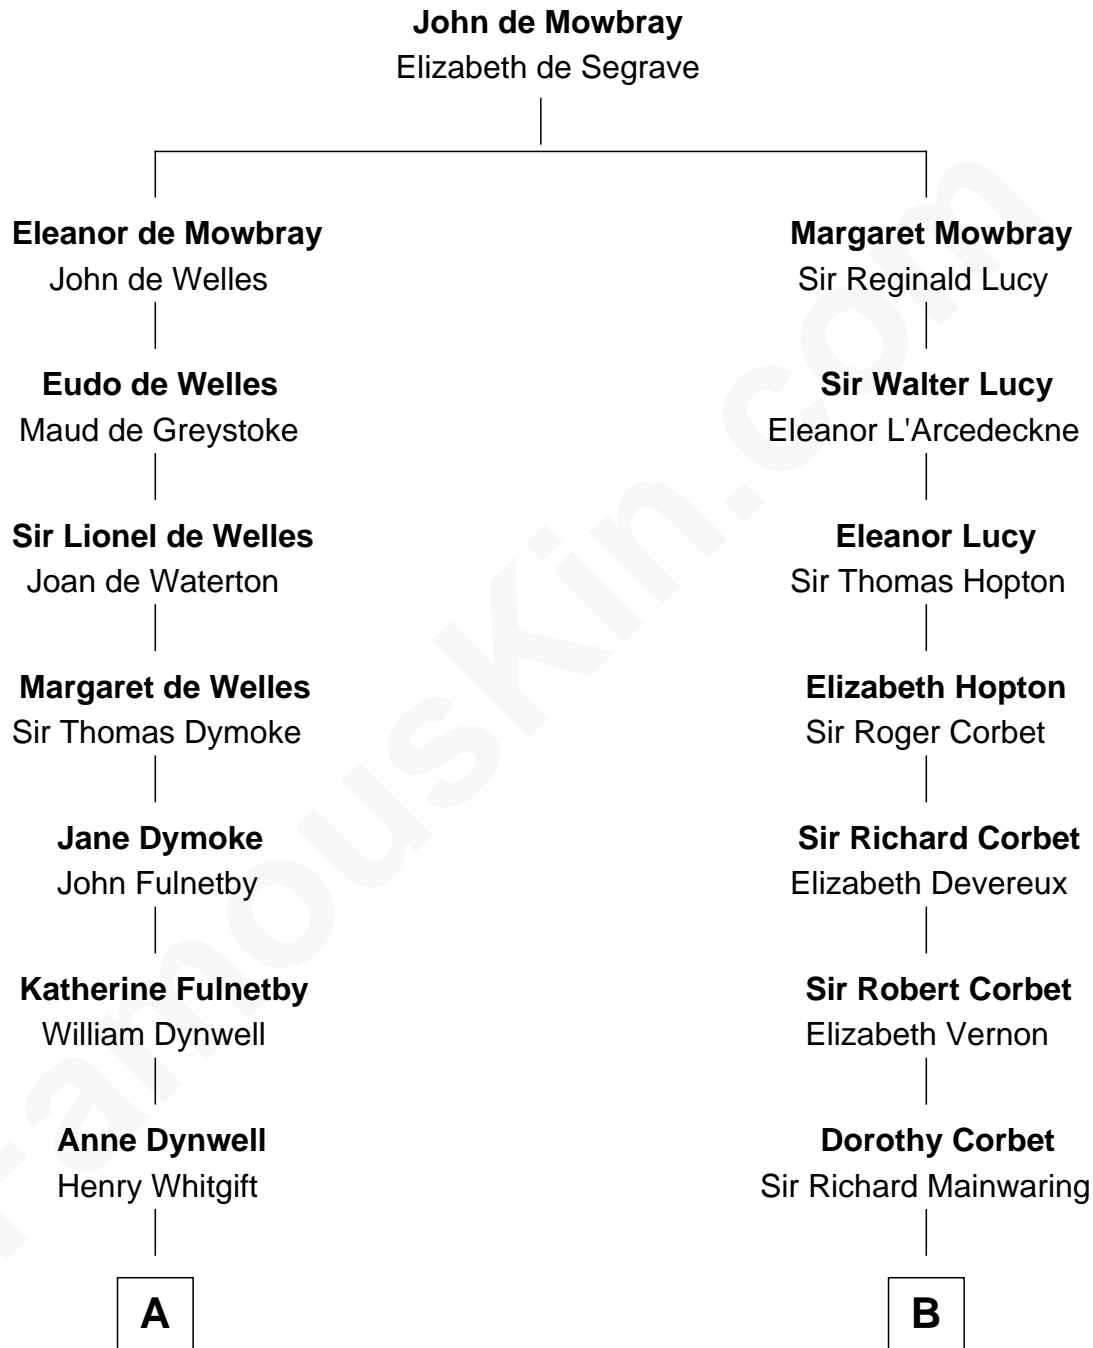

**FamousKin.com**  
**Relationship Chart of**  
**Ralph Waldo Emerson**  
*American Poet*

15th cousin 3 times removed of  
**Melvyn Douglas**  
*Movie Actor*

**C**

**Lena Priscilla Shackelford**  
Edouard Gregory Hesselberg

**Melvyn Douglas**  
*Movie Actor*

FamousKin.com