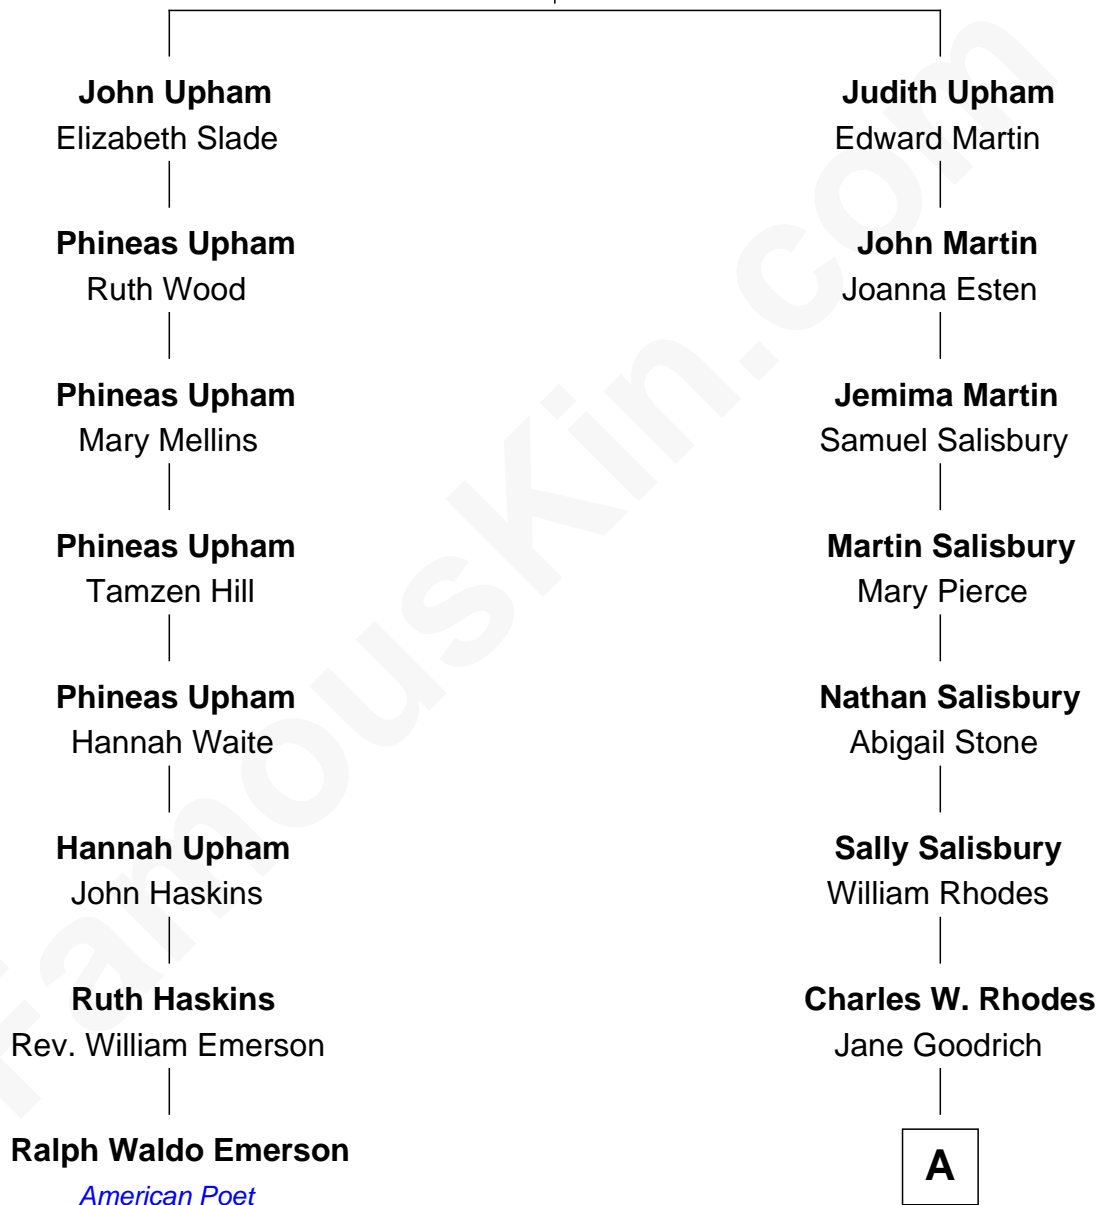

**FamousKin.com**  
**Relationship Chart of**  
**Ralph Waldo Emerson**  
*American Poet*

7th cousin 4 times removed of  
**Sarah Palin**  
*9th Governor of Alaska*

**Richard Upham**  
 Maria - - - - -

**A**

Alma Miranda Rhodes

James W. Heath

Charles R. Heath

Alice Adeline Oriel

Charles Francis Heath

Nellie Marie Brandt

Charles Richard Heath

Sarah Sheeran

**Sarah Palin**

*9th Governor of Alaska*

FamousKin.com