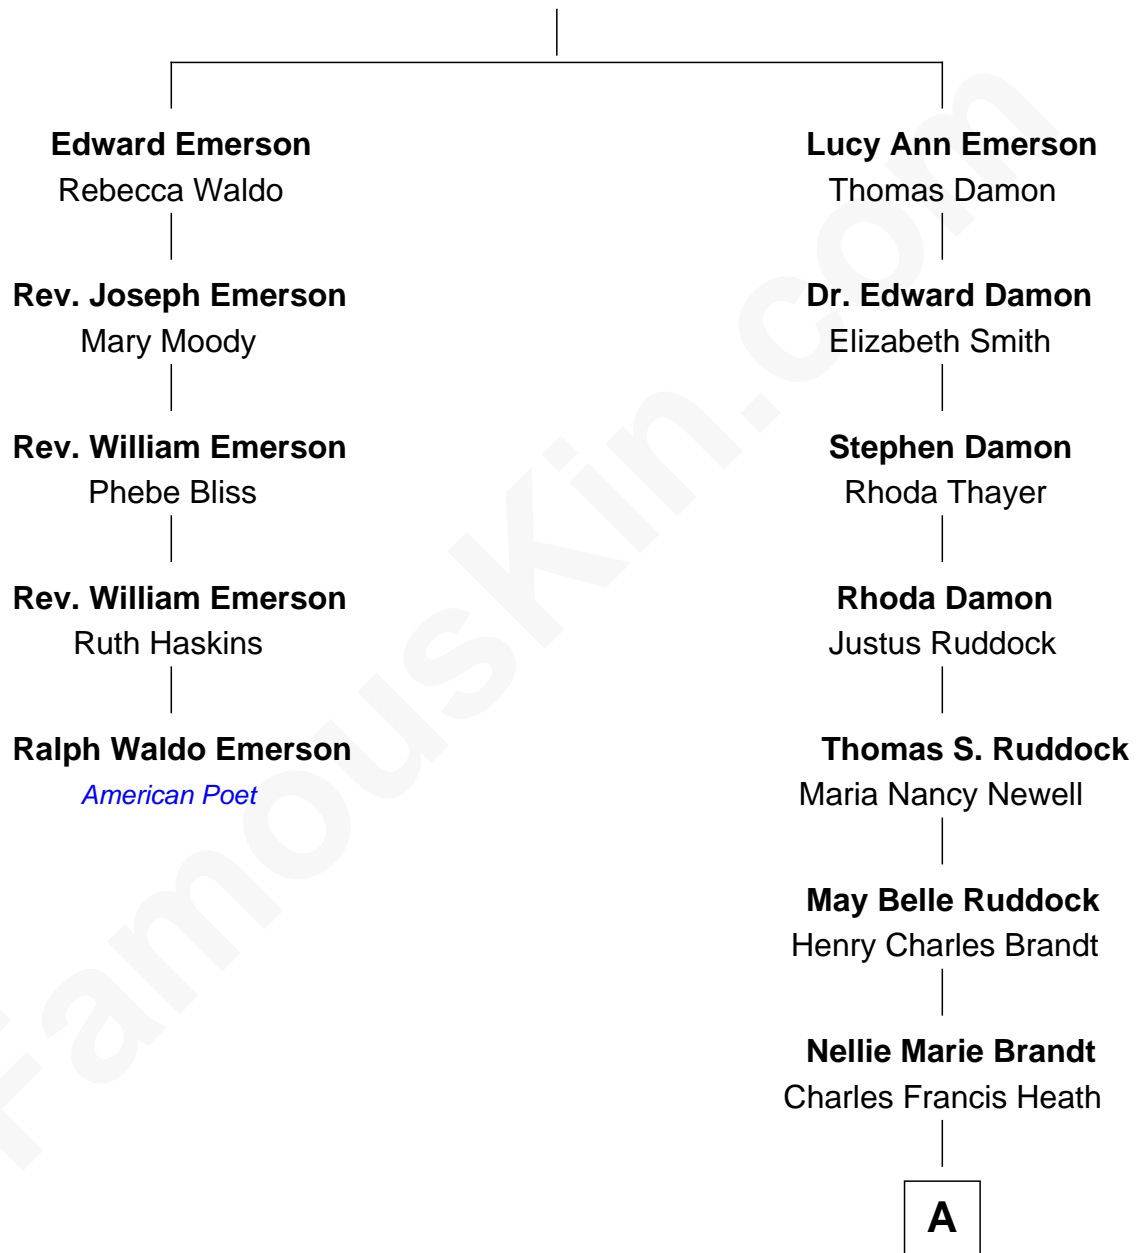

FamousKin.com

Relationship Chart of

Ralph Waldo Emerson

American Poet

4th cousin 4 times removed of

Sarah Palin

9th Governor of Alaska

Rev. Joseph Emerson

Elizabeth Bulkeley

A

Charles Richard Heath

Sarah Sheeran

Sarah Palin

9th Governor of Alaska

FamousKin.com