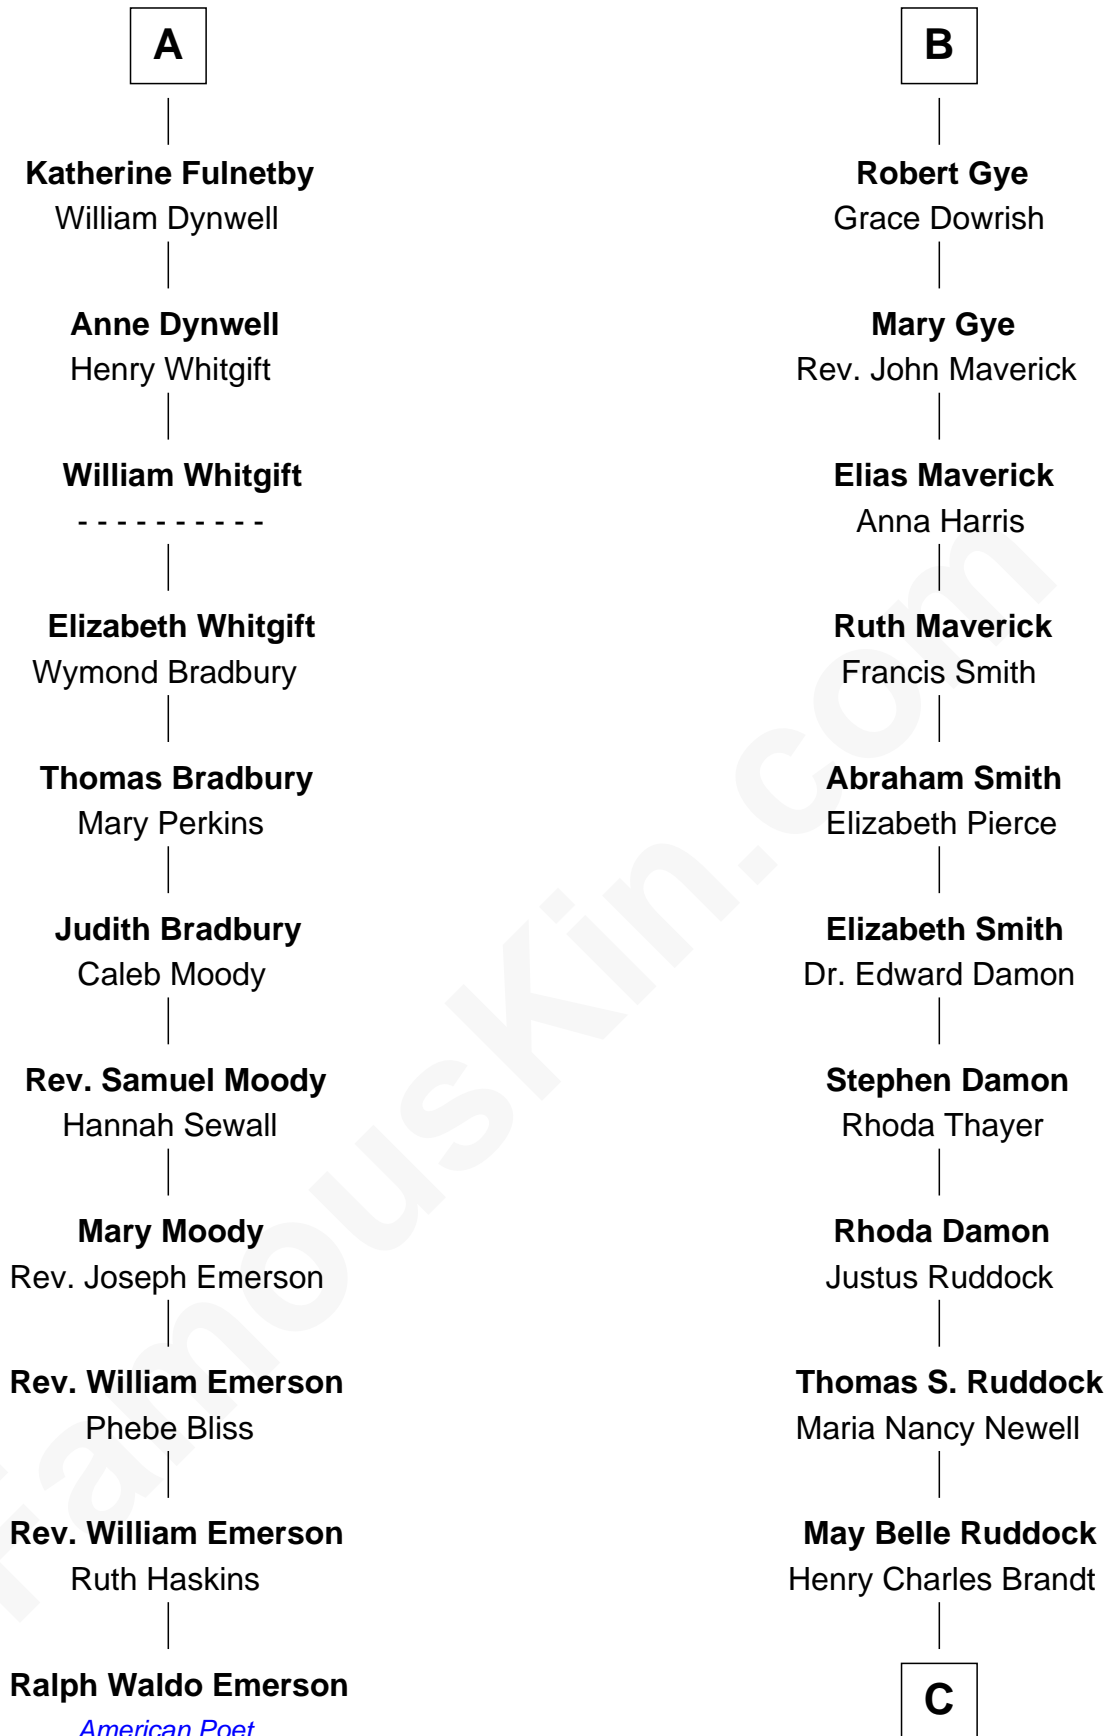

## Relationship Chart of

### Ralph Waldo Emerson

*American Poet*

17th cousin 2 times removed of

**Sarah Palin**

*9th Governor of Alaska*

**Henry Plantagenet**

Maud de Chaworth

**C**

**Nellie Marie Brandt**  
Charles Francis Heath

**Charles Richard Heath**  
Sarah Sheeran

**Sarah Palin**  
*9th Governor of Alaska*

FamousKin.com