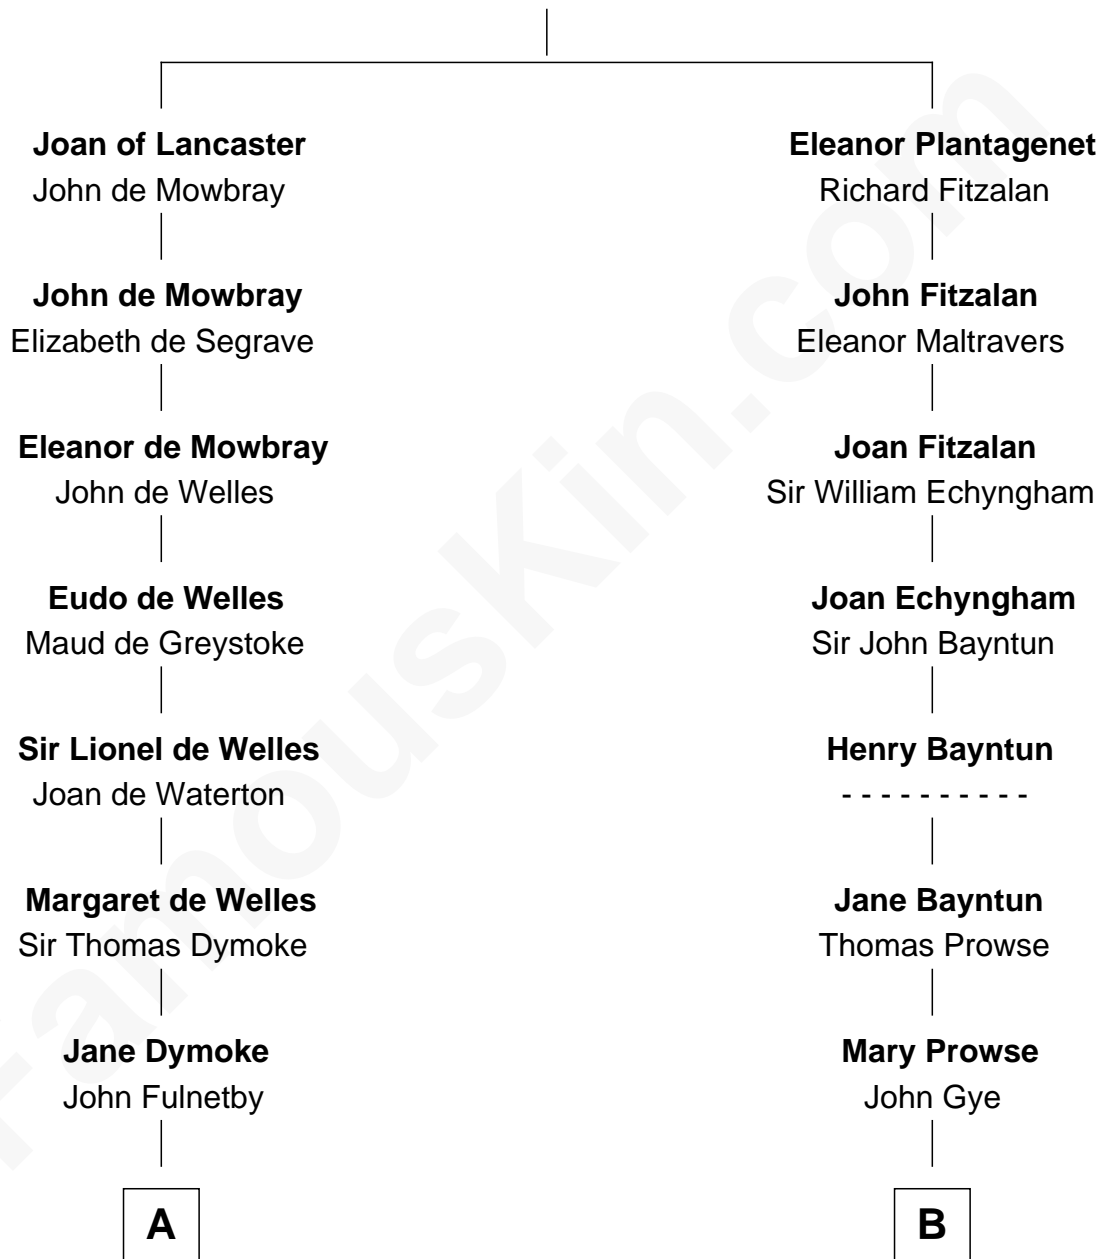

## Relationship Chart of

### Ralph Waldo Emerson

*American Poet*

17th cousin 2 times removed of

**Sarah Palin**

*9th Governor of Alaska*

**Henry Plantagenet**

Maud de Chaworth

**C**

**Nellie Marie Brandt**  
Charles Francis Heath

**Charles Richard Heath**  
Sarah Sheeran

**Sarah Palin**  
*9th Governor of Alaska*

FamousKin.com