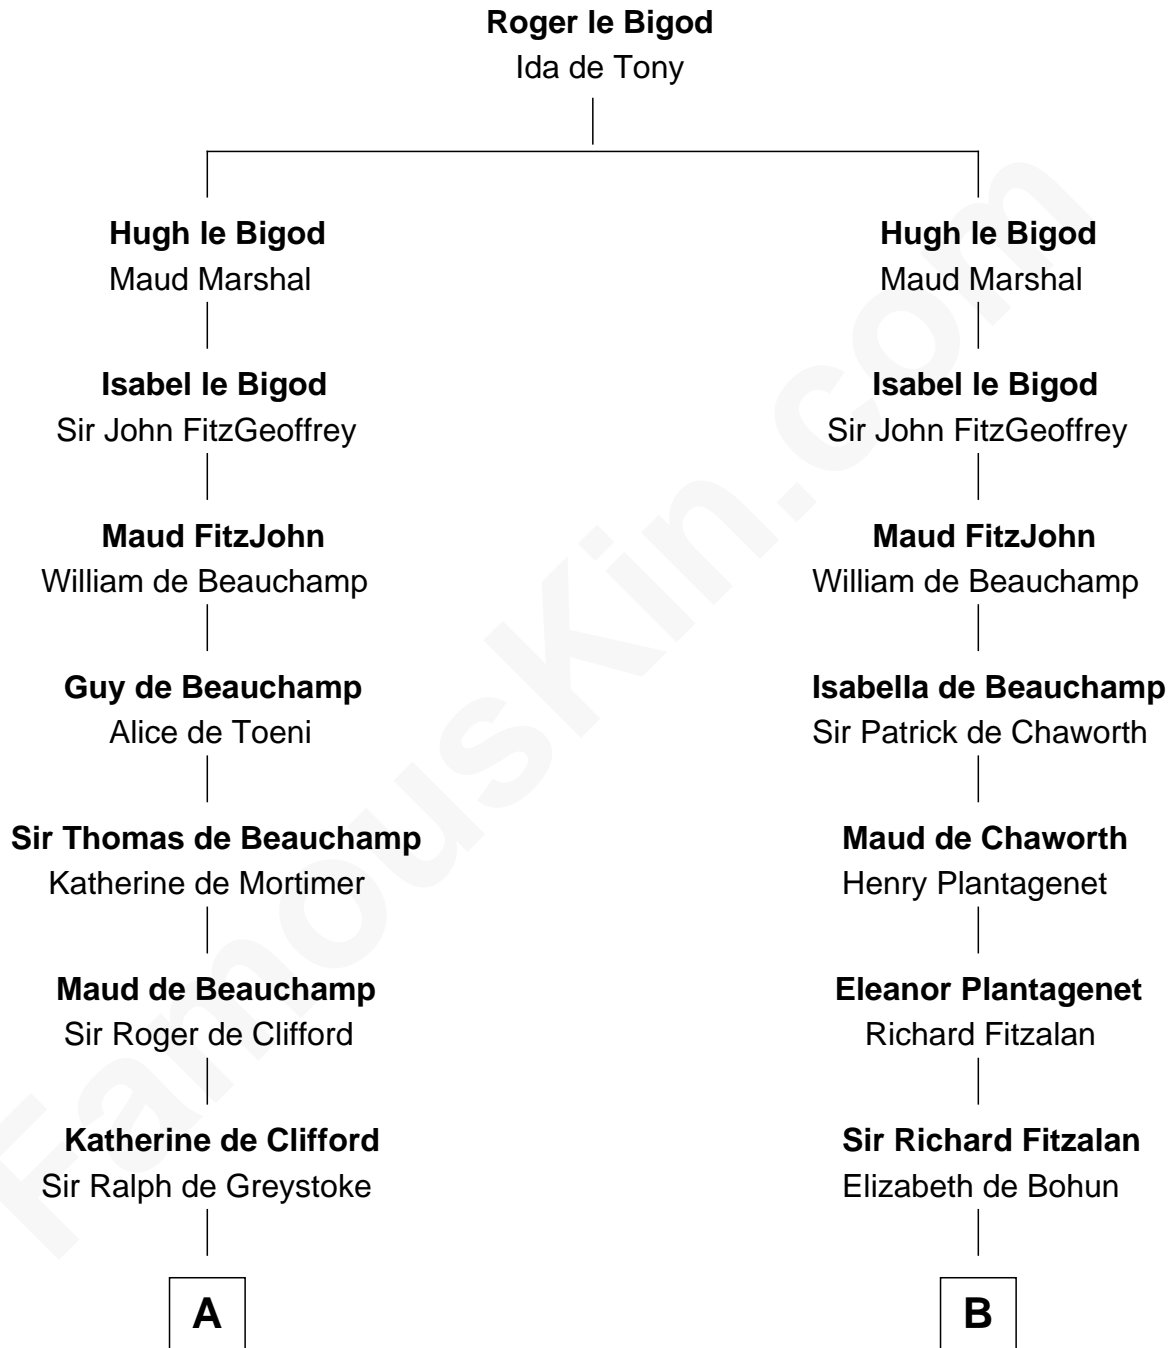

FamousKin.com

Relationship Chart of

Ralph Waldo Emerson

American Poet

21st cousin of

Shubael D. Childs

Founder of S.D. Childs & Company

C

Rev. Samuel Moody

Hannah Sewall

Mary Moody

Rev. Joseph Emerson

Rev. William Emerson

Phebe Bliss

Rev. William Emerson

Ruth Haskins