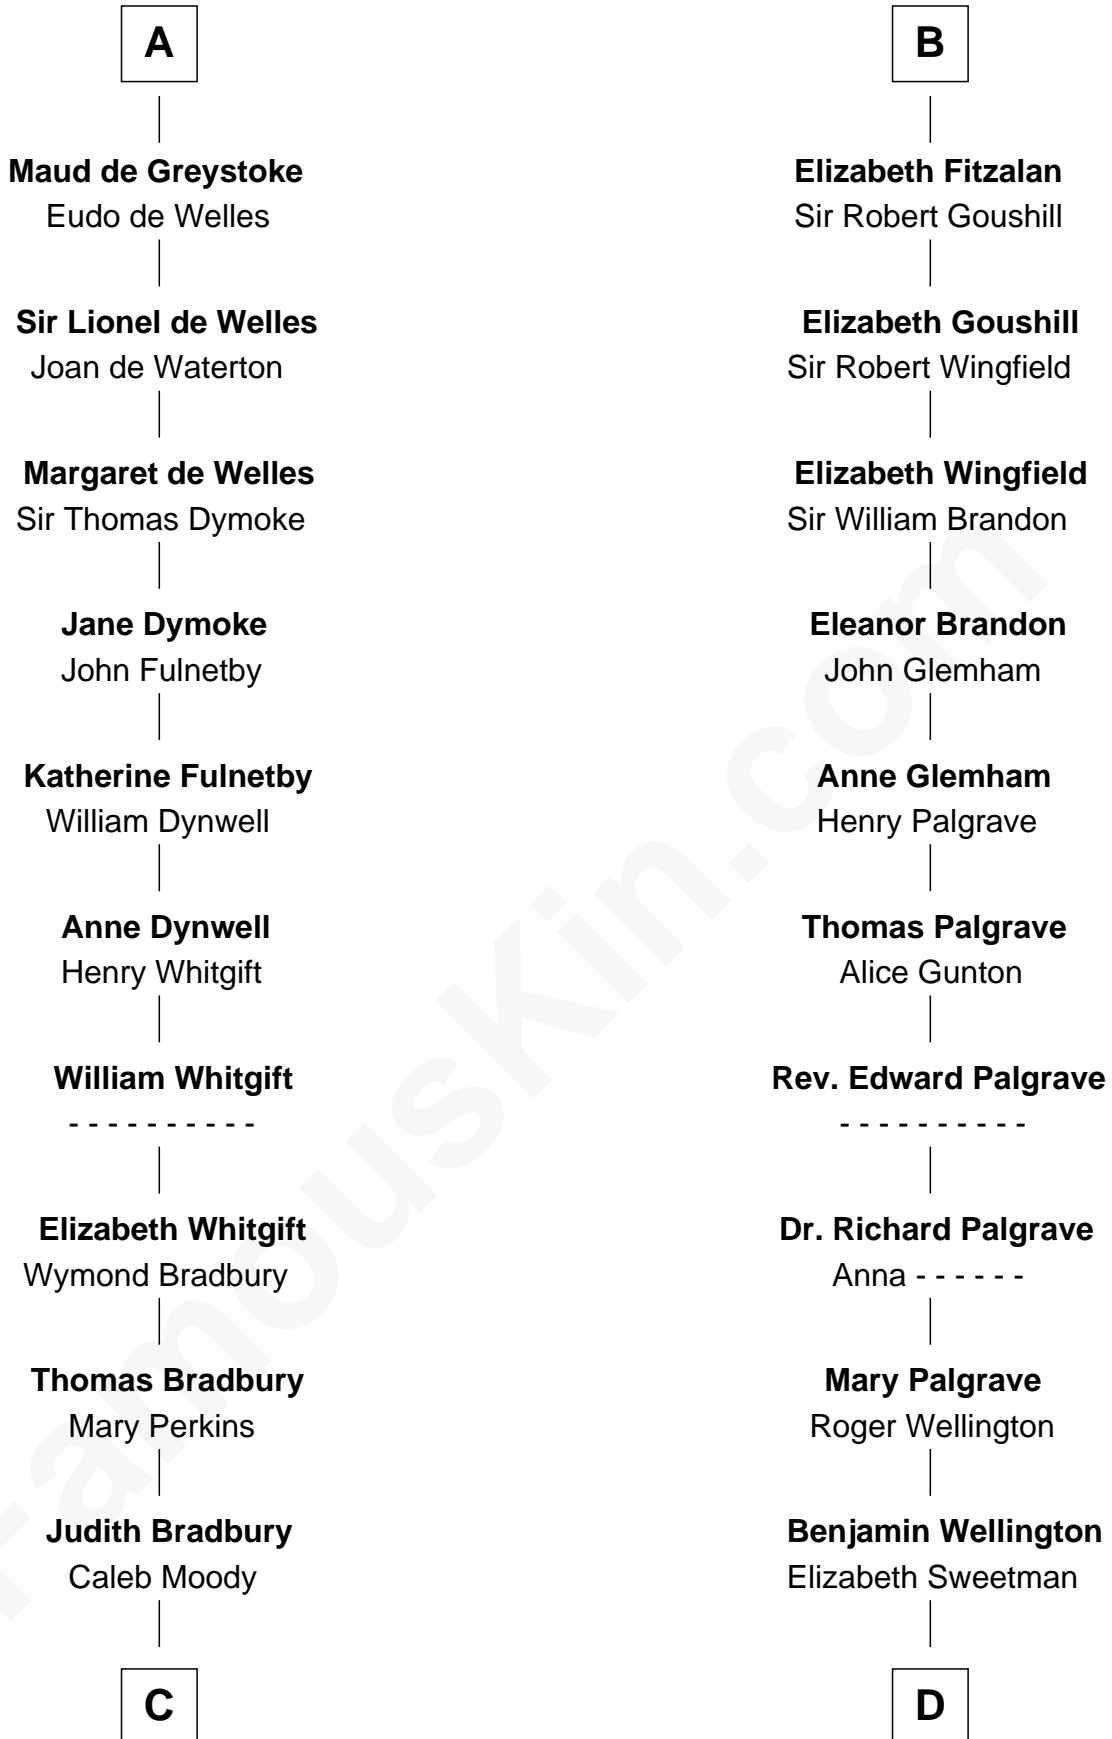

FamousKin.com

Relationship Chart of

Ralph Waldo Emerson

American Poet

21st cousin of

Shubael D. Childs

Founder of S.D. Childs & Company

C