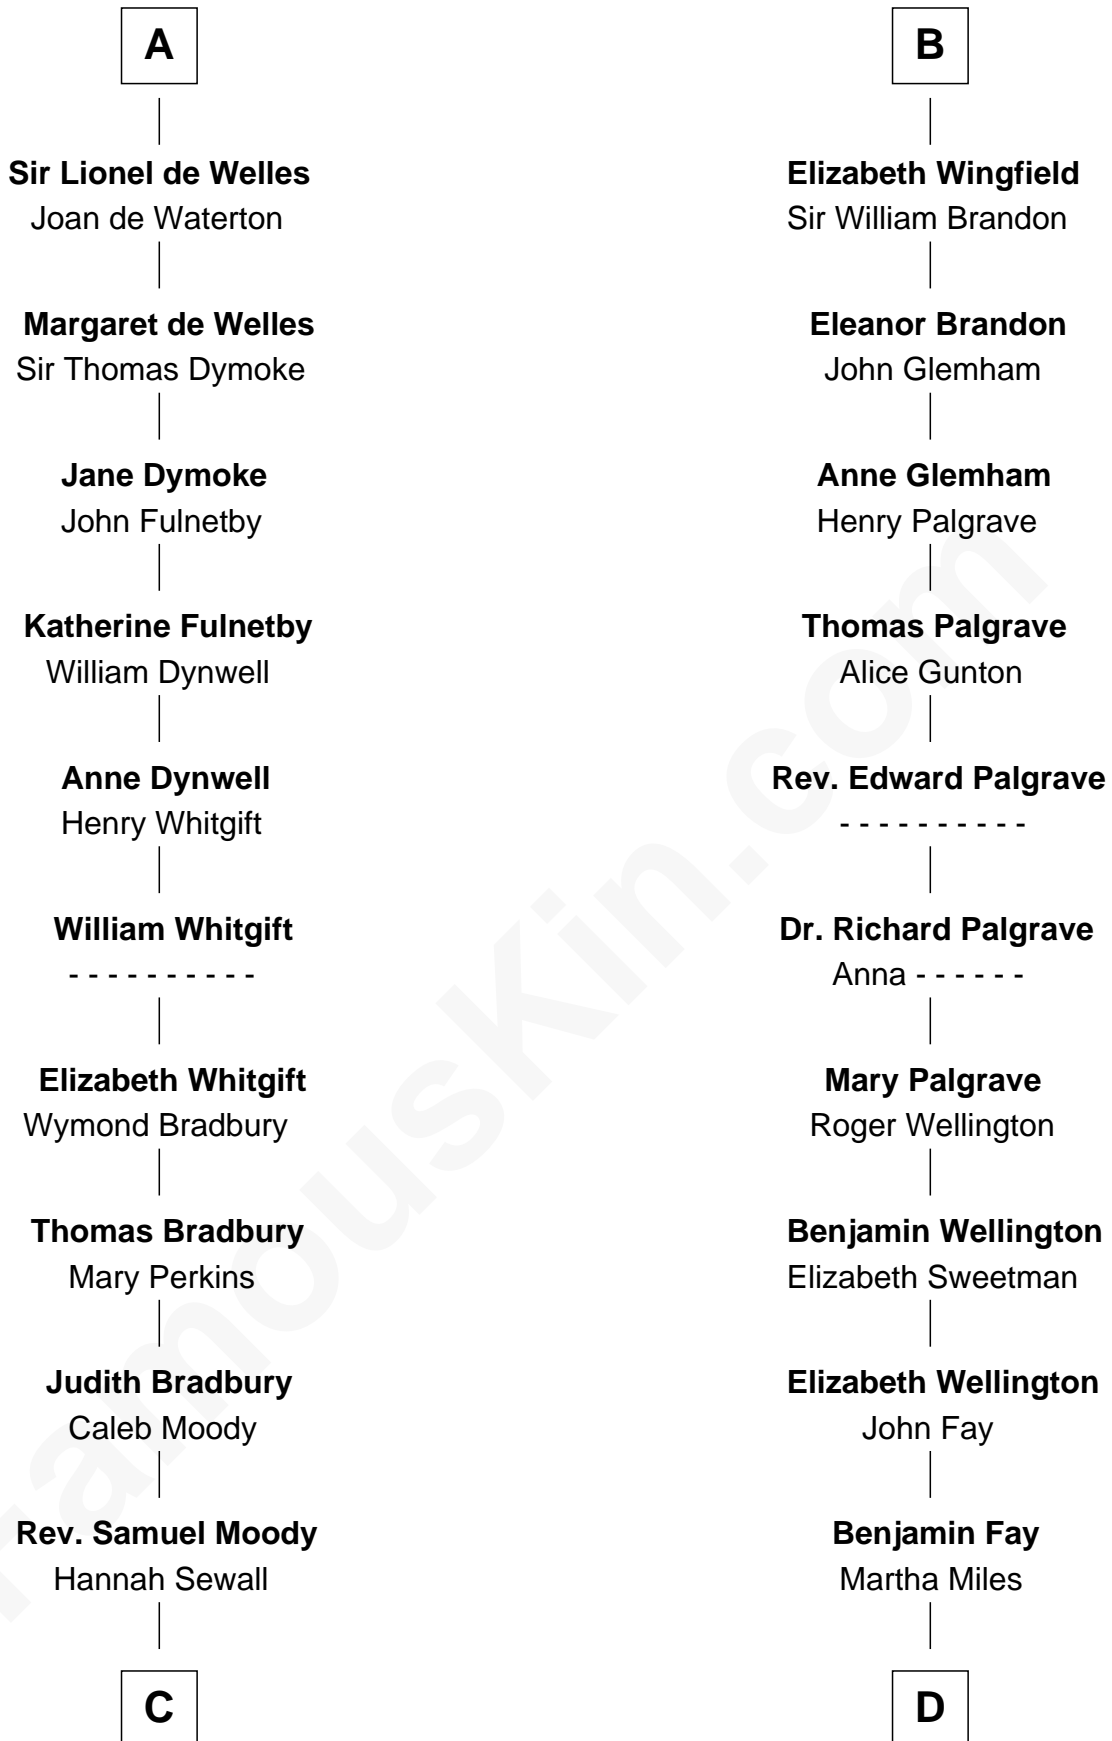

FamousKin.com
Relationship Chart of
Ralph Waldo Emerson
American Poet

19th cousin 1 time removed of

Shubael D. Childs
Founder of S.D. Childs & Company

C

Mary Moody
Rev. Joseph Emerson

Rev. William Emerson
Phebe Bliss