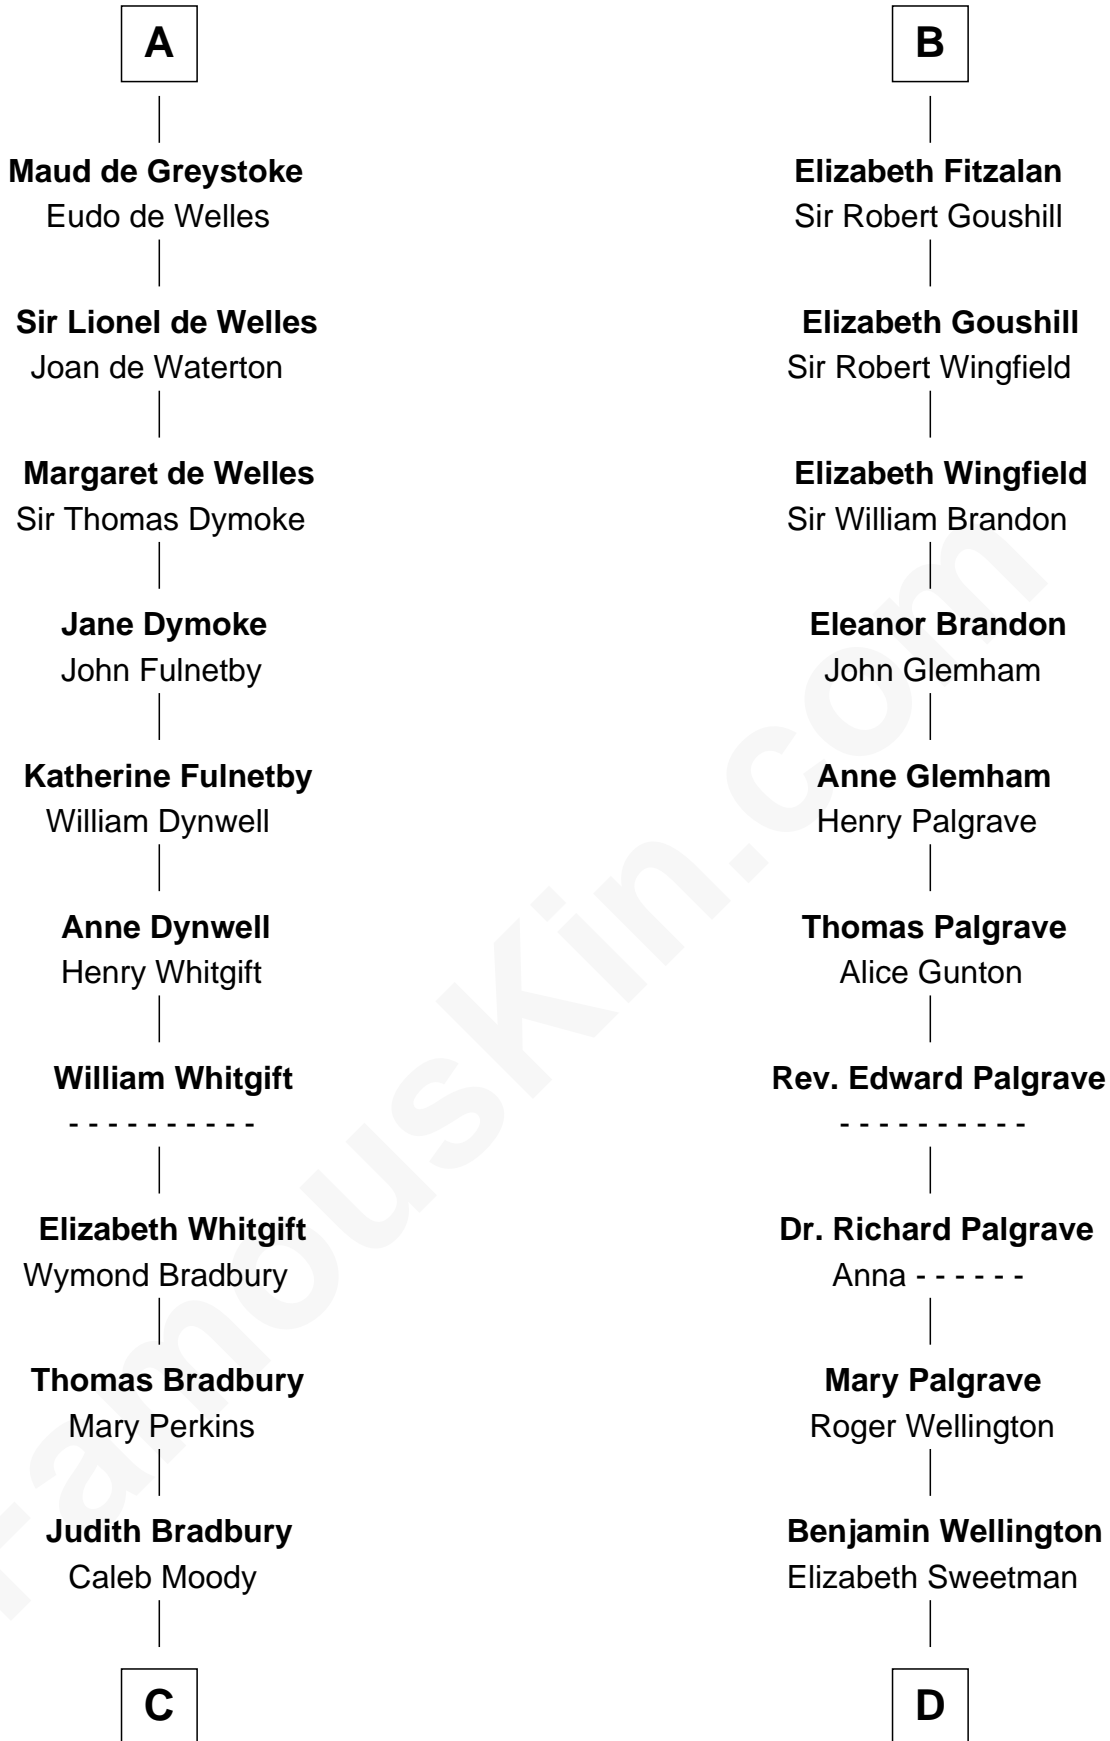

FamousKin.com

Relationship Chart of

Ralph Waldo Emerson

American Poet

21st cousin of

Shubael D. Childs

Founder of S.D. Childs & Company

C

Rev. Samuel Moody

Hannah Sewall

Mary Moody

Rev. Joseph Emerson

Rev. William Emerson

Phebe Bliss

Rev. William Emerson

Ruth Haskins