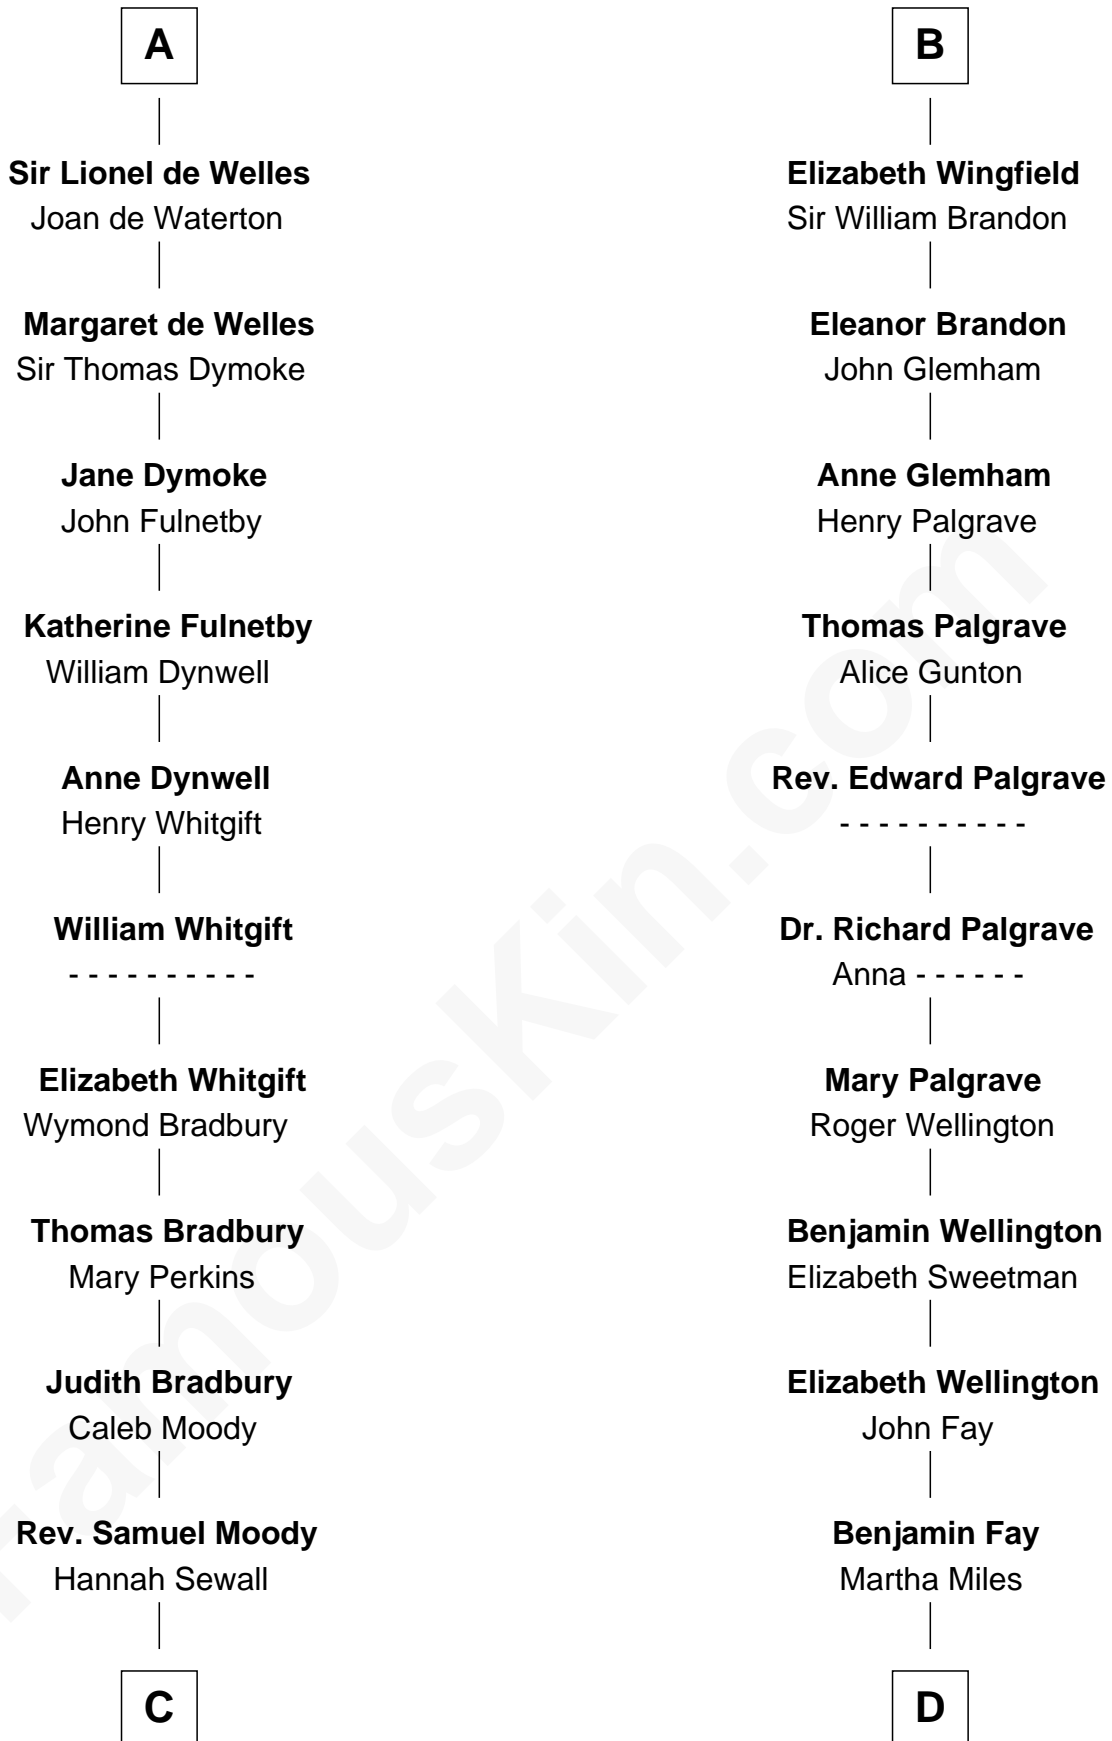

FamousKin.com

Relationship Chart of

Ralph Waldo Emerson

American Poet

19th cousin 1 time removed of

Shubael D. Childs
Founder of S.D. Childs & Company

C

Mary Moody
Rev. Joseph Emerson