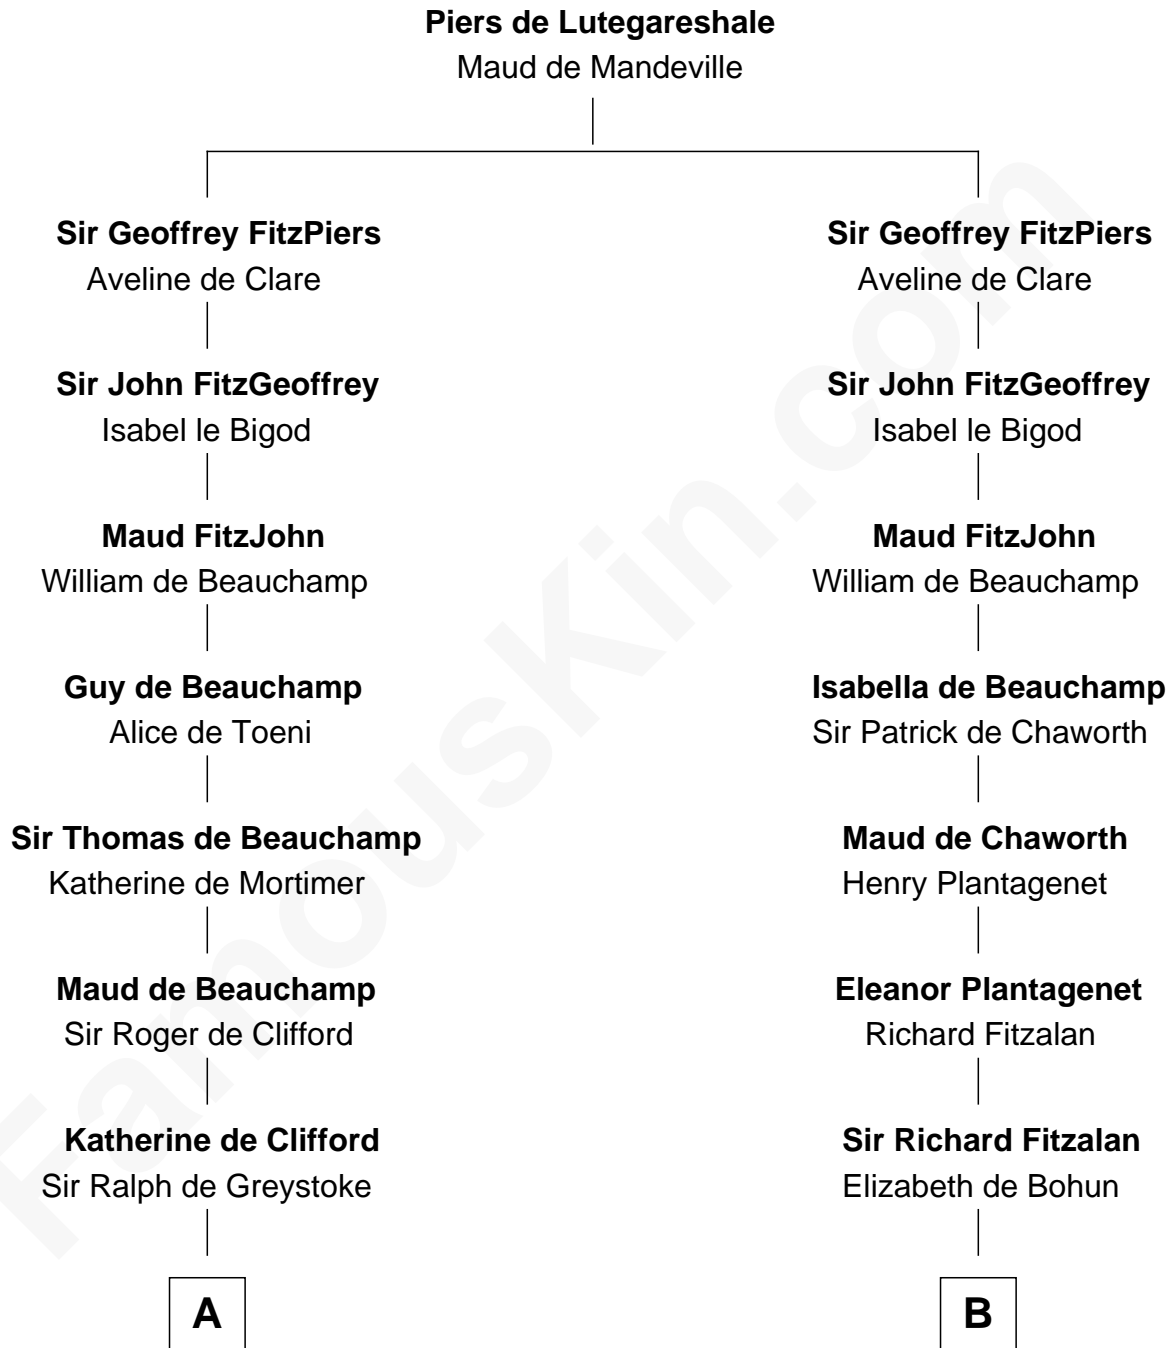

FamousKin.com

Relationship Chart of

Ralph Waldo Emerson

American Poet

21st cousin of

Shubael D. Childs

Founder of S.D. Childs & Company

C

Rev. Samuel Moody

Hannah Sewall

Mary Moody

Rev. Joseph Emerson

Rev. William Emerson

Phebe Bliss

Rev. William Emerson

Ruth Haskins