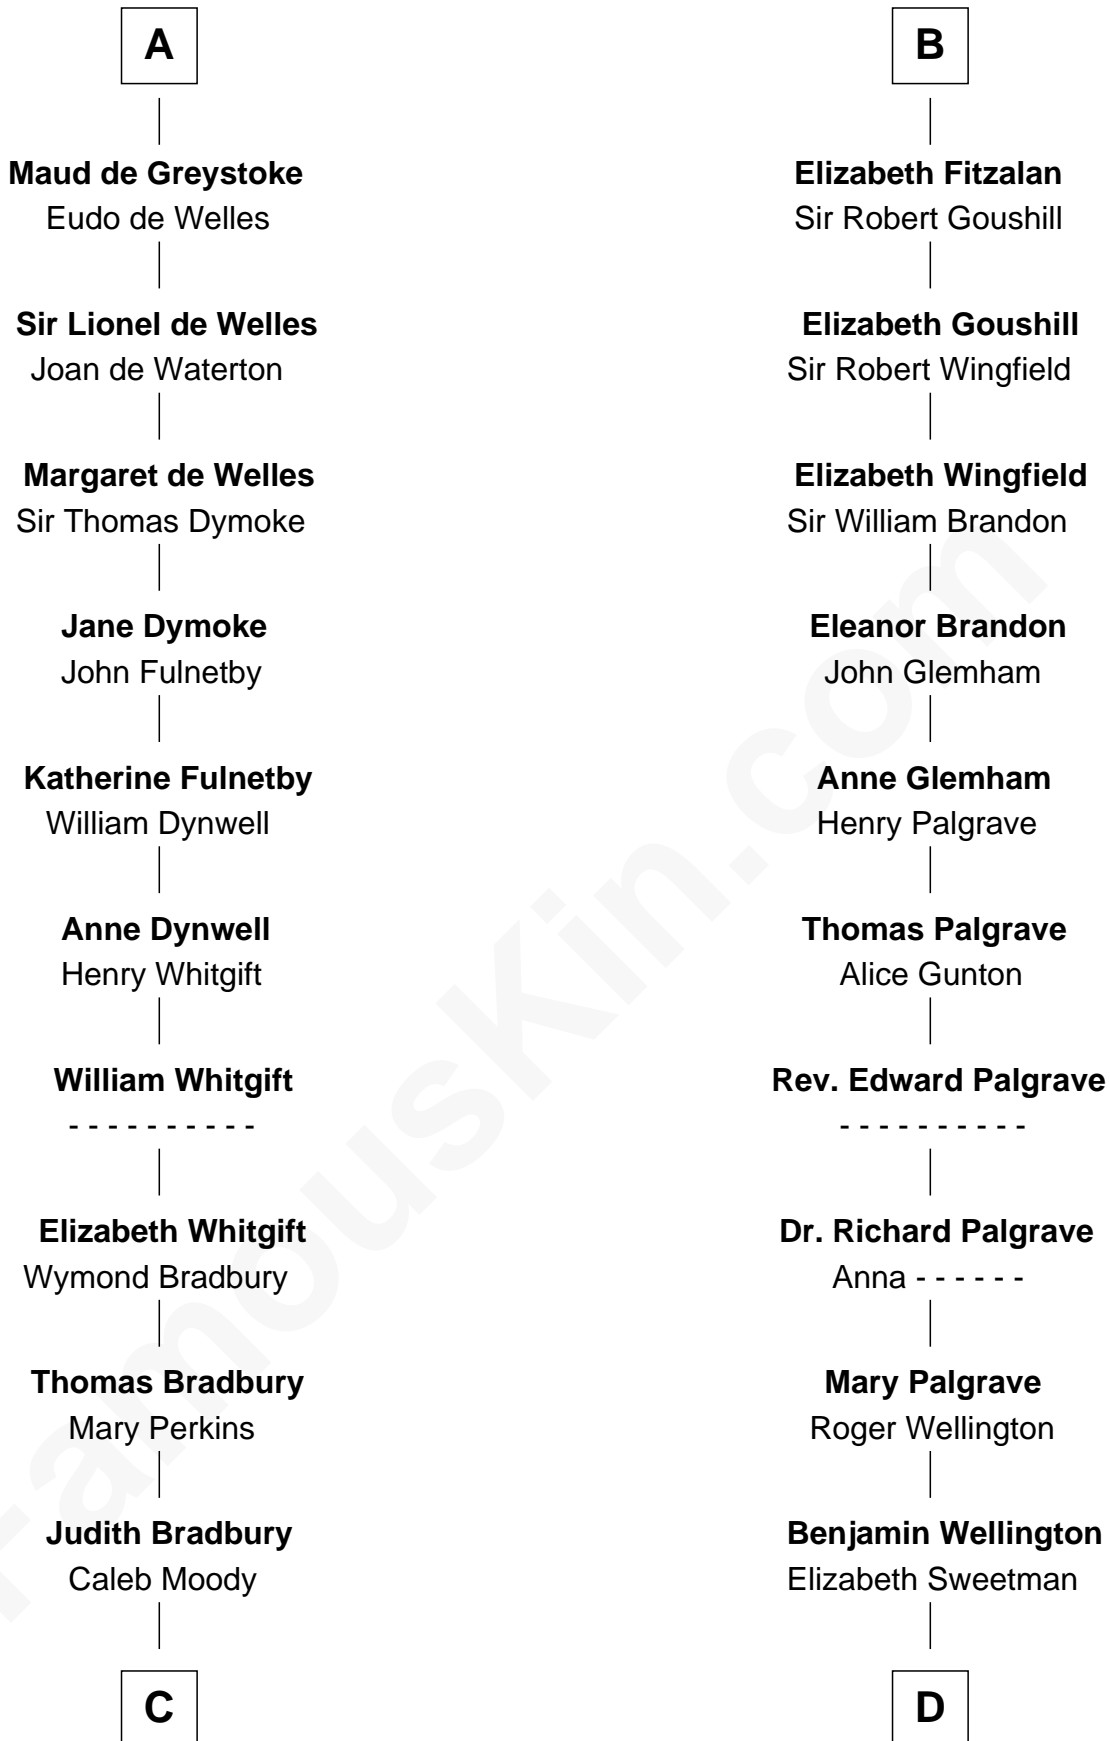

FamousKin.com

Relationship Chart of

Ralph Waldo Emerson

American Poet

21st cousin of

Shubael D. Childs

Founder of S.D. Childs & Company

C