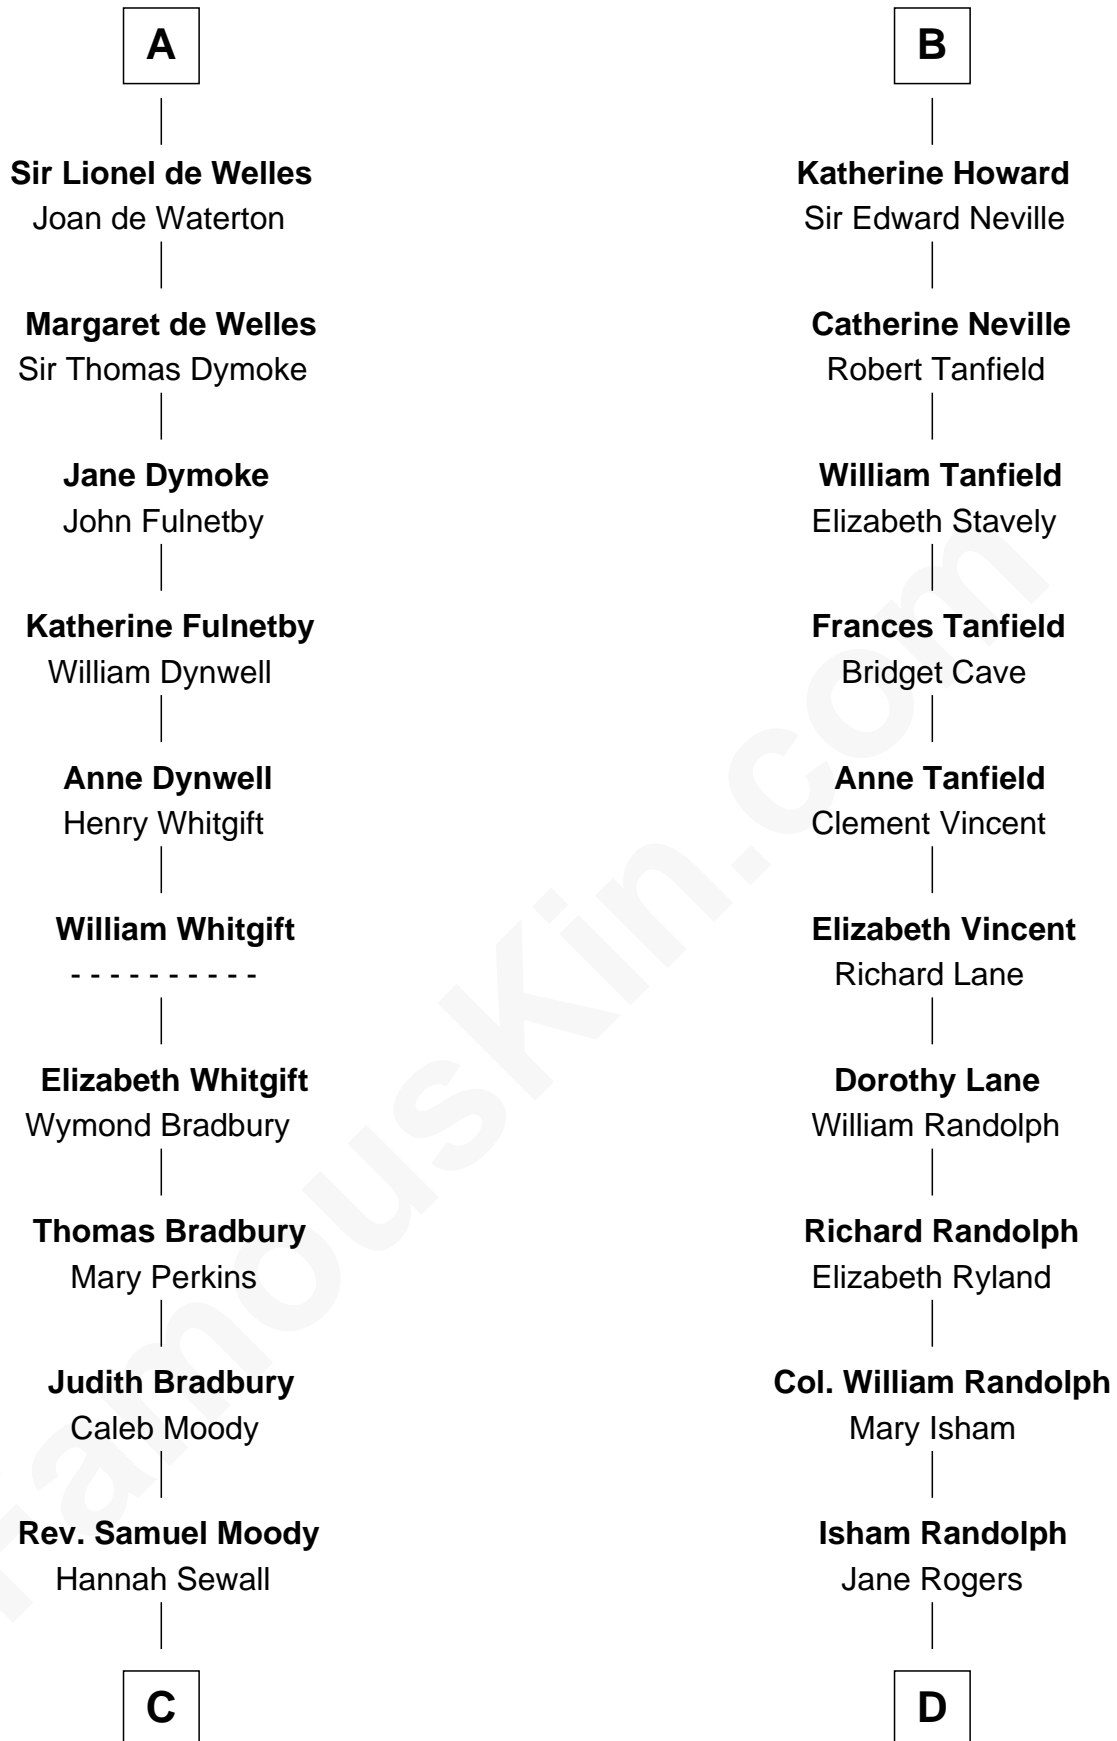

FamousKin.com
Relationship Chart of
Ralph Waldo Emerson
American Poet

18th cousin 2 times removed of

Thomas Jefferson

3rd U.S. President and Signer of the Declaration of Independence

FamousKin.com