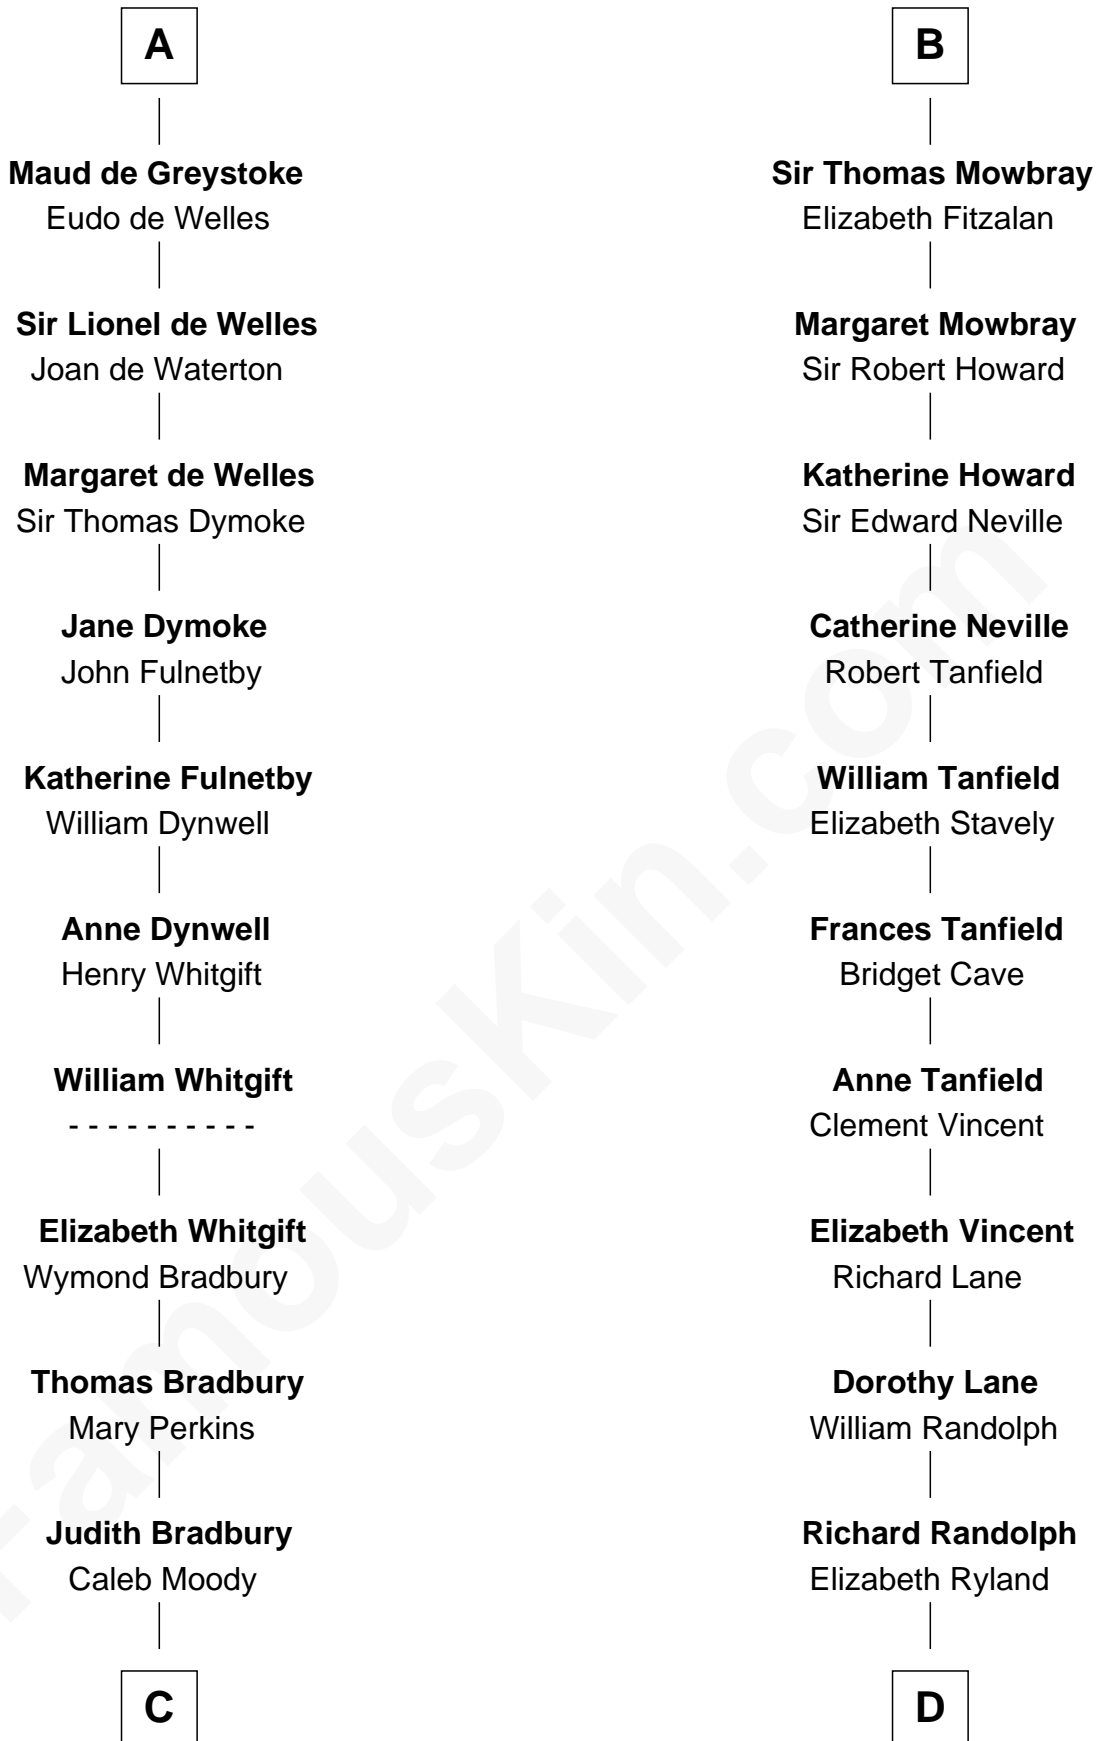

## Relationship Chart of

### Ralph Waldo Emerson

*American Poet*

20th cousin 1 time removed of

### Thomas Jefferson

*3rd U.S. President and Signer of the Declaration of Independence*

**C**

**Rev. Samuel Moody**

Hannah Sewall

**Mary Moody**

Rev. Joseph Emerson

**Rev. William Emerson**