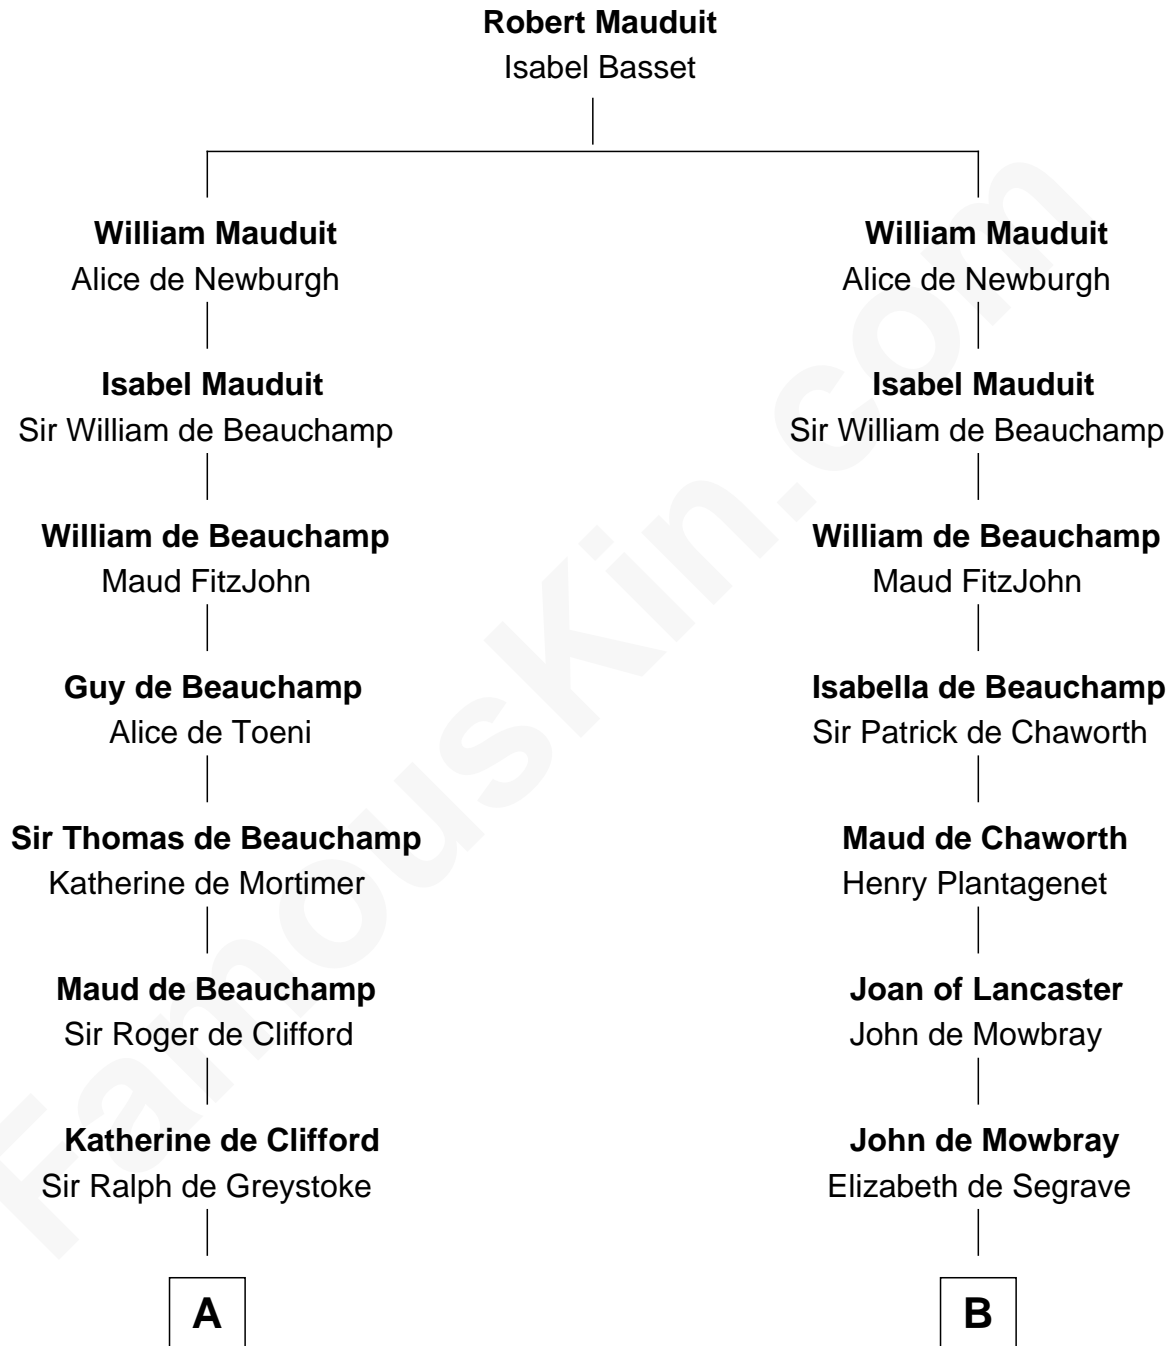

Thomas Jefferson

3rd U.S. President and Signer of the Declaration of Independence