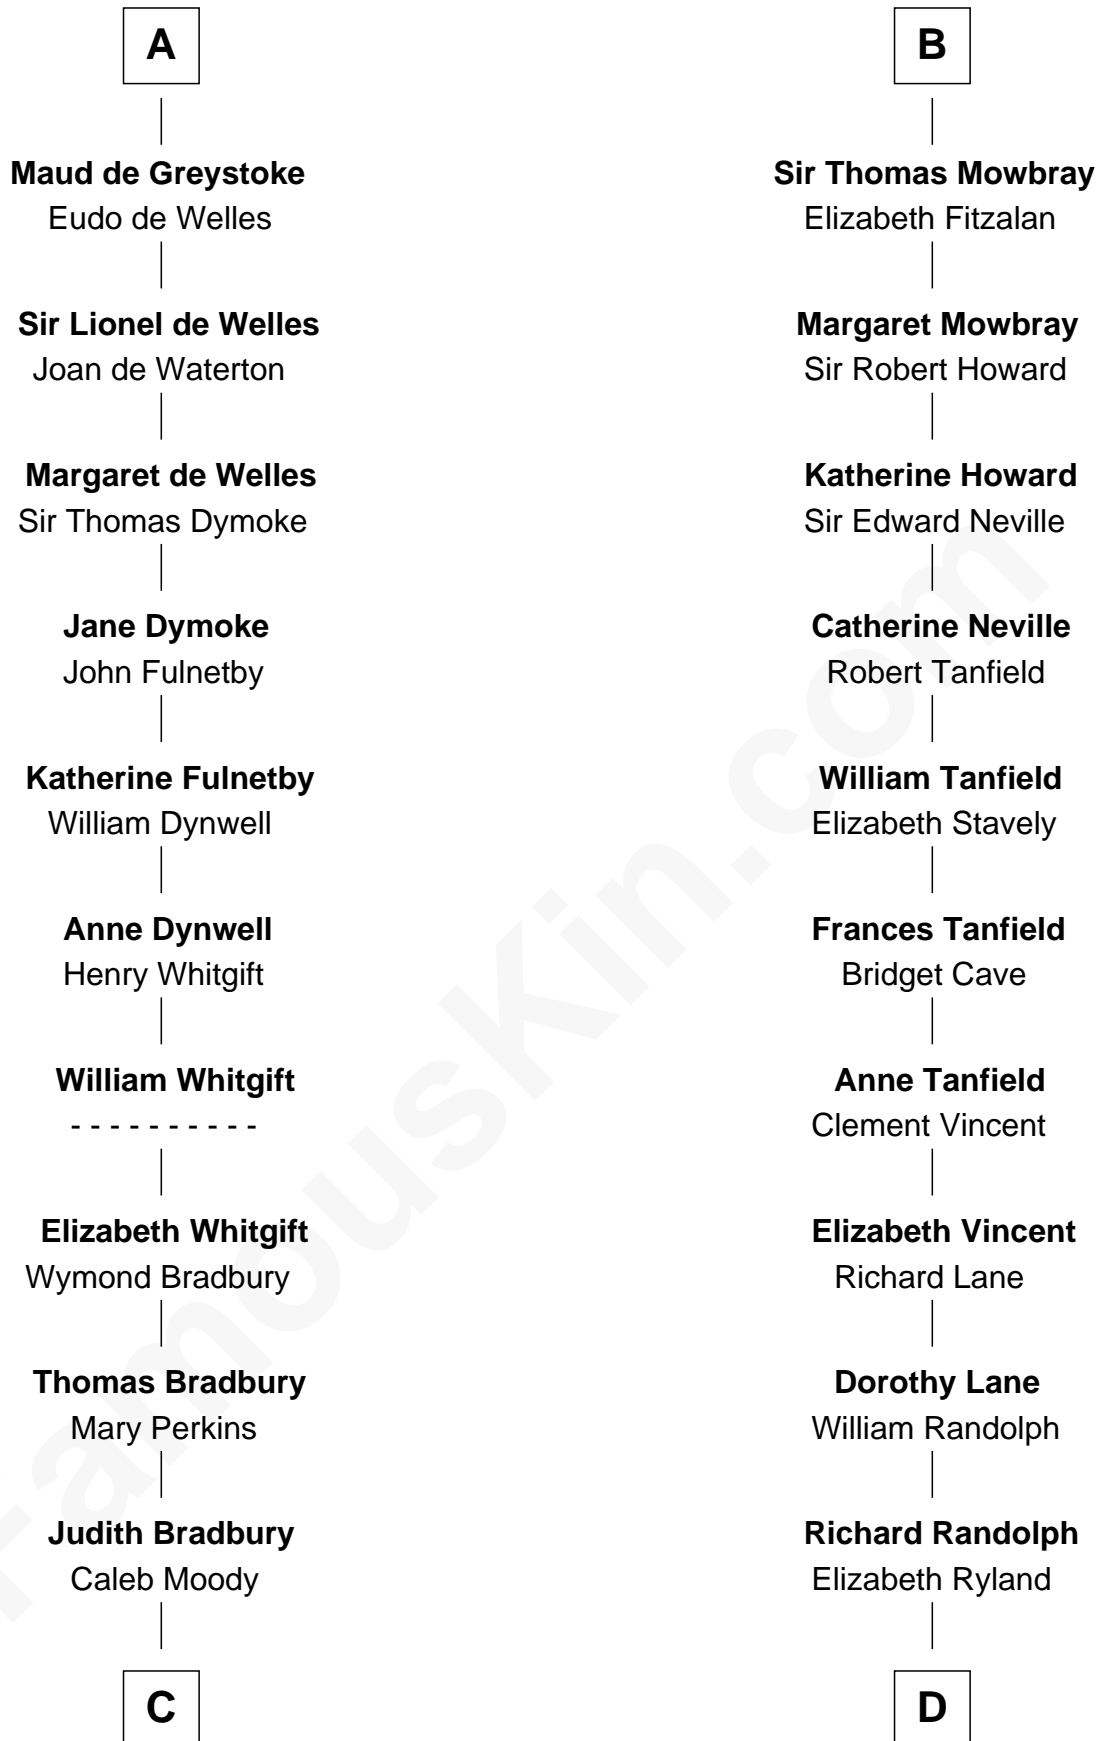

FamousKin.com
Relationship Chart of
Ralph Waldo Emerson
American Poet

20th cousin 1 time removed of

Thomas Jefferson

3rd U.S. President and Signer of the Declaration of Independence

Waleran de Newburgh

Alice de Harcourt