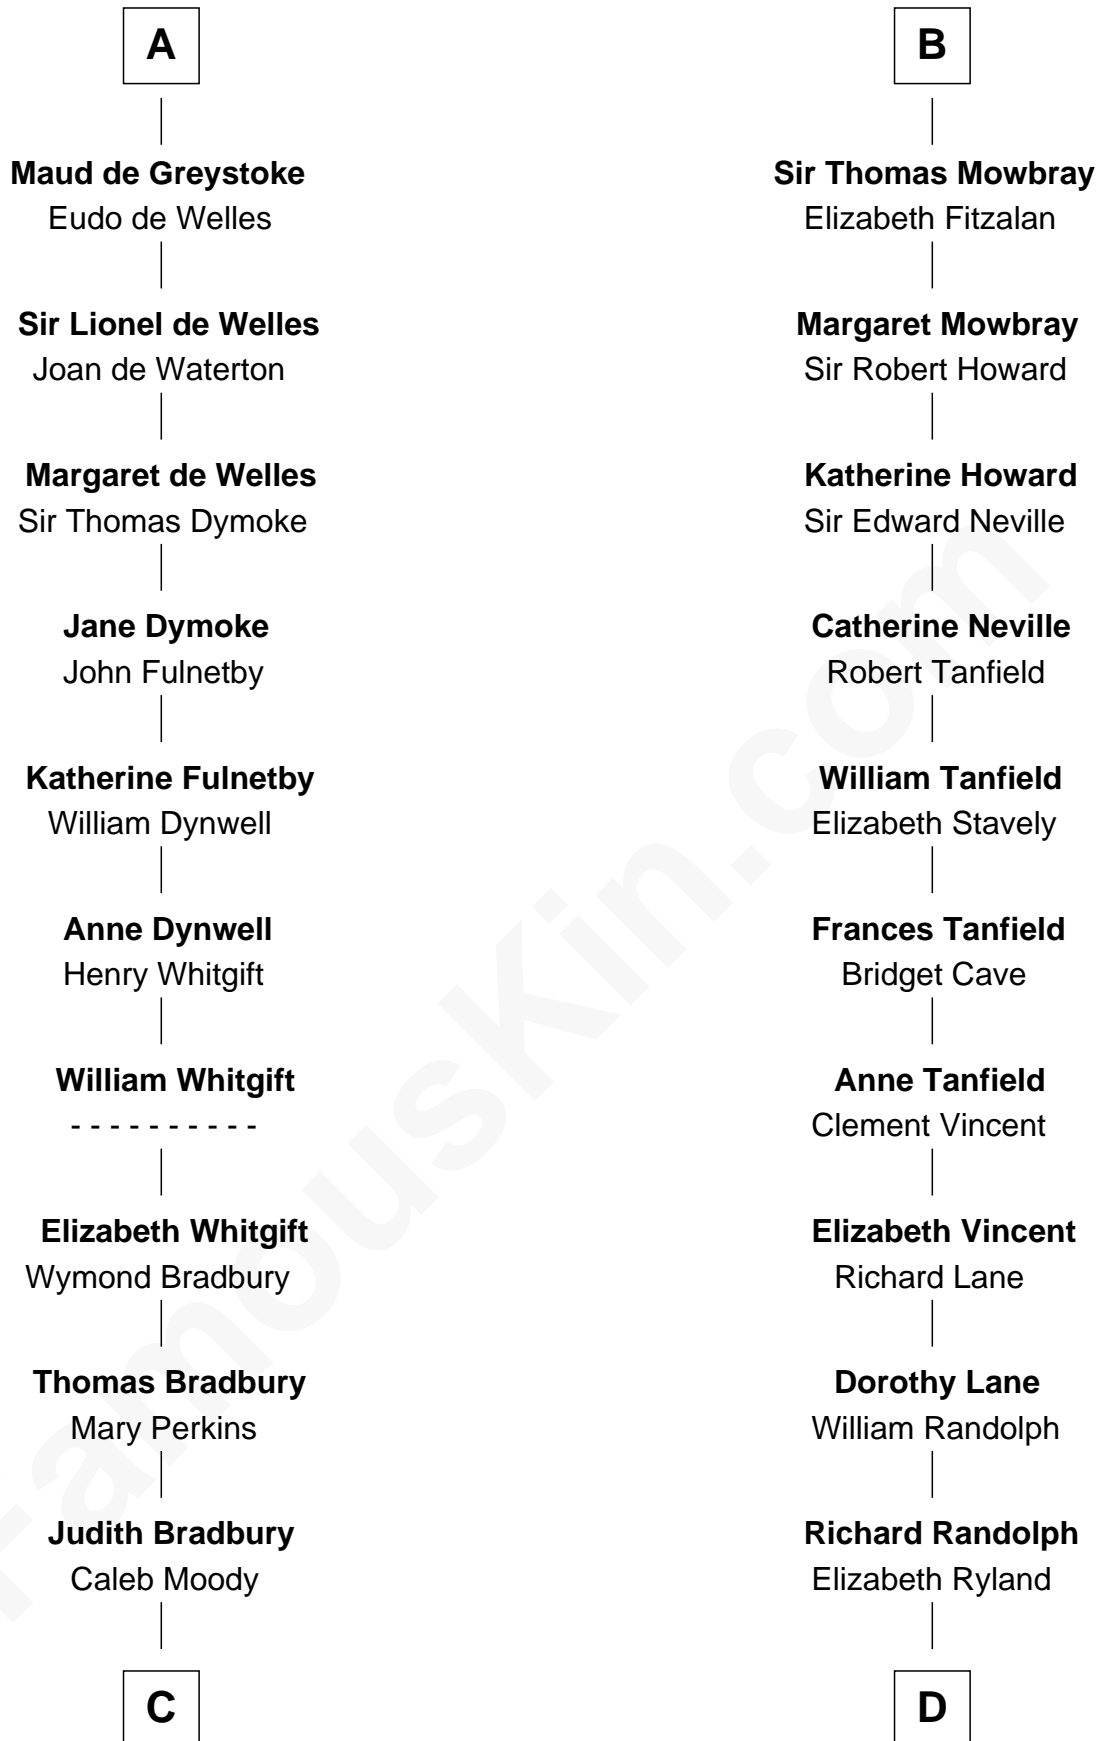

FamousKin.com

Relationship Chart of

Ralph Waldo Emerson

American Poet

20th cousin 1 time removed of

Thomas Jefferson

3rd U.S. President and Signer of the Declaration of Independence

C