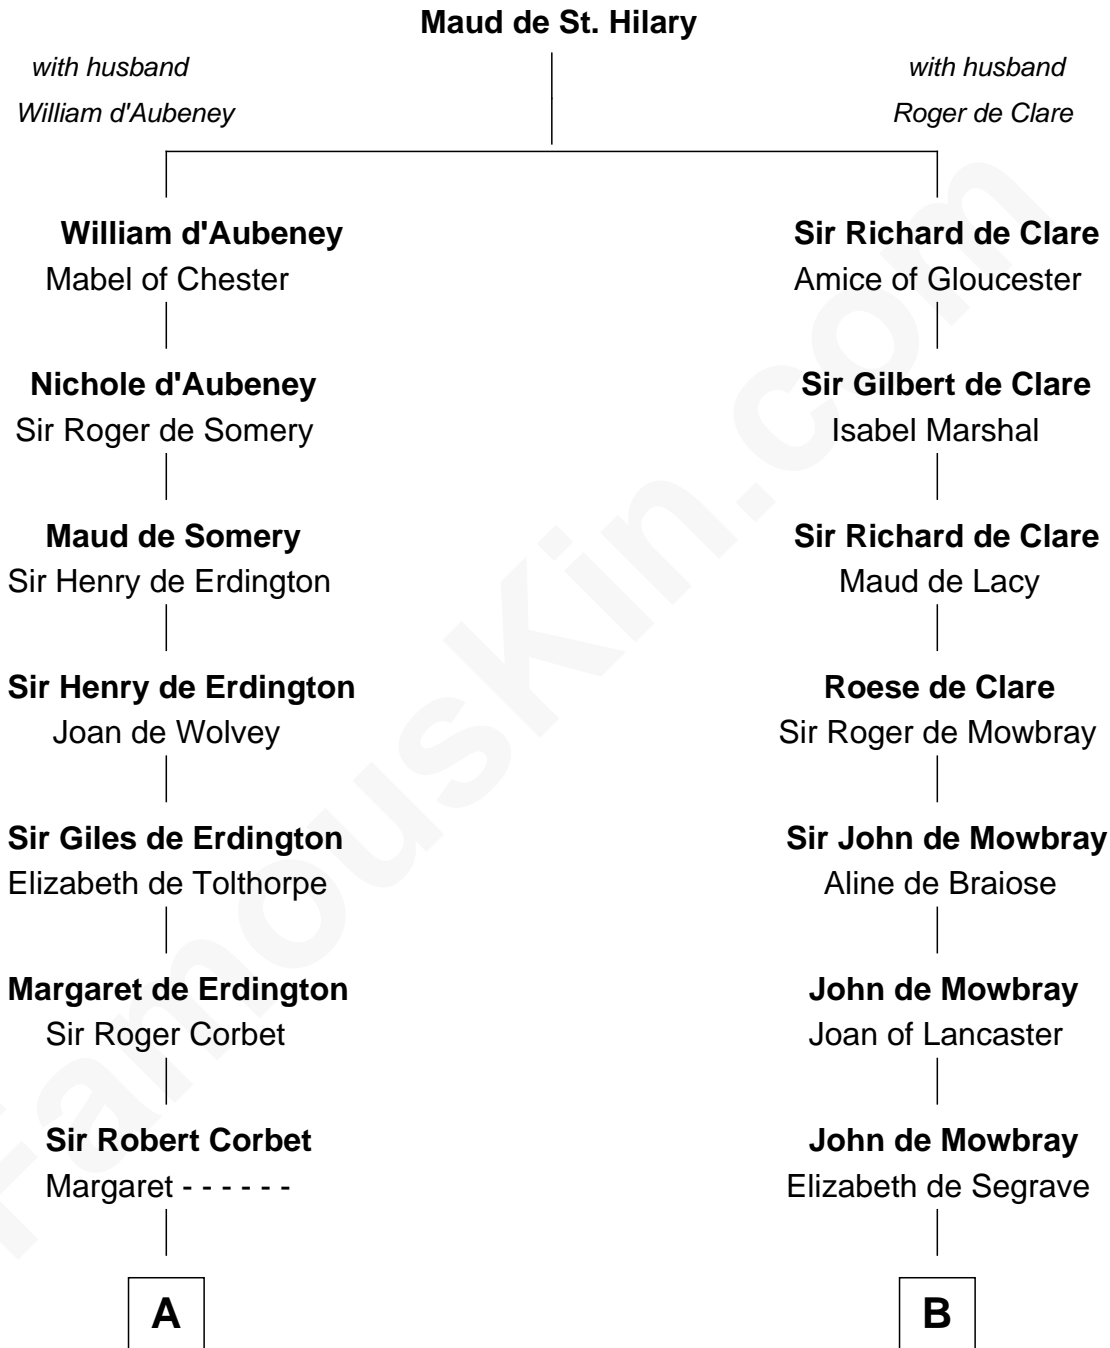

FamousKin.com
Relationship Chart of
Ralph Waldo Emerson
American Poet

19th cousin 1 time removed of

Thomas Jefferson

3rd U.S. President and Signer of the Declaration of Independence

C

Rev. William Emerson

Phebe Bliss

Jane Rogers

Jane Randolph

Peter Jefferson

Thomas Jefferson

3rd U.S. President

FamousKin.com