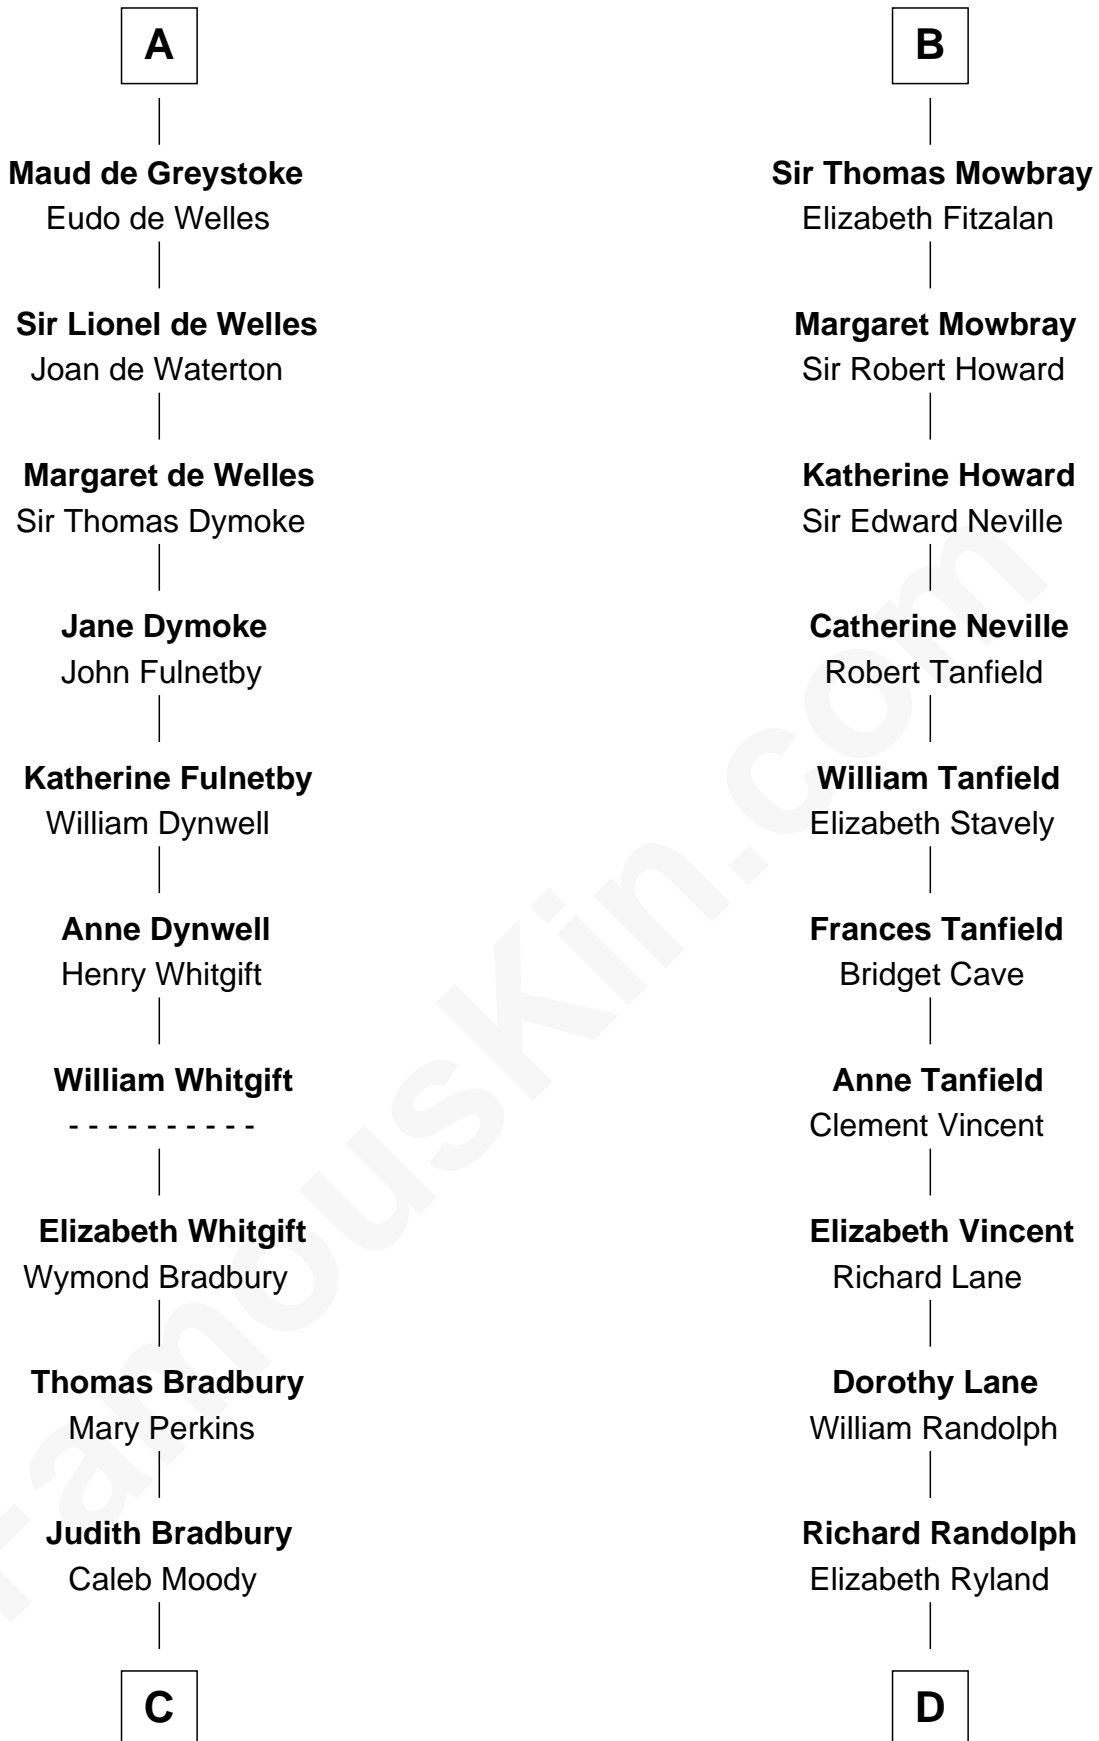

**FamousKin.com**  
**Relationship Chart of**  
**Ralph Waldo Emerson**  
*American Poet*

20th cousin 1 time removed of

**Thomas Jefferson**

*3rd U.S. President and Signer of the Declaration of Independence*

**C**

**Rev. Samuel Moody**

Hannah Sewall

**Mary Moody**

Rev. Joseph Emerson

**Rev. William Emerson**

Phebe Bliss

**Rev. William Emerson**

**Jane Randolph**

Peter Jefferson

**Thomas Jefferson**

*3rd U.S. President*