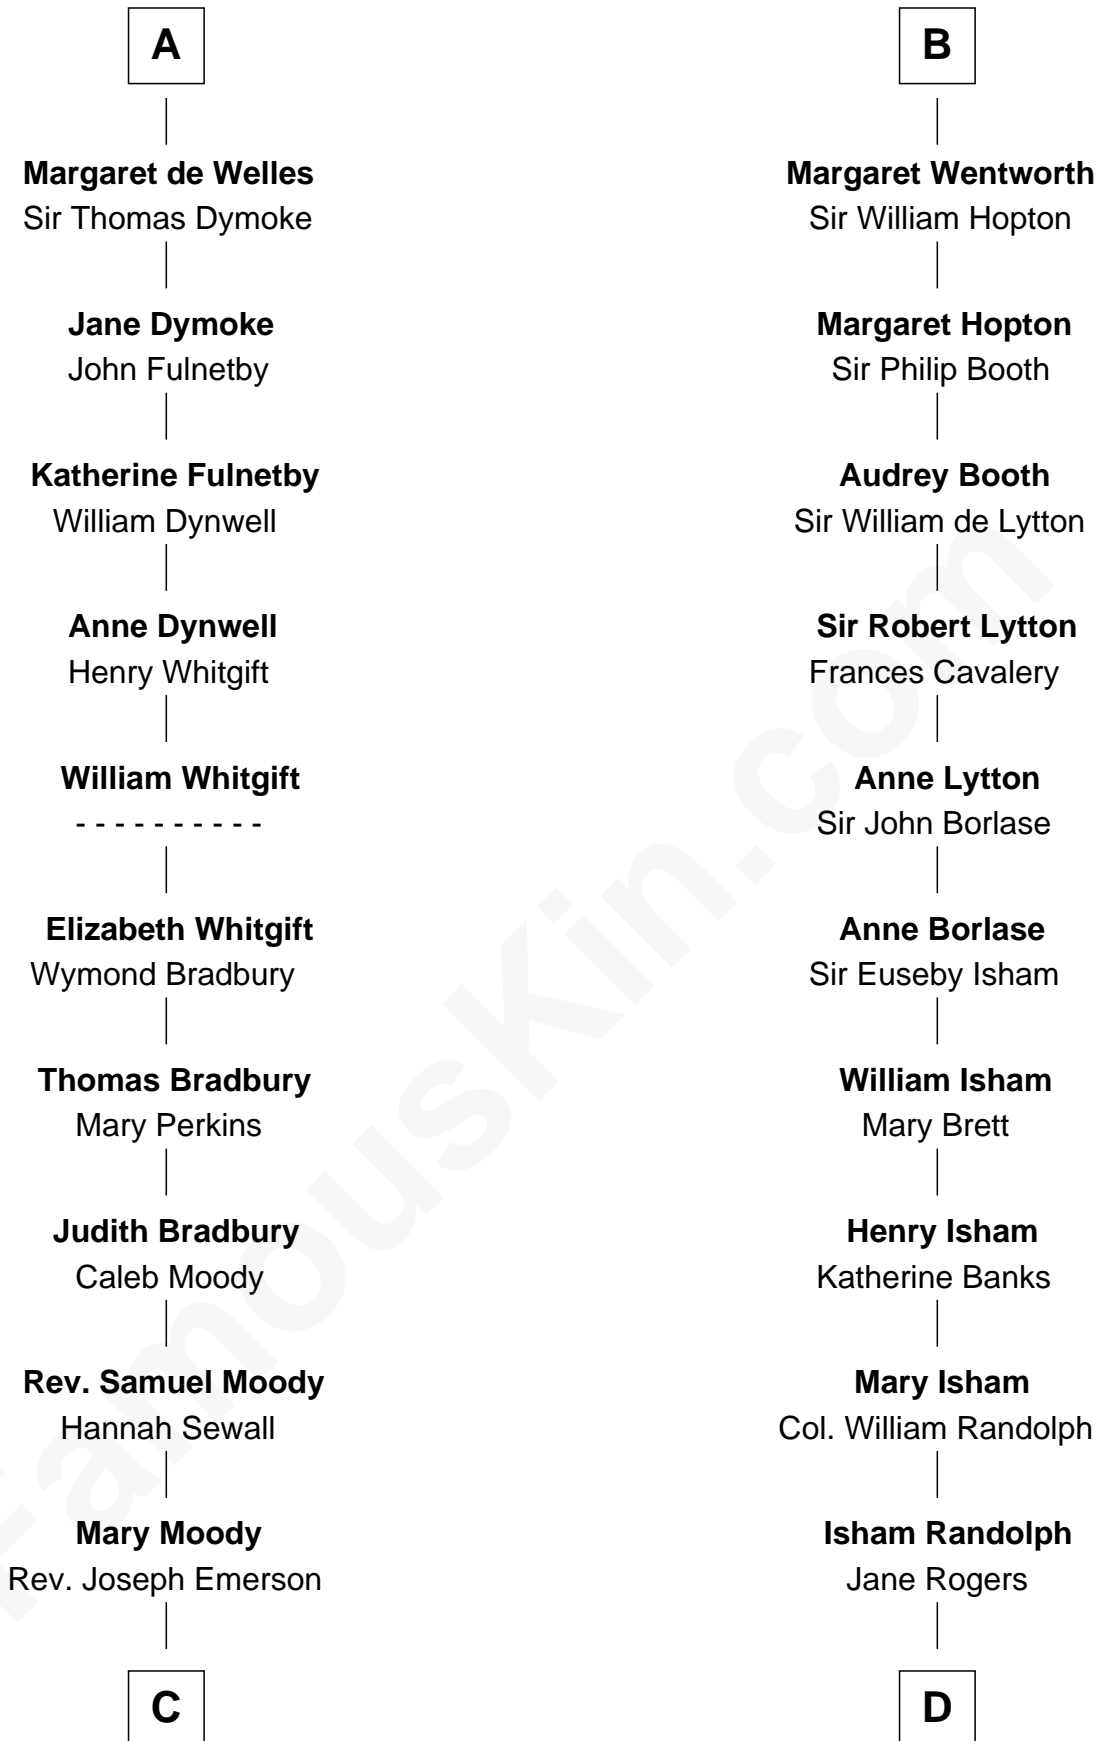

FamousKin.com
Relationship Chart of
Ralph Waldo Emerson
American Poet

18th cousin 1 time removed of

Thomas Jefferson

3rd U.S. President and Signer of the Declaration of Independence

Sir William de Ferrers

with wife
Margaret de Quincy

with wife
Sibyl Marshal

Joan de Ferrers
 Sir Thomas de Berkeley

Isabel de Ferrers
 Sir Reynold de Mohun

Sir Maurice de Berkeley
 Eve la Zouche

Isabel de Mohun
 Sir Edmund Deincourt

Isabel de Berkeley
 Sir Robert de Clifford

John Deincourt

Sir Roger de Clifford
 Maud de Beauchamp

Sir William Deincourt
 Milicent la Zouche

Katherine de Clifford
 Sir Ralph de Greystoke

Margaret Deincourt
 Sir Robert de Tibetot

Maud de Greystoke
 Eudo de Welles

Elizabeth de Tibetot
 Sir Philip le Despencer

Sir Lionel de Welles
 Joan de Waterton

Margery Despencer
 Sir Roger Wentworth

A

B

FamousKin.com