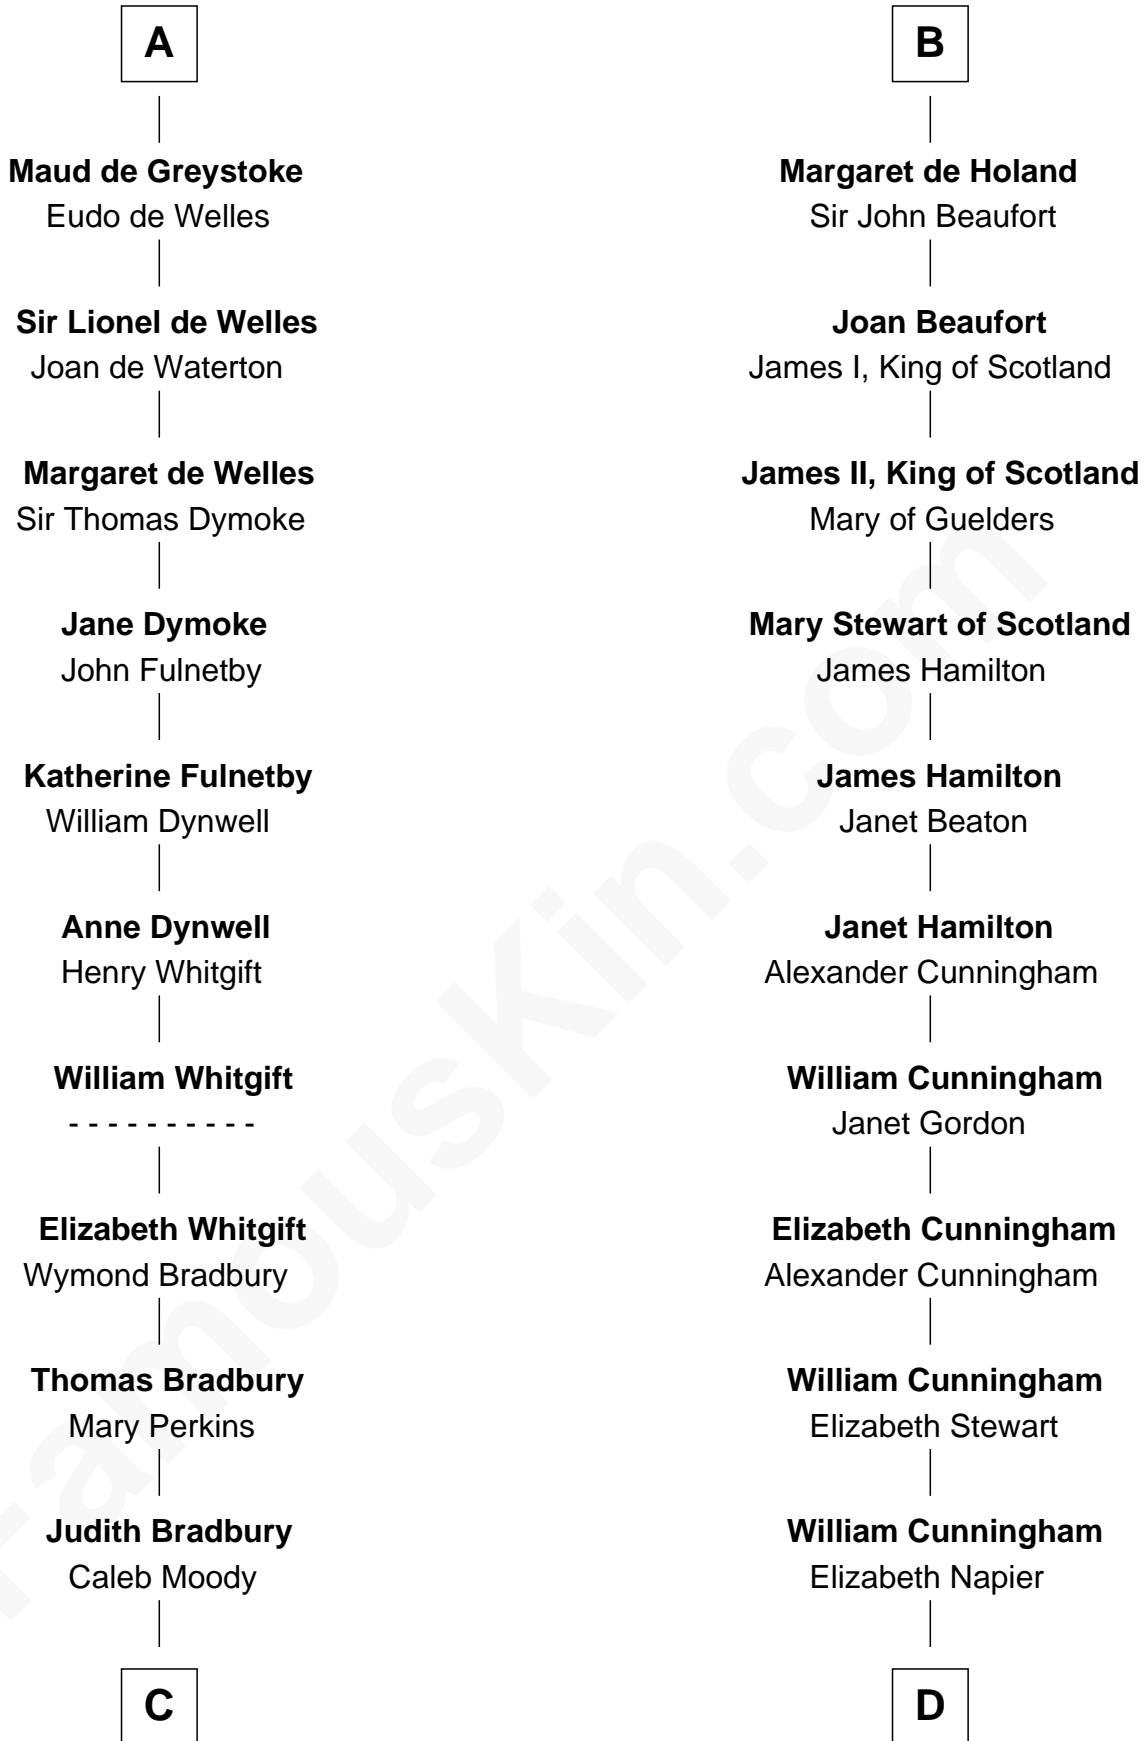

FamousKin.com

Relationship Chart of

Ralph Waldo Emerson

American Poet

21st cousin of

Alexander Hamilton

1st U.S. Secretary of the Treasury

C