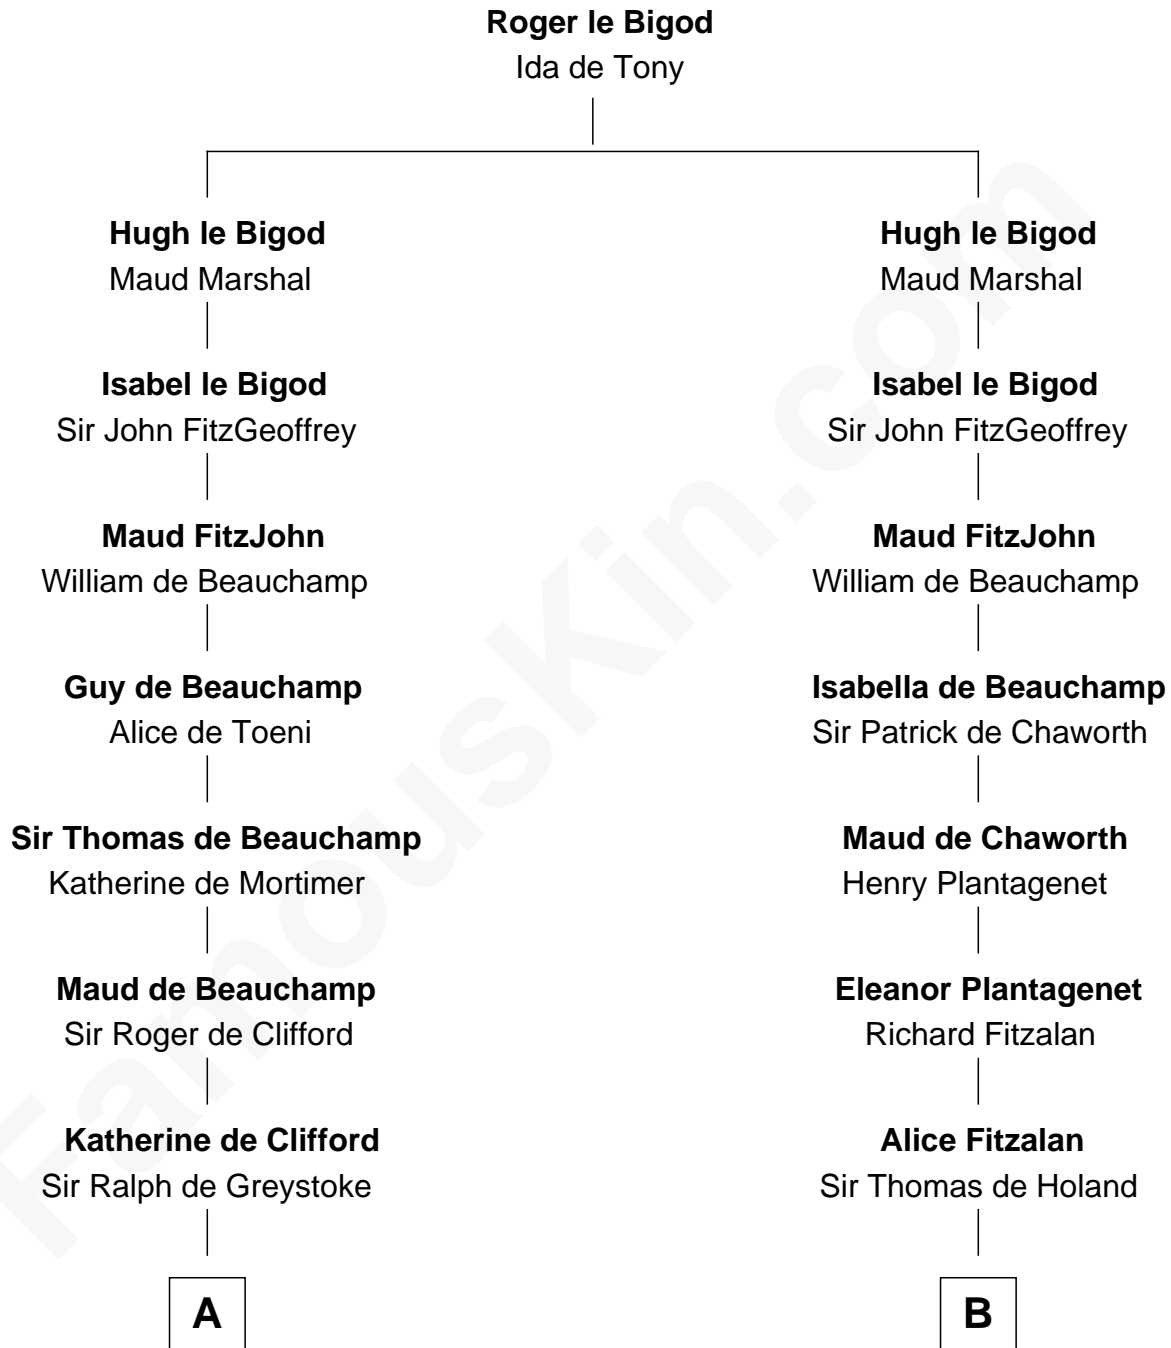

FamousKin.com

Relationship Chart of

Ralph Waldo Emerson

American Poet

21st cousin of

Alexander Hamilton

1st U.S. Secretary of the Treasury

C

Rev. Samuel Moody

Hannah Sewall

Mary Moody

Rev. Joseph Emerson

Rev. William Emerson

Phebe Bliss

Rev. William Emerson

Ruth Haskins