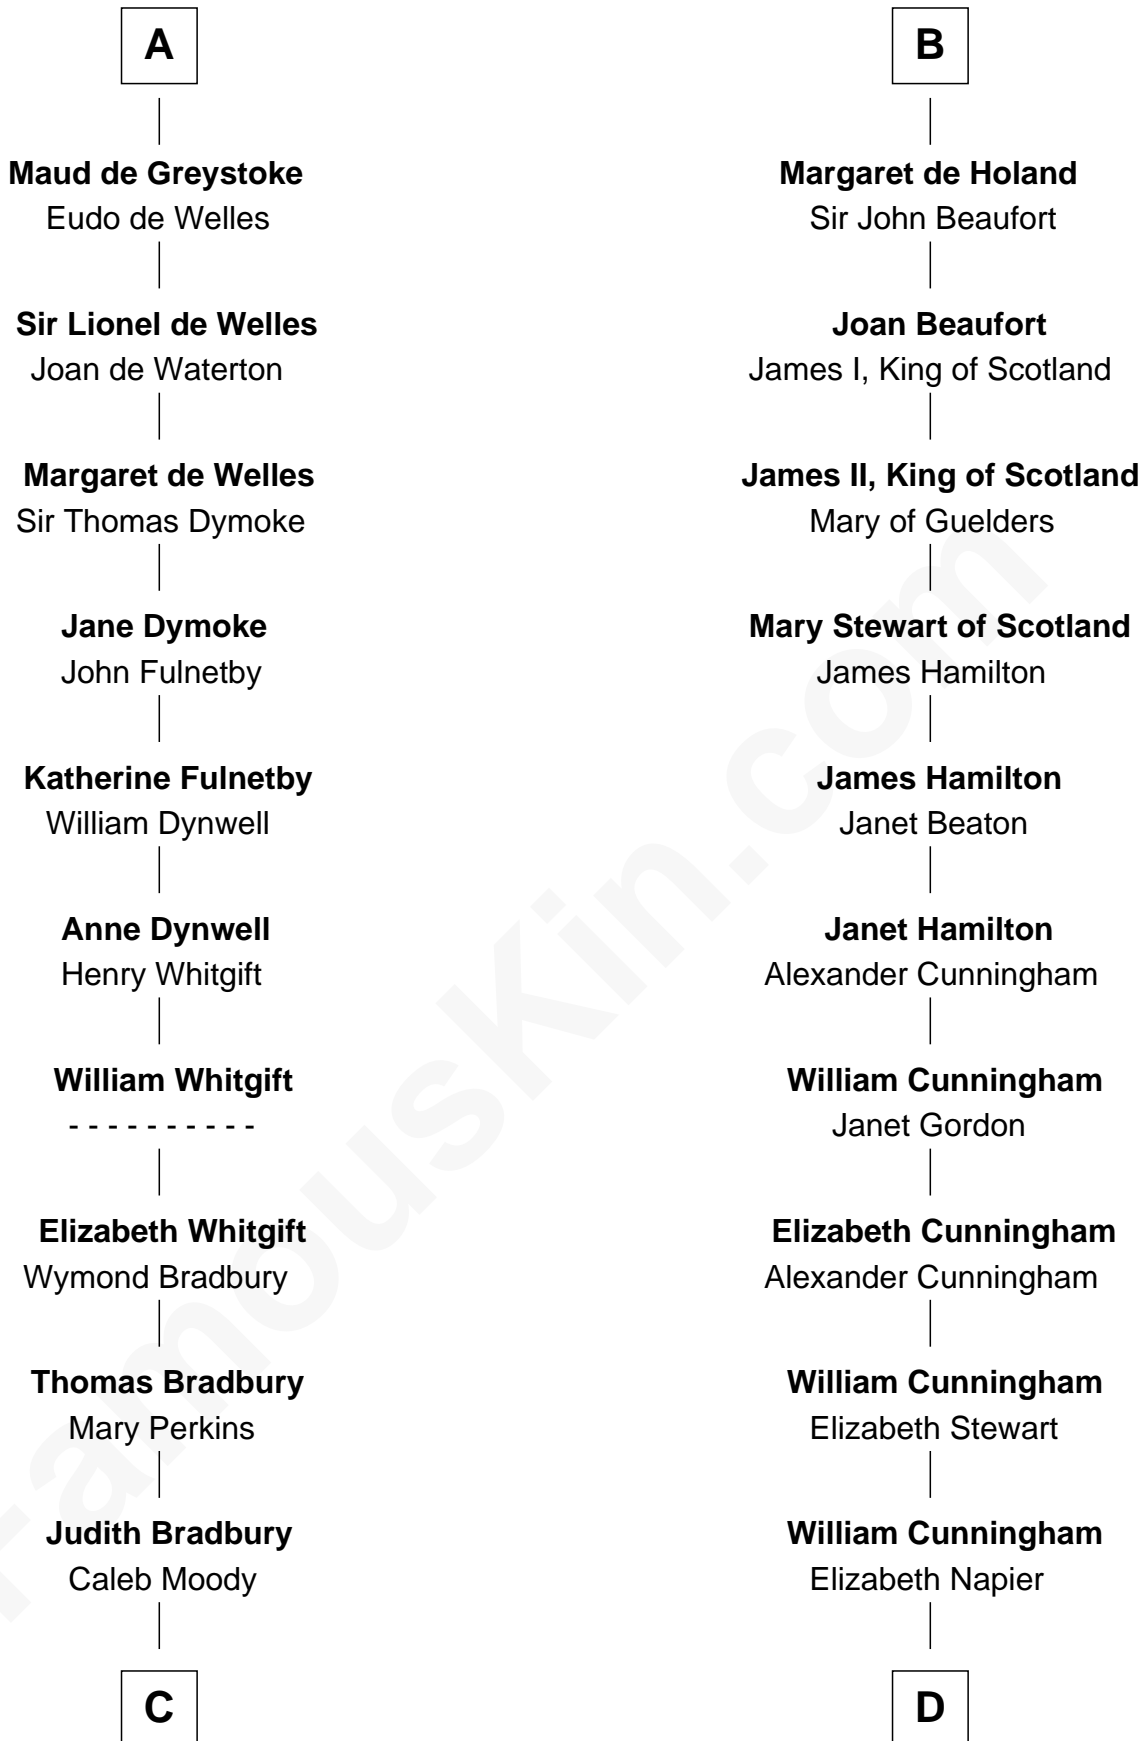

FamousKin.com

Relationship Chart of Ralph Waldo Emerson

American Poet

21st cousin of

Alexander Hamilton

1st U.S. Secretary of the Treasury

C

Rev. Samuel Moody

Hannah Sewall

Mary Moody

Rev. Joseph Emerson

Rev. William Emerson

Phebe Bliss

Rev. William Emerson

Ruth Haskins

Ralph Waldo Emerson