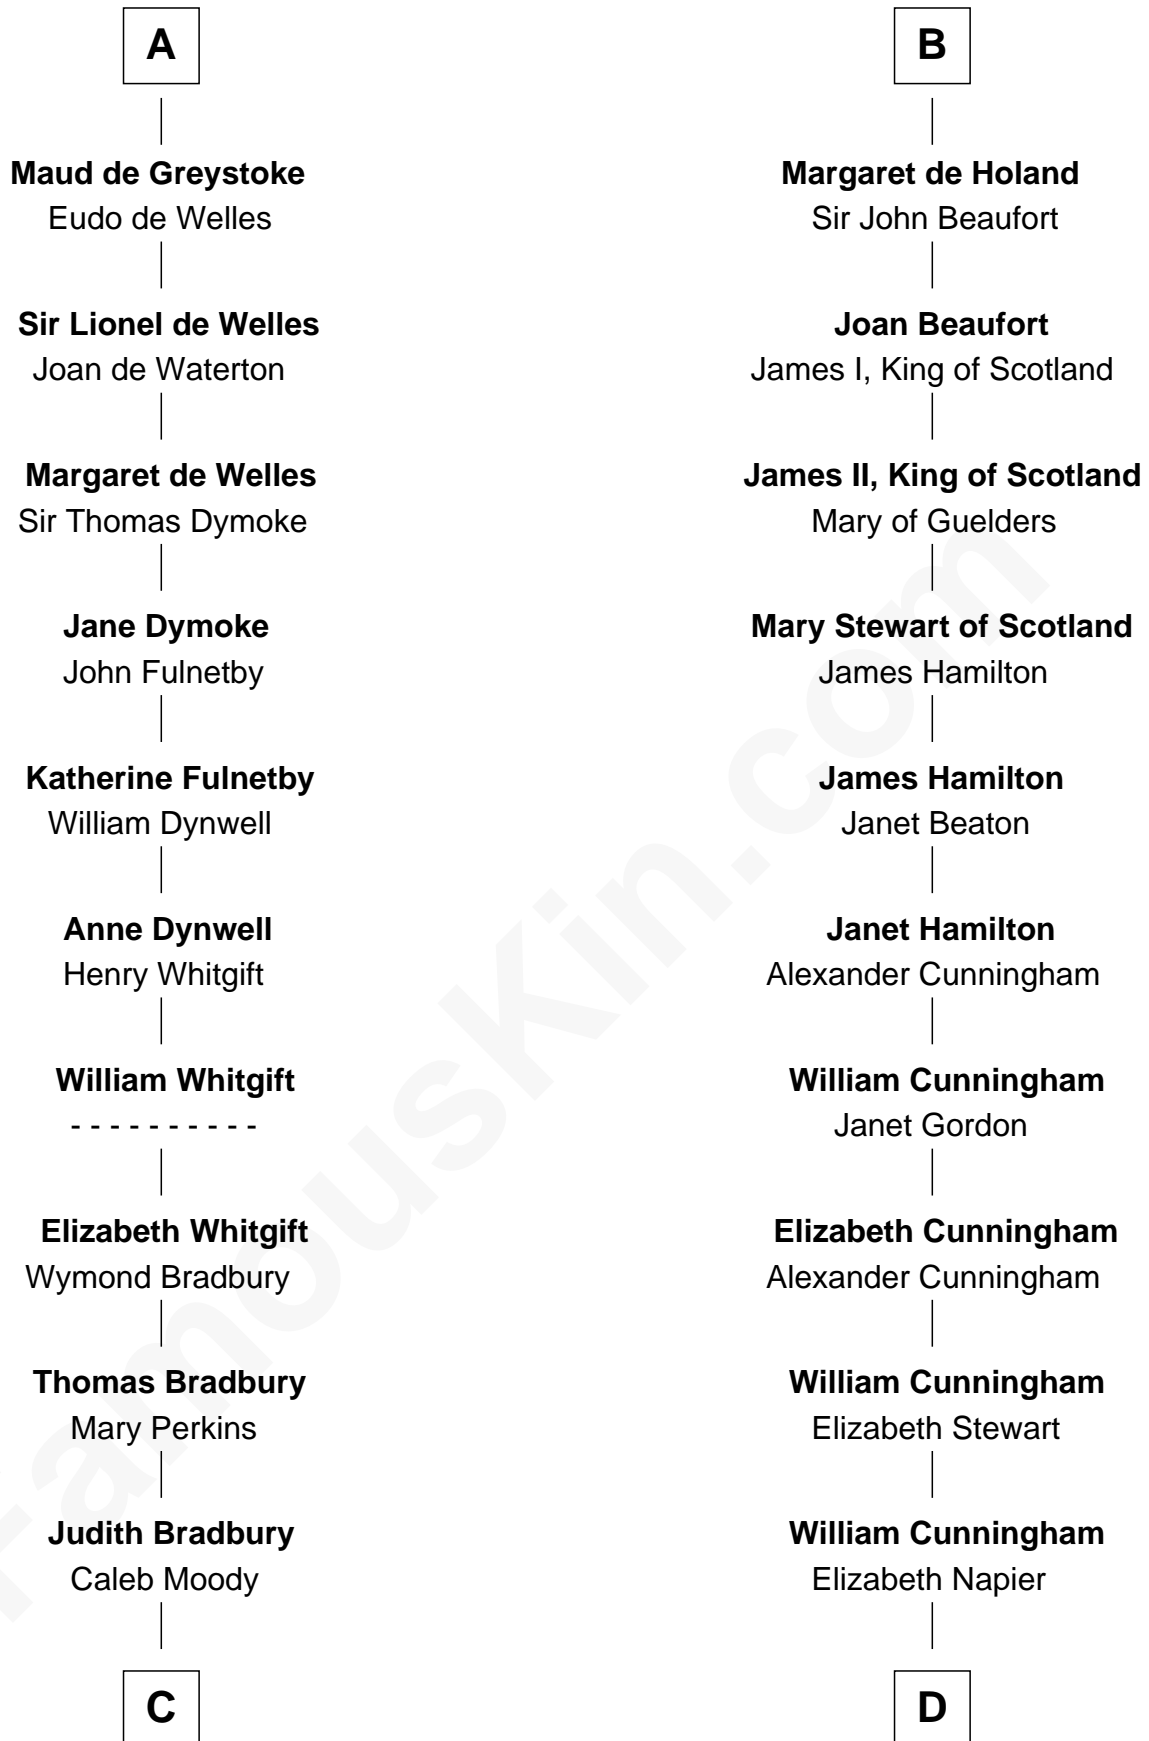

FamousKin.com

Relationship Chart of Ralph Waldo Emerson

American Poet

21st cousin of

Alexander Hamilton

1st U.S. Secretary of the Treasury

C

Rev. Samuel Moody

Hannah Sewall

Mary Moody

Rev. Joseph Emerson

Rev. William Emerson

Phebe Bliss

Rev. William Emerson

Ruth Haskins

Ralph Waldo Emerson