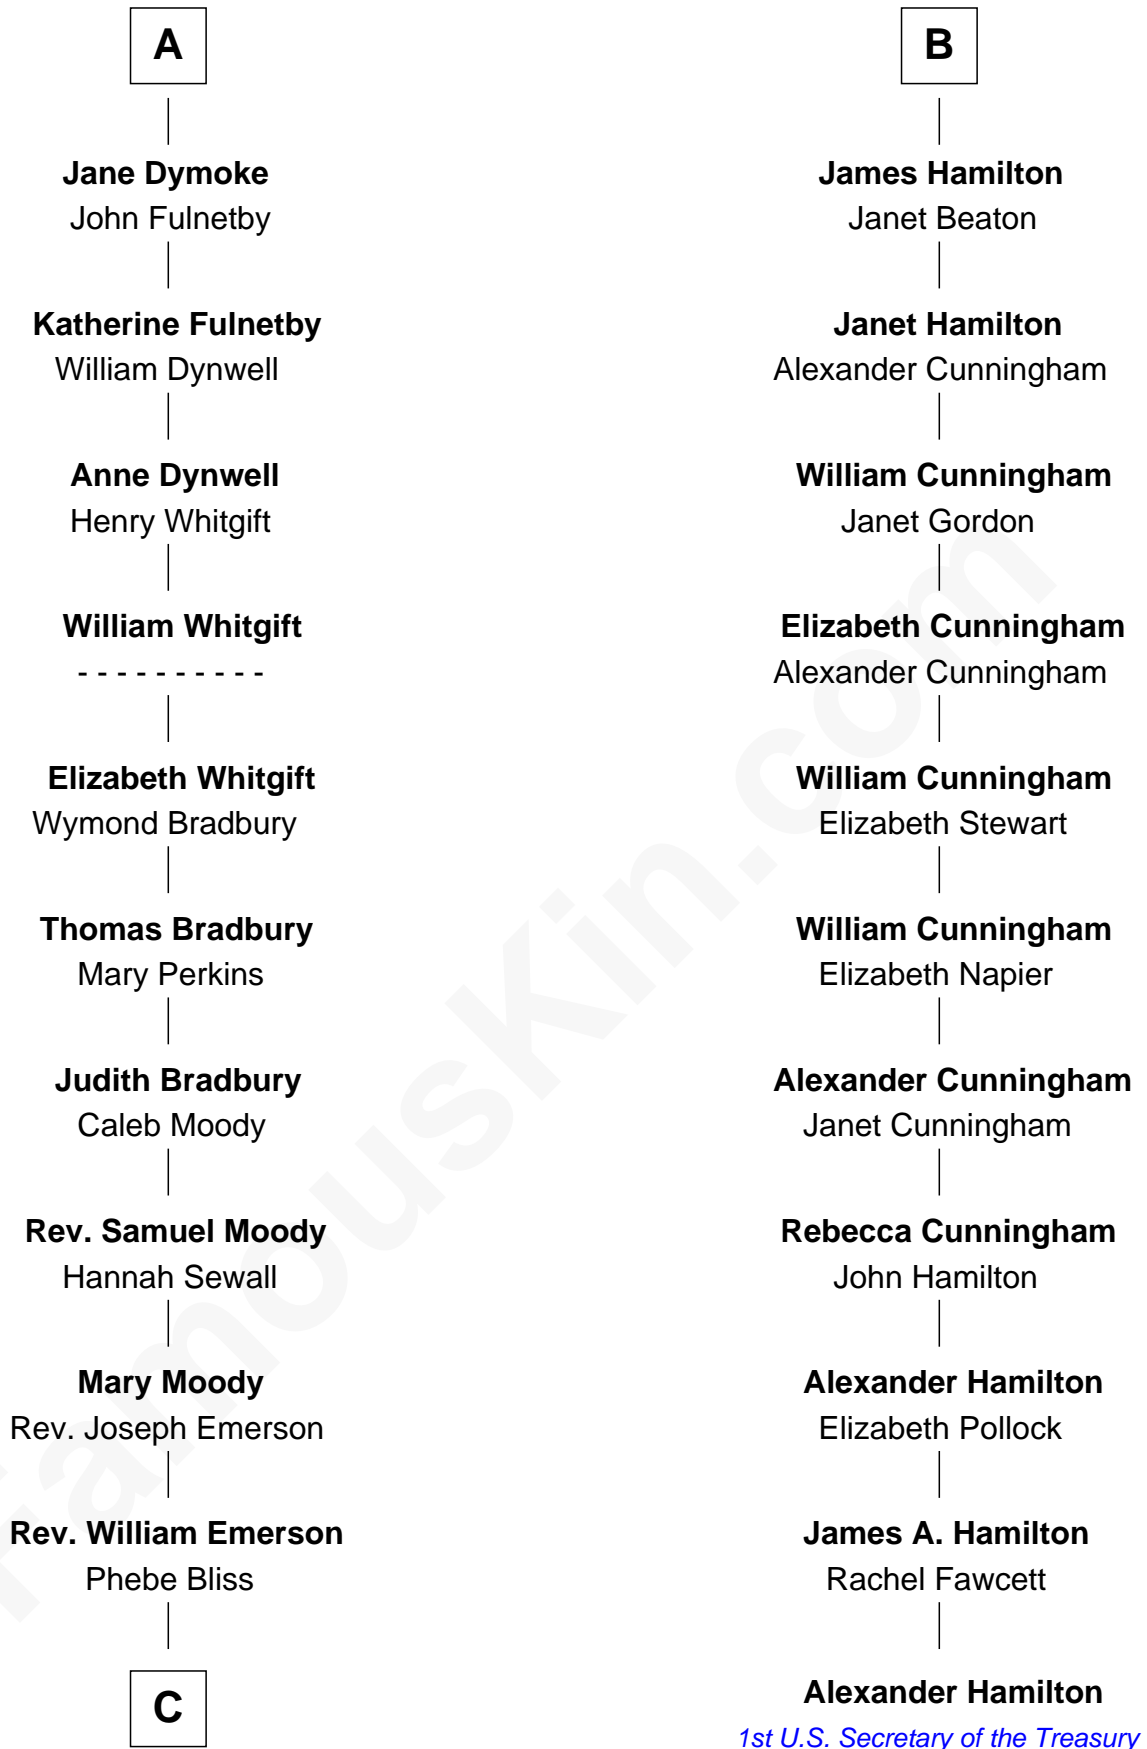

FamousKin.com

Relationship Chart of

Ralph Waldo Emerson

American Poet

17th cousin 1 time removed of

Alexander Hamilton
1st U.S. Secretary of the Treasury

C

Rev. William Emerson

Ruth Haskins

Ralph Waldo Emerson

American Poet

FamousKin.com