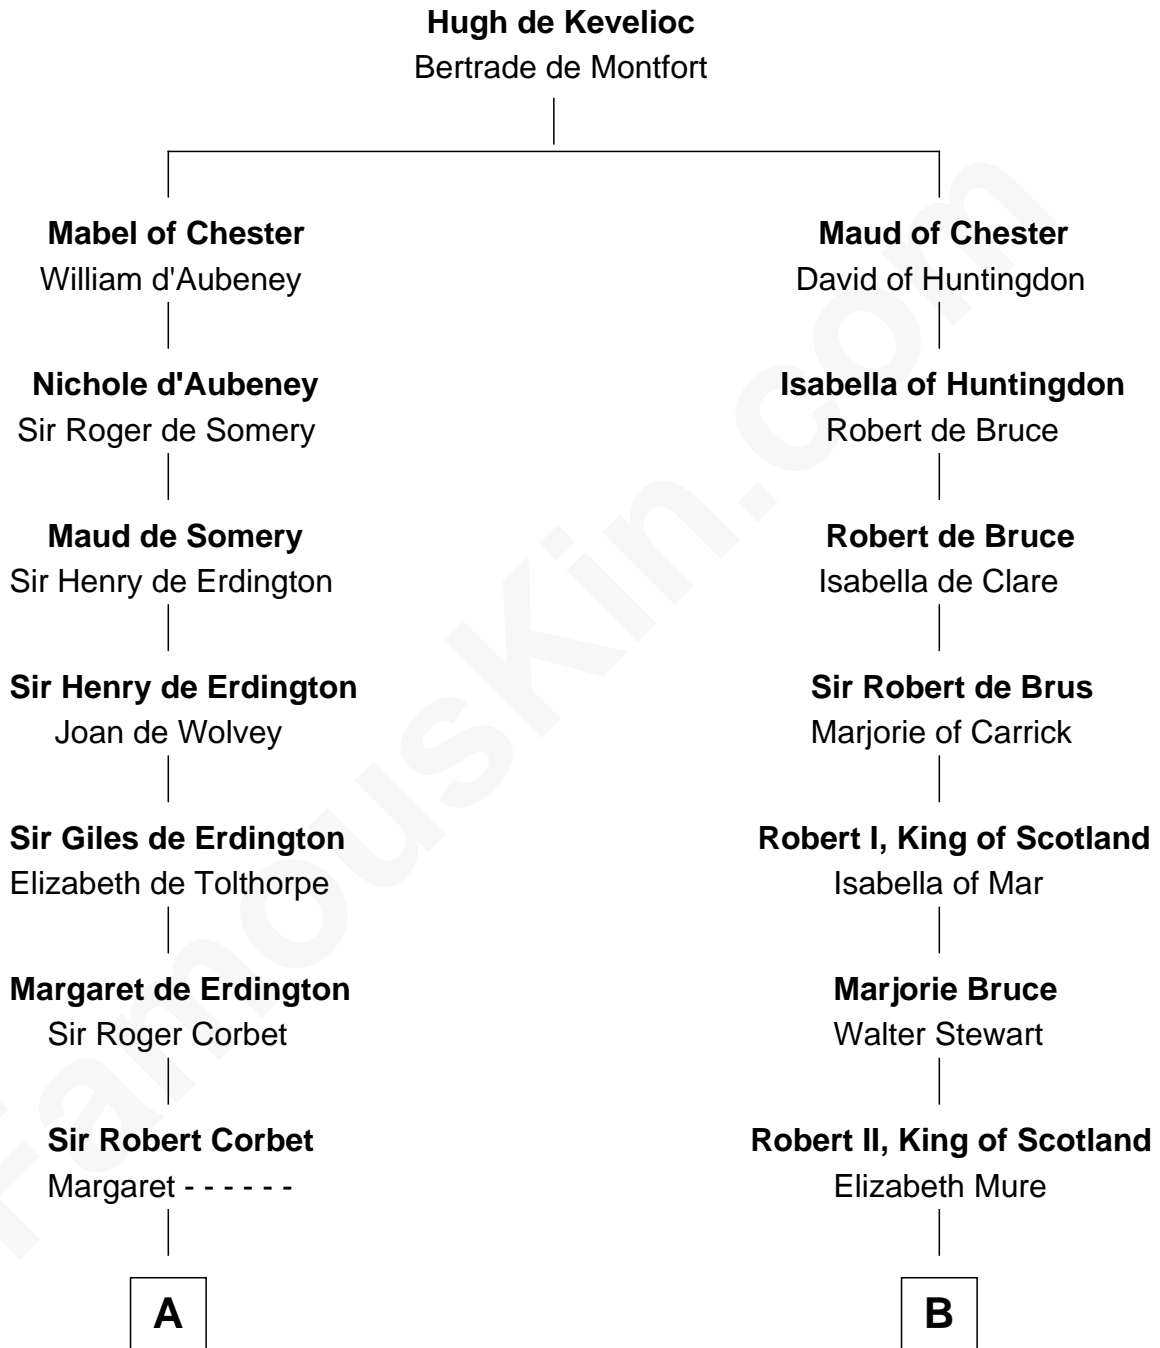

# FamousKin.com

## Relationship Chart of Ralph Waldo Emerson

*American Poet*

19th cousin 2 times removed of

**Alexander Hamilton**

*1st U.S. Secretary of the Treasury*

**C**

**Rev. William Emerson**

Phebe Bliss