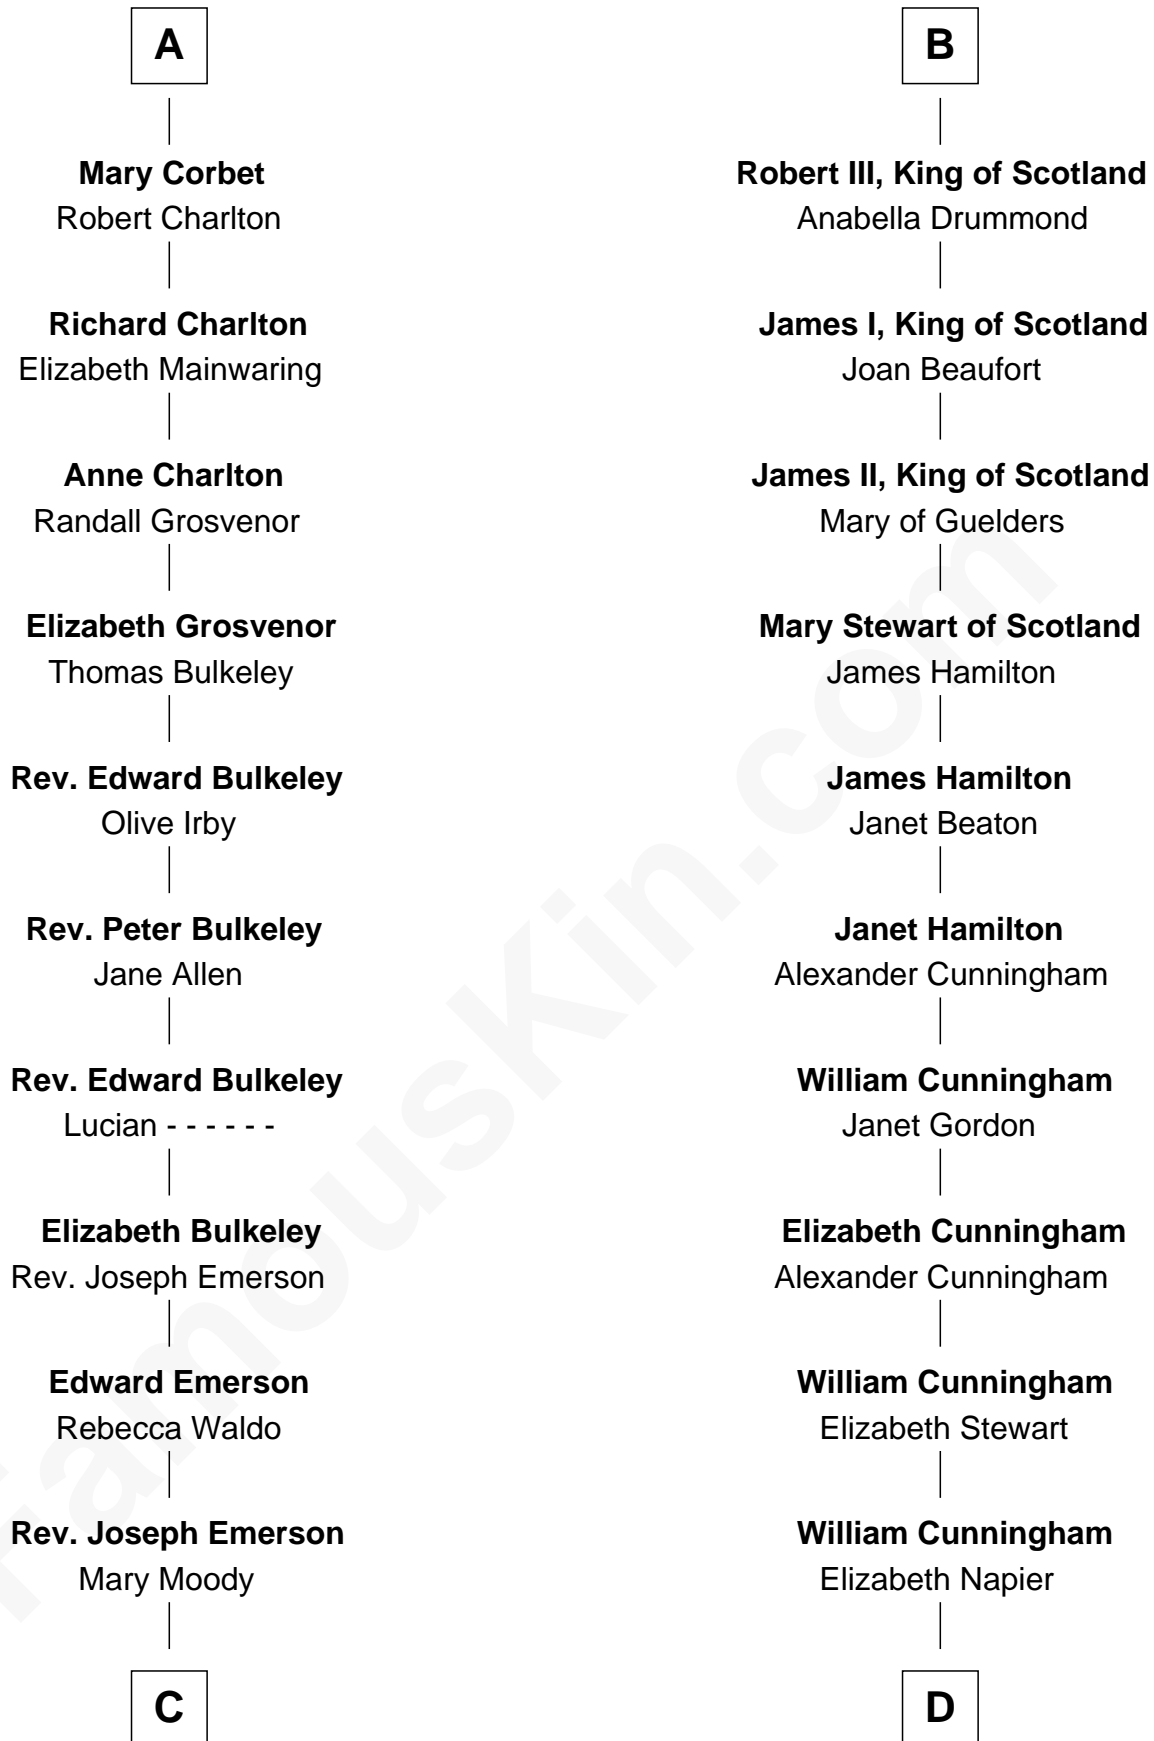

## Relationship Chart of Ralph Waldo Emerson

*American Poet*

19th cousin 2 times removed of

**Alexander Hamilton**

*1st U.S. Secretary of the Treasury*

**C**

**Rev. William Emerson**

Phebe Bliss

**Rev. William Emerson**

Ruth Haskins

**Ralph Waldo Emerson**

*American Poet*

**D**

**Alexander Cunningham**

Janet Cunningham

**Rebecca Cunningham**