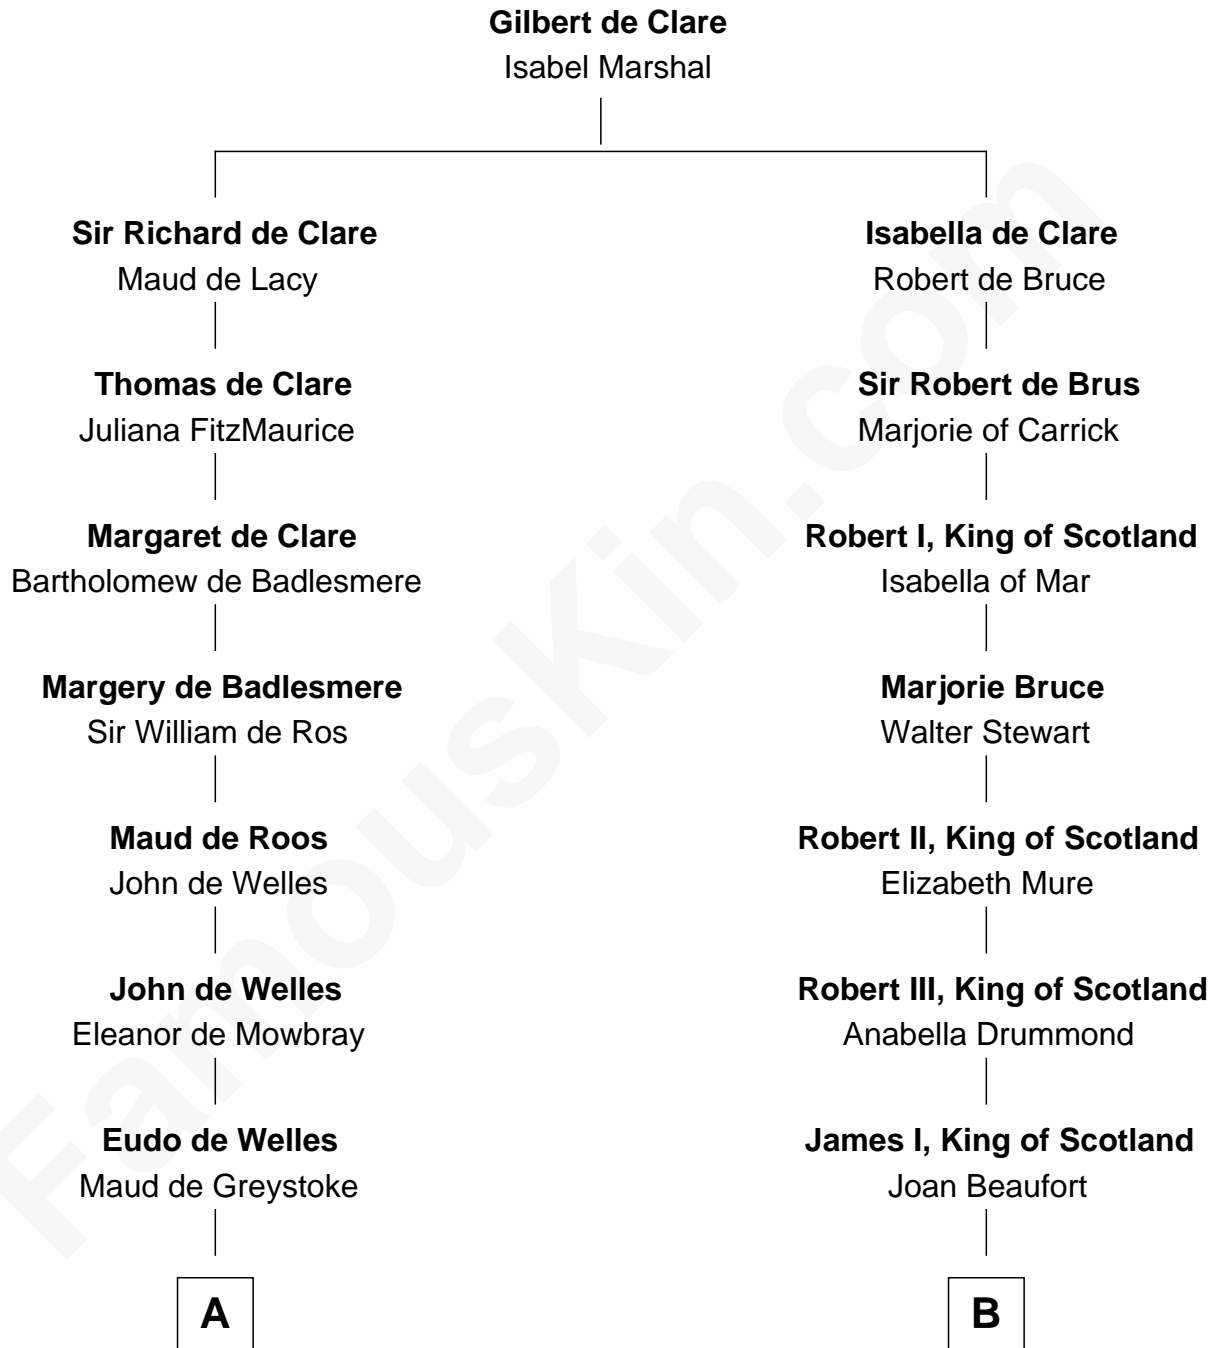

## Relationship Chart of

### Ralph Waldo Emerson

*American Poet*

19th cousin 1 time removed of

**Alexander Hamilton**  
*1st U.S. Secretary of the Treasury*

**C**

**Mary Moody**  
Rev. Joseph Emerson

**Rev. William Emerson**  
Phebe Bliss