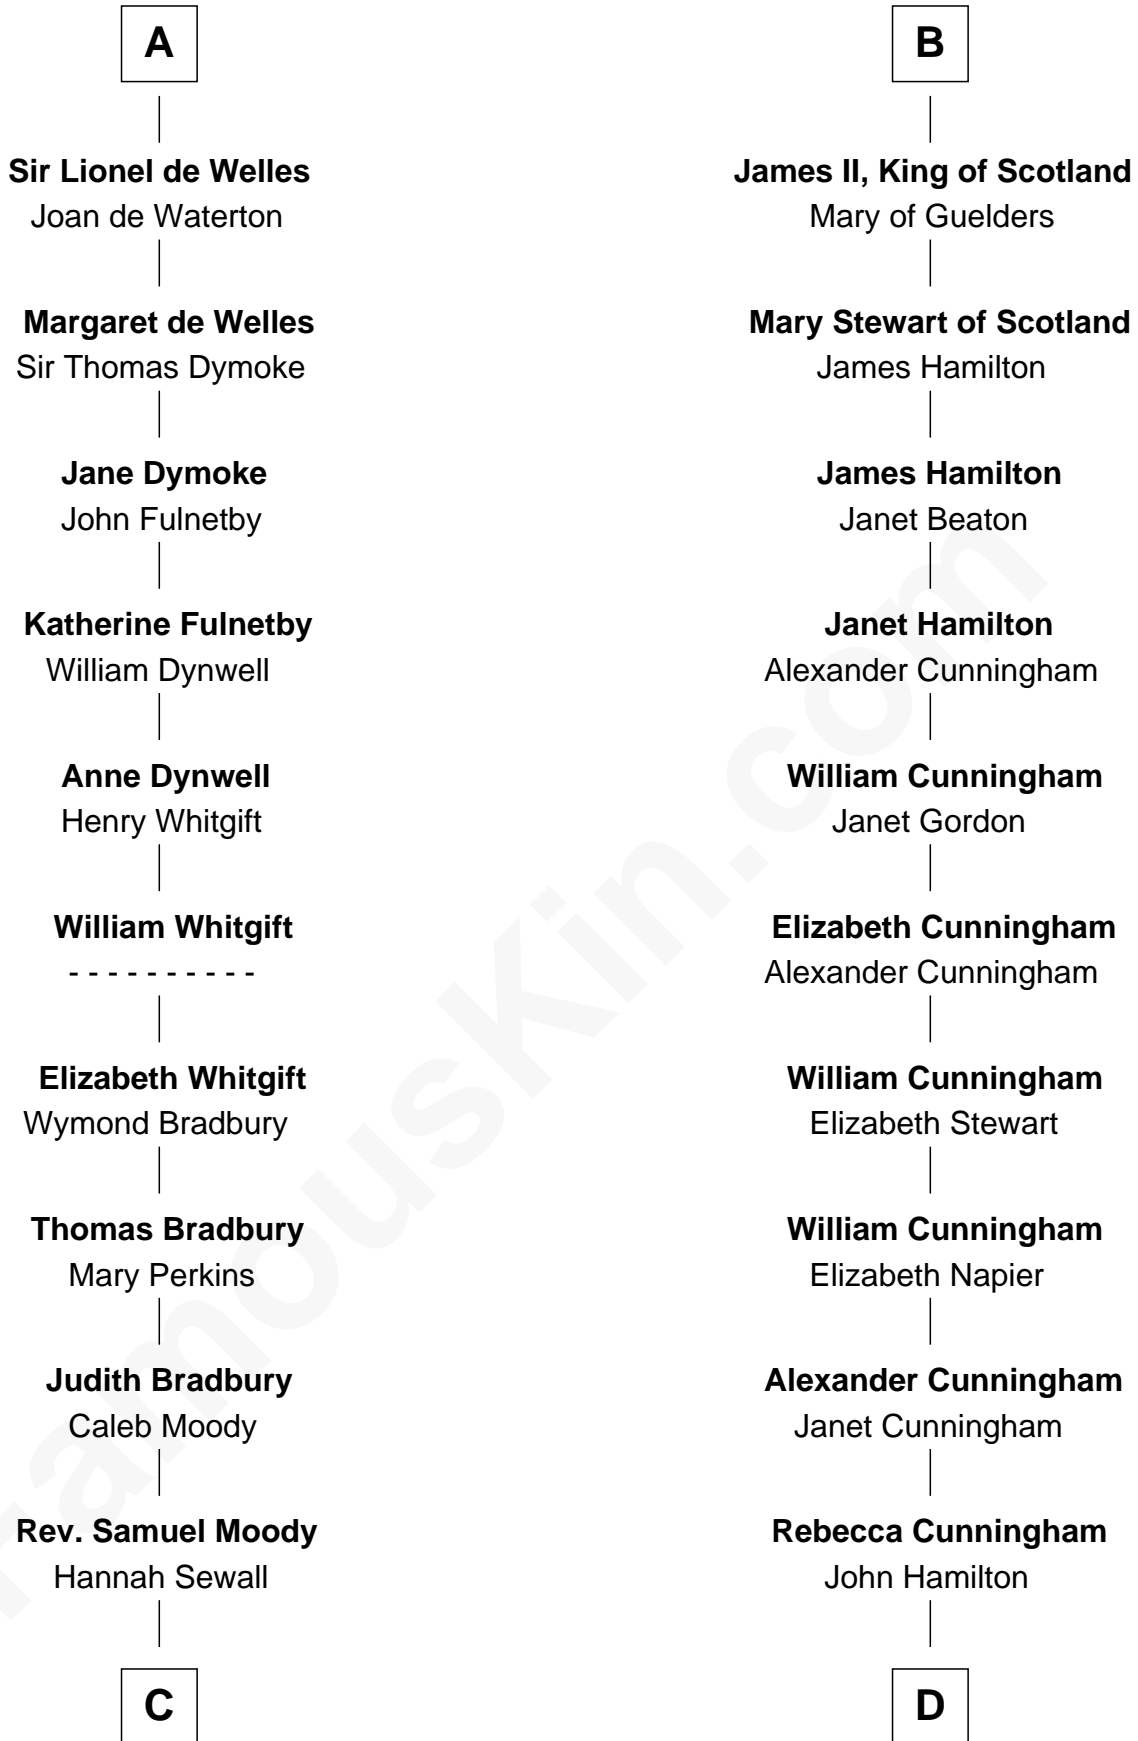

## Relationship Chart of

### Ralph Waldo Emerson

*American Poet*

19th cousin 1 time removed of

**Alexander Hamilton**  
*1st U.S. Secretary of the Treasury*

**C**

**Mary Moody**  
Rev. Joseph Emerson

**Rev. William Emerson**  
Phebe Bliss

**Rev. William Emerson**  
Ruth Haskins

**Ralph Waldo Emerson**  
*American Poet*

**D**

**Alexander Hamilton**  
Elizabeth Pollock

**James A. Hamilton**  
Rachel Fawcett

**Alexander Hamilton**  
*1st U.S. Secretary of the Treasury*