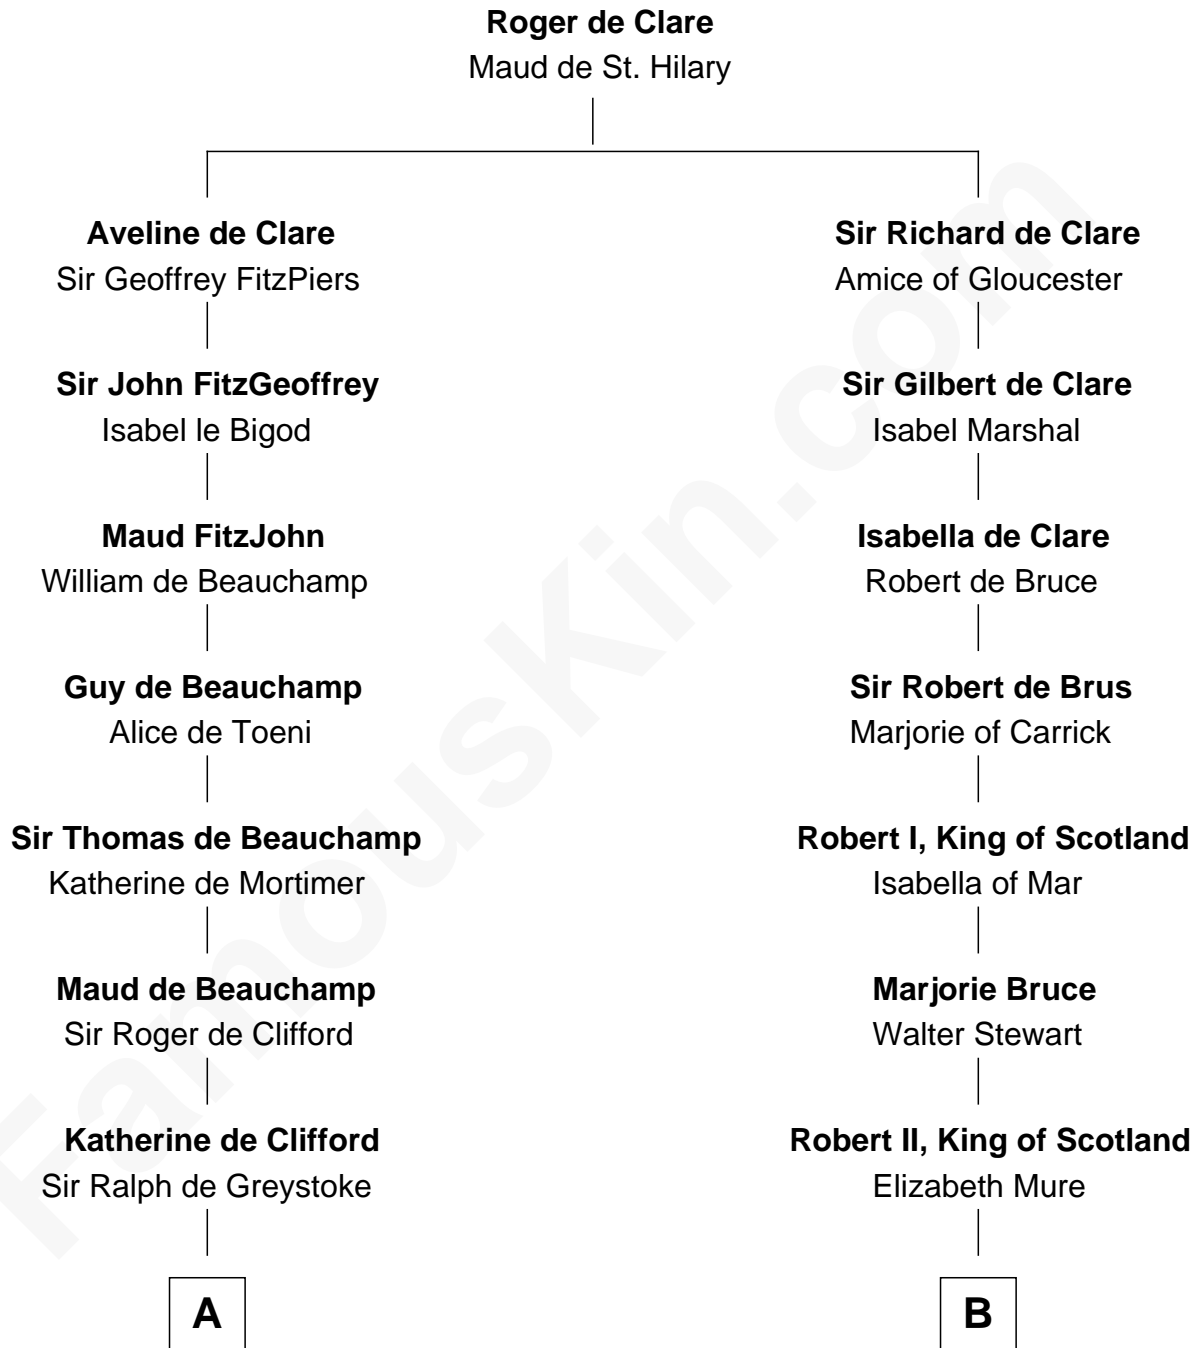

FamousKin.com

Relationship Chart of

Ralph Waldo Emerson

American Poet

21st cousin of

Alexander Hamilton

1st U.S. Secretary of the Treasury