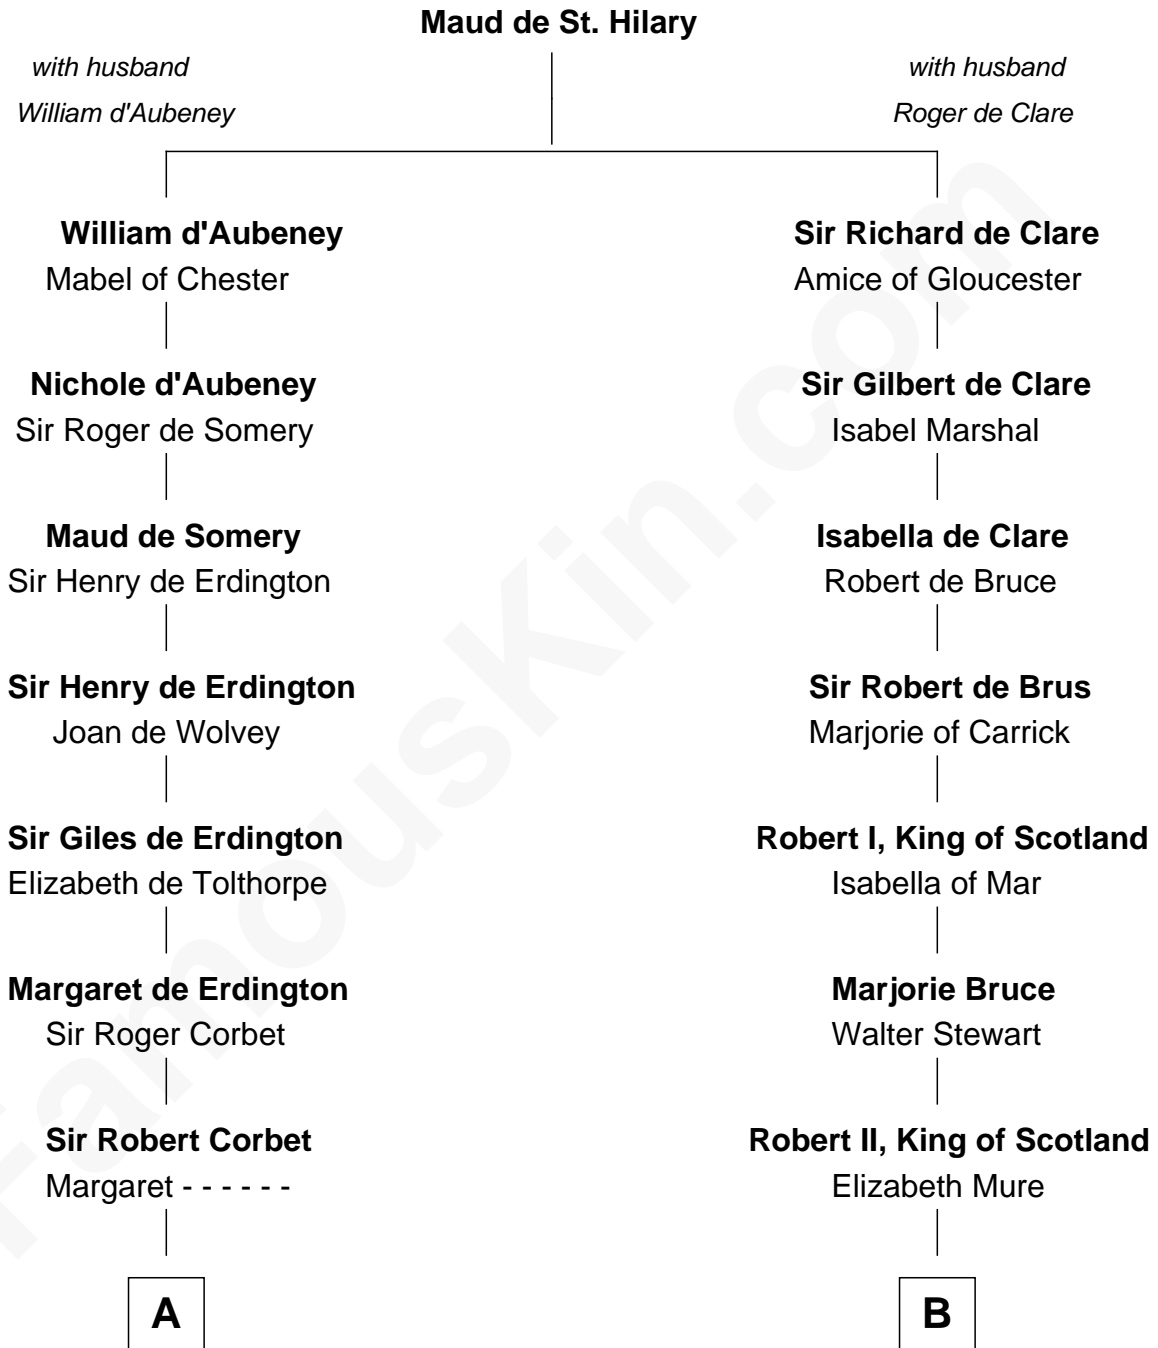

FamousKin.com

Relationship Chart of

Ralph Waldo Emerson

American Poet

19th cousin 2 times removed of

Alexander Hamilton
1st U.S. Secretary of the Treasury

C

Rev. William Emerson