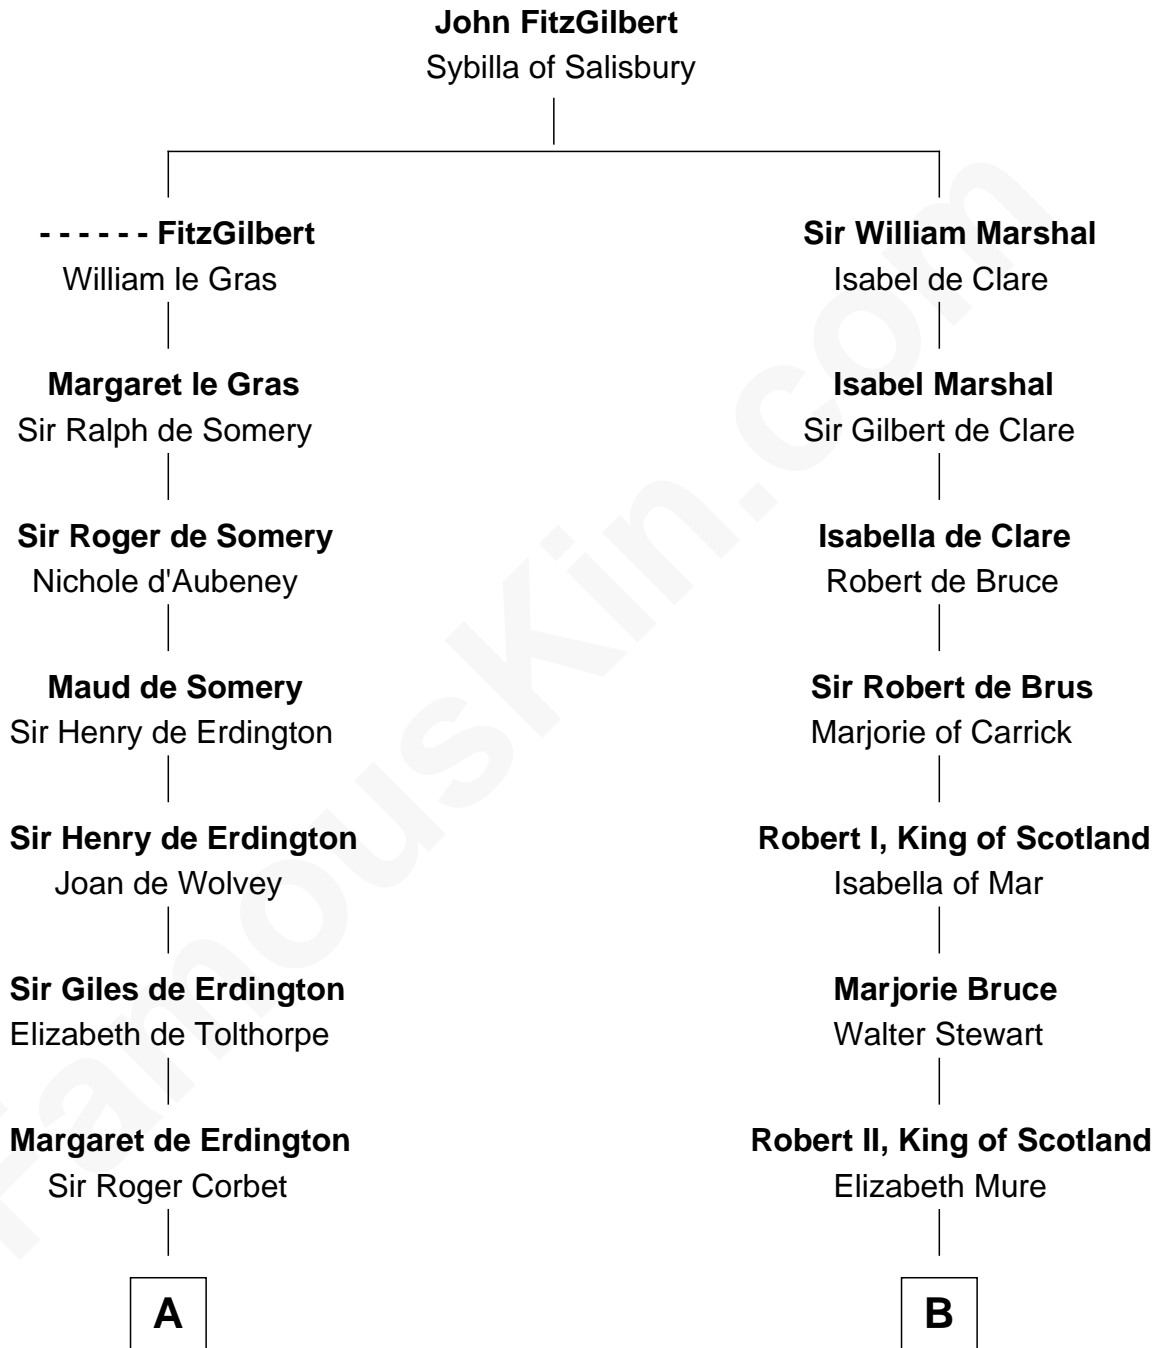

FamousKin.com
Relationship Chart of
Ralph Waldo Emerson
American Poet

20th cousin 1 time removed of
Alexander Hamilton
1st U.S. Secretary of the Treasury

C

Rev. Joseph Emerson

Mary Moody

Rev. William Emerson