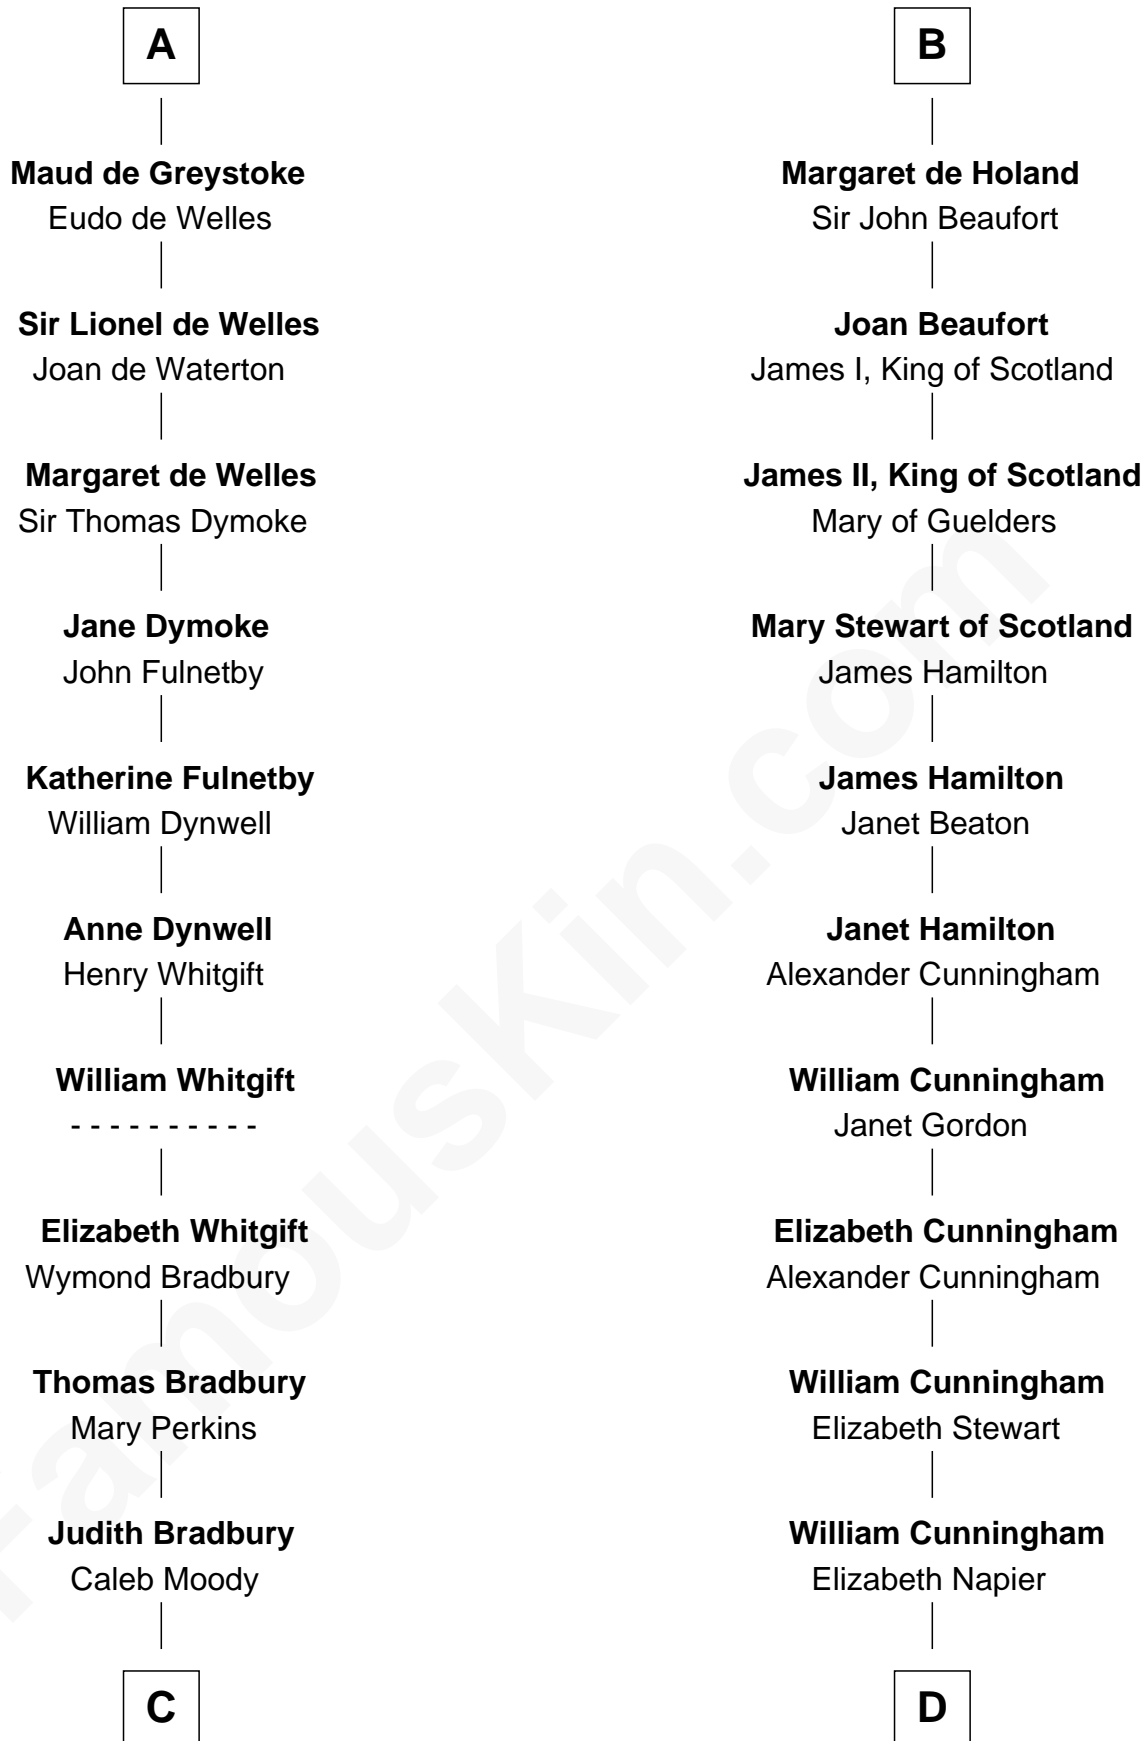

FamousKin.com

Relationship Chart of Ralph Waldo Emerson

American Poet

21st cousin of

Alexander Hamilton

1st U.S. Secretary of the Treasury

C

Rev. Samuel Moody