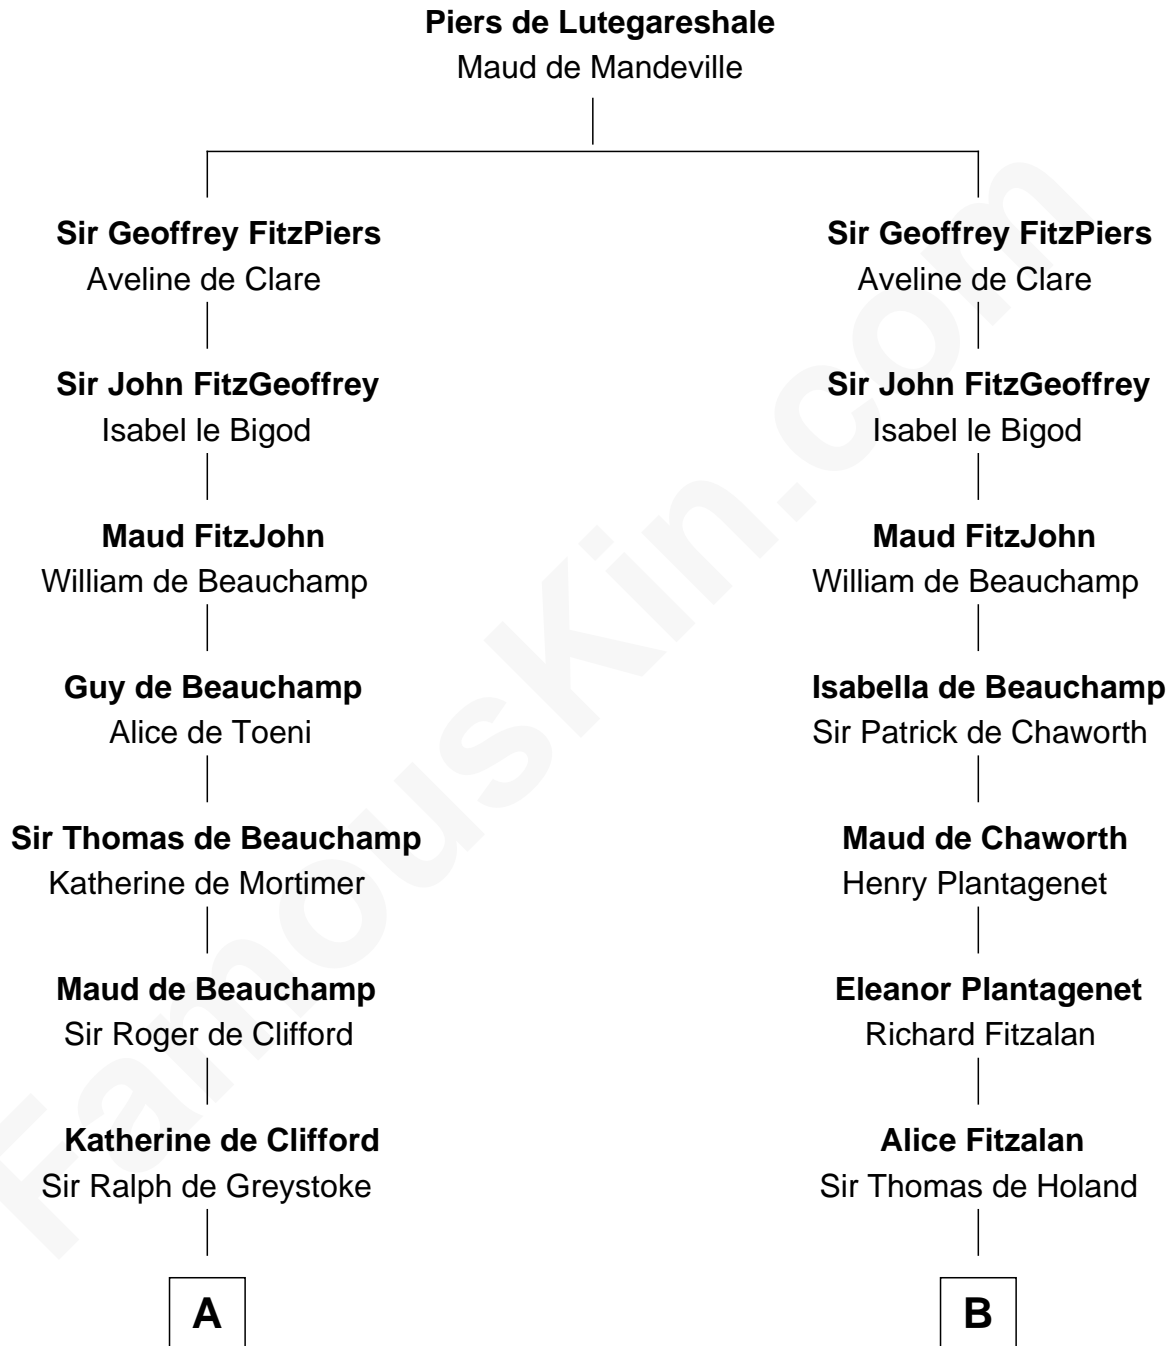

FamousKin.com

Relationship Chart of Ralph Waldo Emerson

American Poet

21st cousin of

Alexander Hamilton

1st U.S. Secretary of the Treasury

C

Rev. Samuel Moody

Hannah Sewall

Mary Moody

Rev. Joseph Emerson

Rev. William Emerson

Phebe Bliss

Rev. William Emerson

Ruth Haskins

Ralph Waldo Emerson