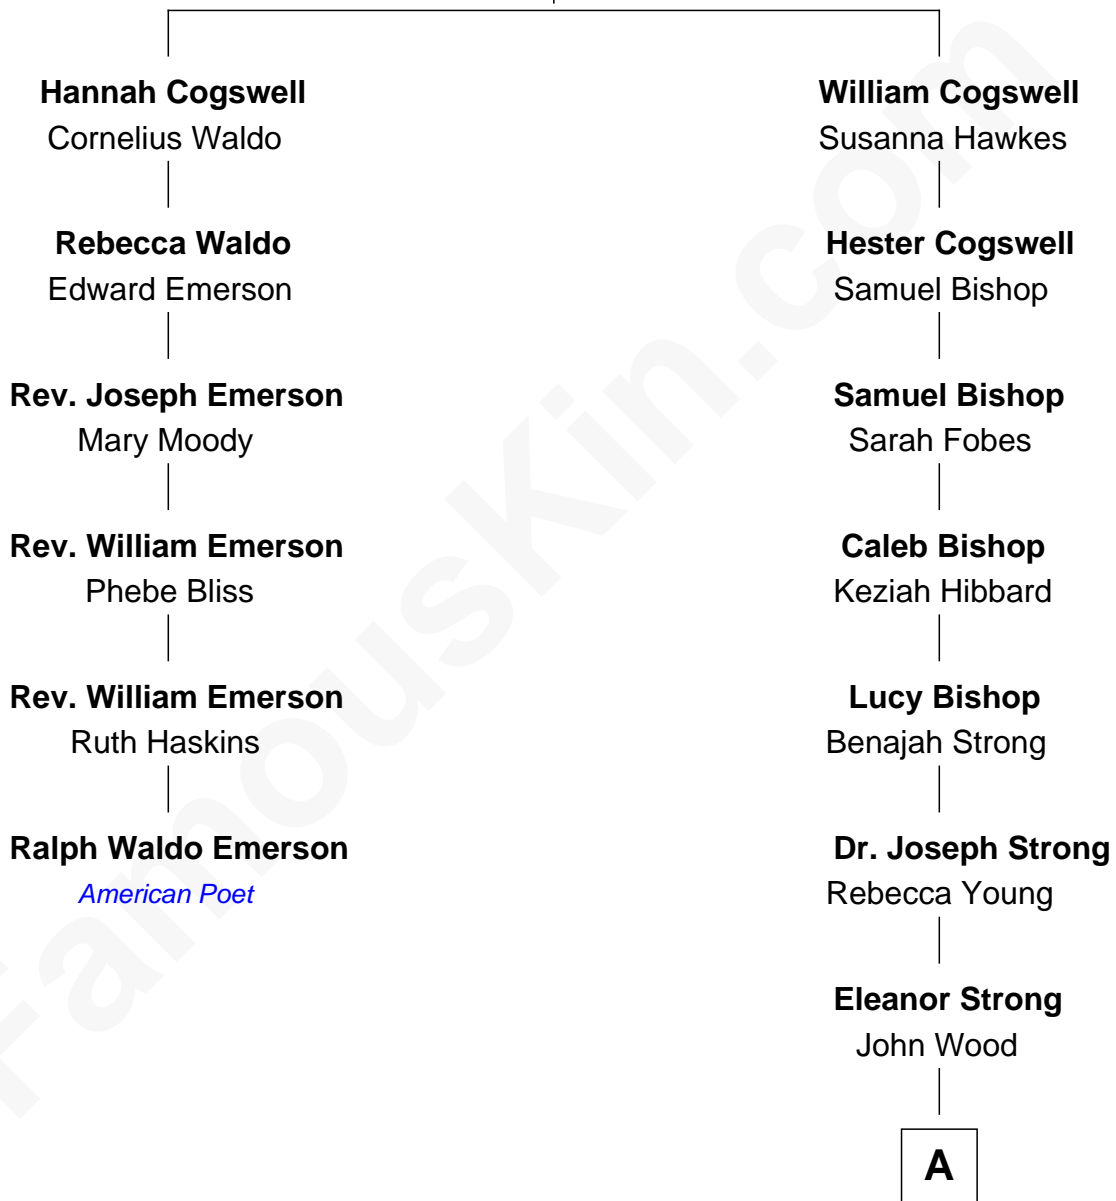

FamousKin.com

Relationship Chart of Ralph Waldo Emerson

American Poet

5th cousin 6 times removed of

Princess Diana

Princess of Wales

John Cogswell
Elizabeth Thomson

A

Ellen Wood

Franklin H. Work

Frances Eleanor Work

James Boothby Burke Roche

Edmund Maurice Burke Roche

Ruth Sylvia Gill

Frances Ruth Burke Roche

Edward John Spencer