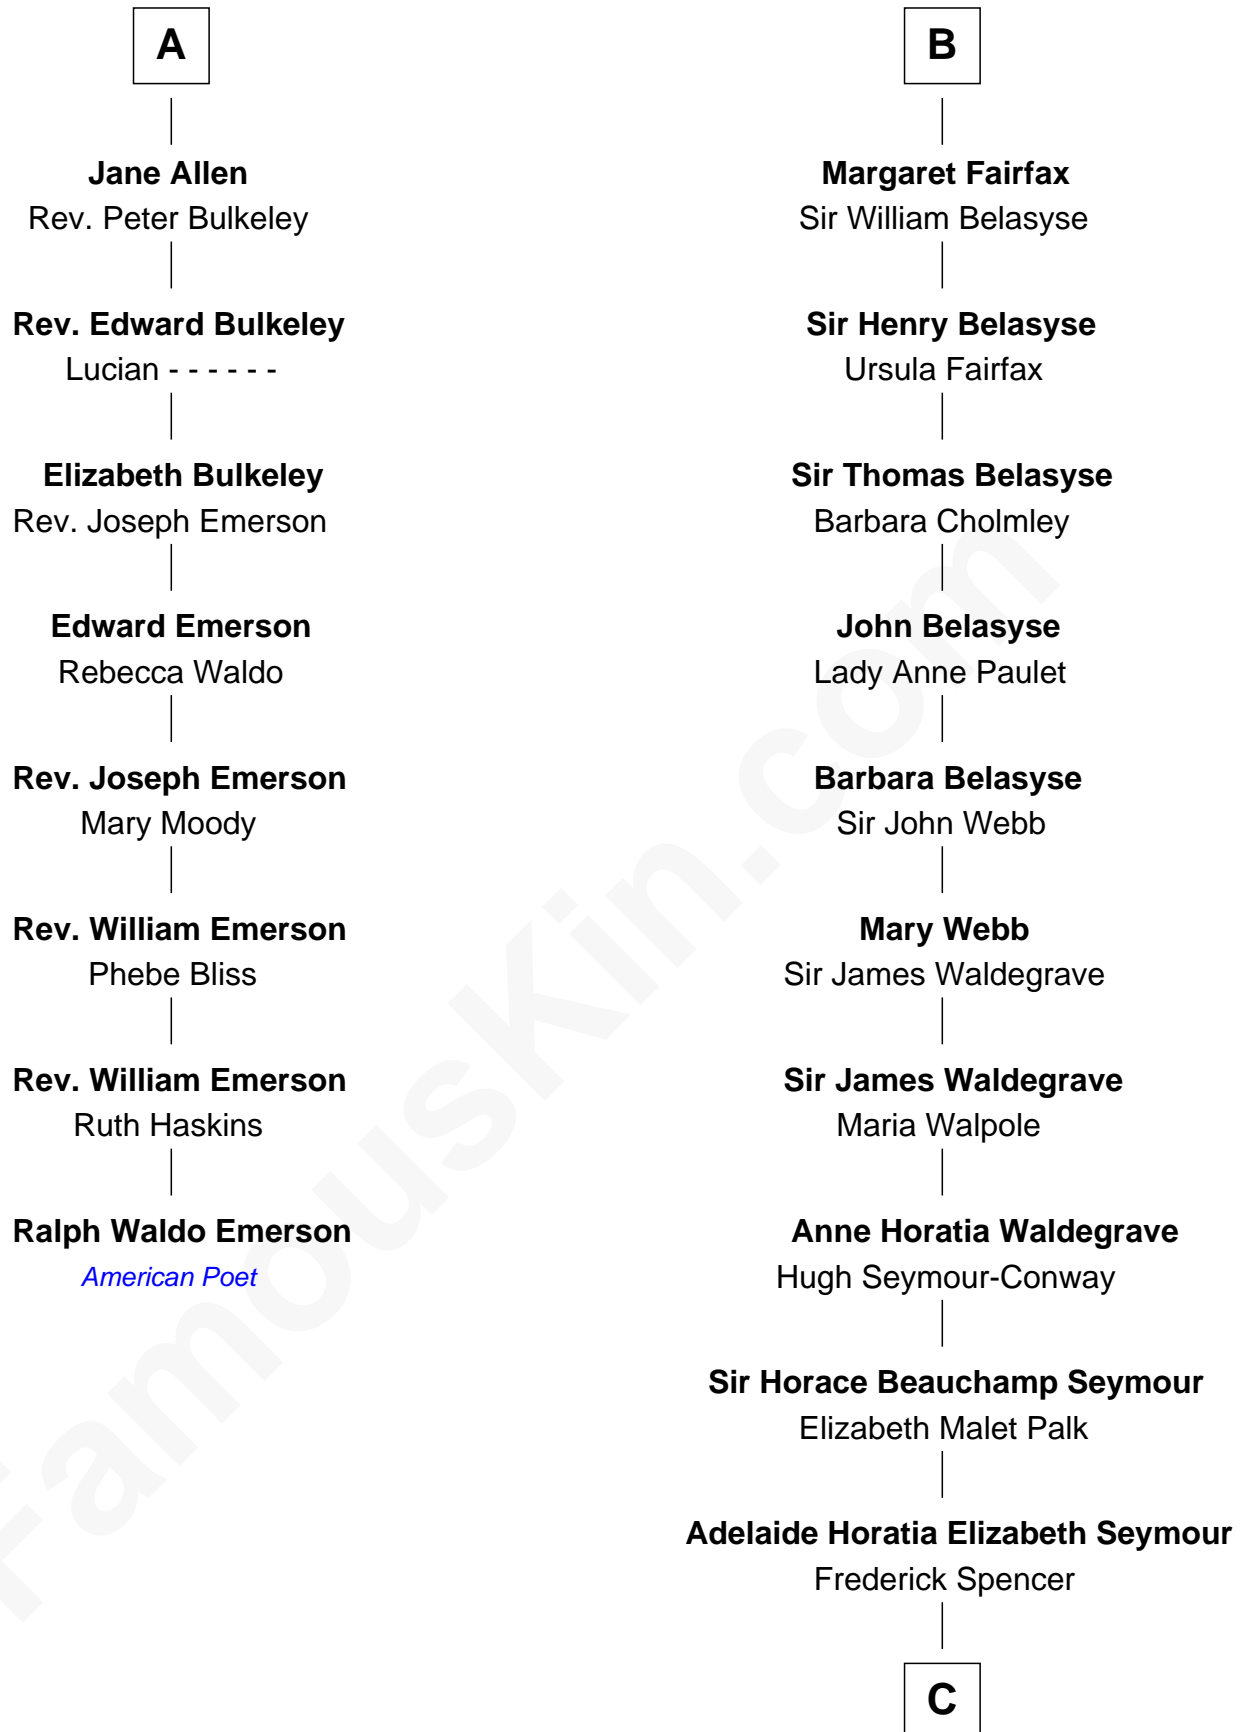

## Relationship Chart of

### Ralph Waldo Emerson

*American Poet*

14th cousin 6 times removed of

**Princess Diana**  
*Princess of Wales*

**C**

**Charles Robert Spencer**

Margaret Baring

**Albert Edward John Spencer**

Cynthia Elinor Beatrix Hamilton

**Edward John Spencer**

Frances Ruth Burke Roche

**Princess Diana**

*Princess of Wales*

FamousKin.com