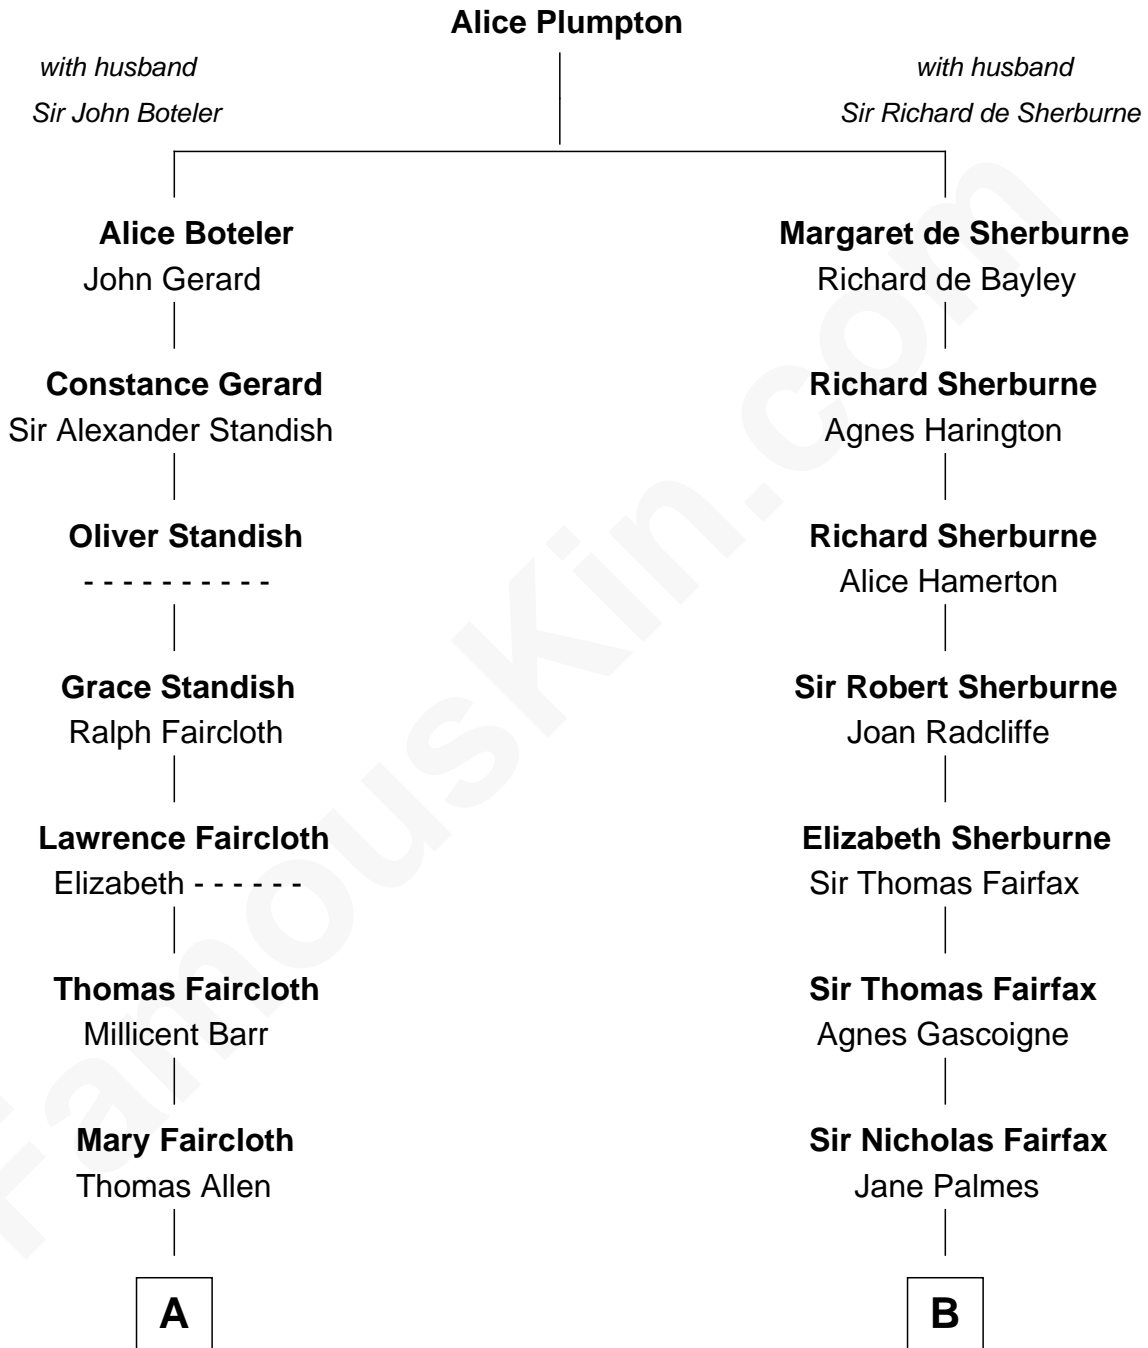

## Relationship Chart of

### Ralph Waldo Emerson

*American Poet*

14th cousin 6 times removed of

**Princess Diana**  
*Princess of Wales*

**C**

**Charles Robert Spencer**

Margaret Baring

**Albert Edward John Spencer**