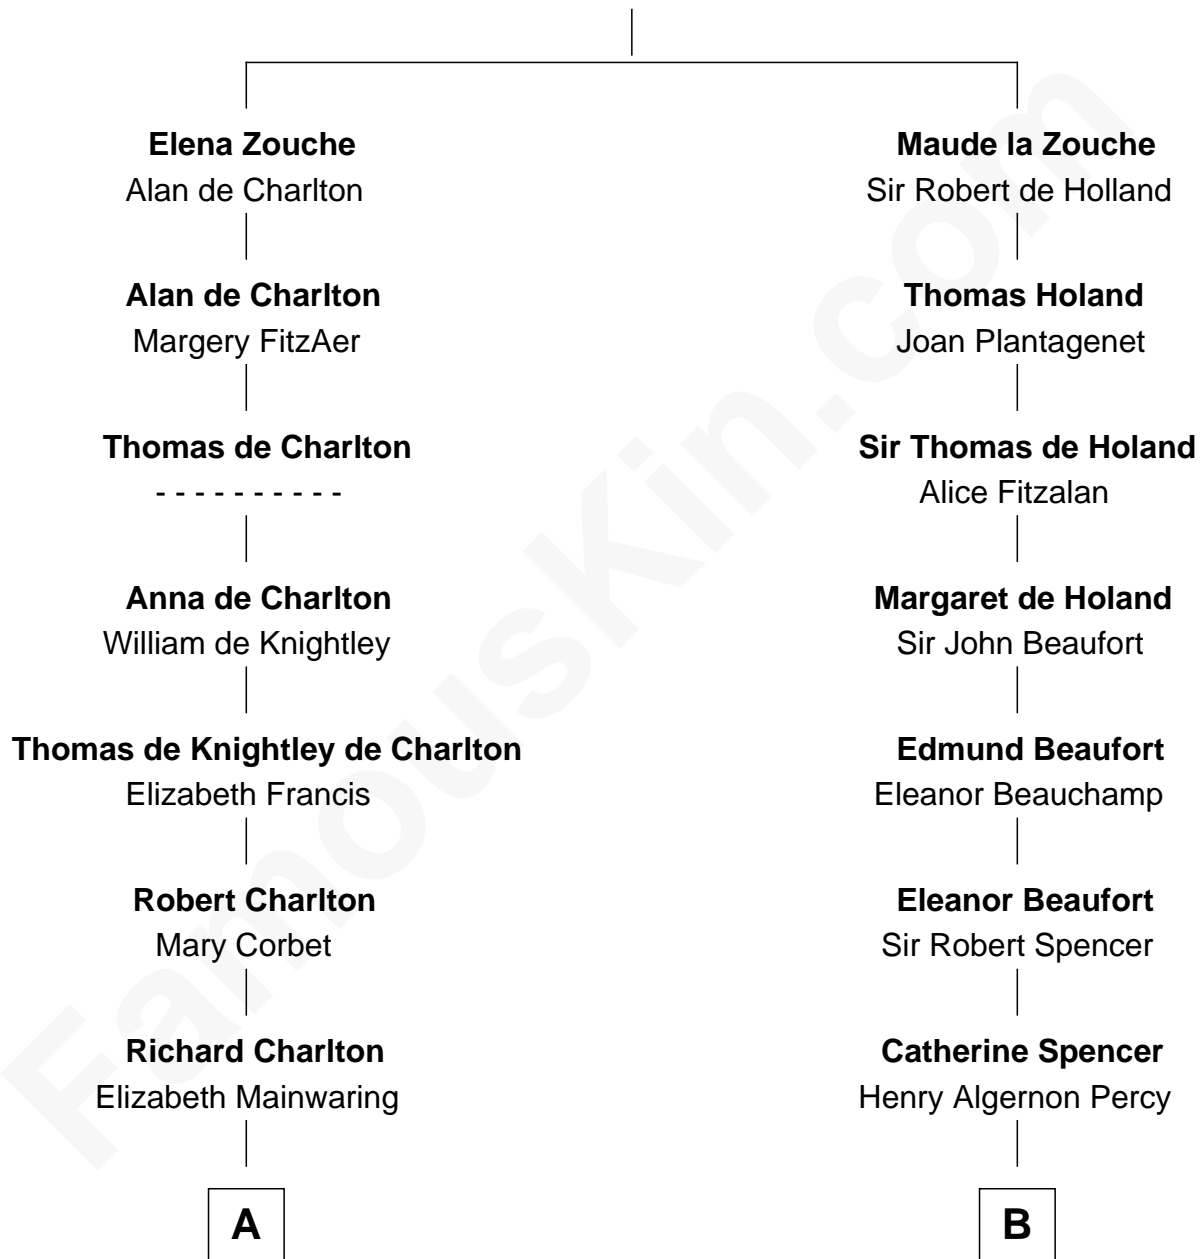

FamousKin.com

Relationship Chart of

Ralph Waldo Emerson

American Poet

17th cousin 4 times removed of

Princess Diana

Princess of Wales

Sir Alan la Zouche

Eleanor de Segrave

C

—
Frederick Spencer

Adelaide Horatia Elizabeth Seymour

—
Charles Robert Spencer

Margaret Baring

—
Albert Edward John Spencer

Cynthia Elinor Beatrix Hamilton

—
Edward John Spencer

Frances Ruth Burke Roche

—
Princess Diana

Princess of Wales