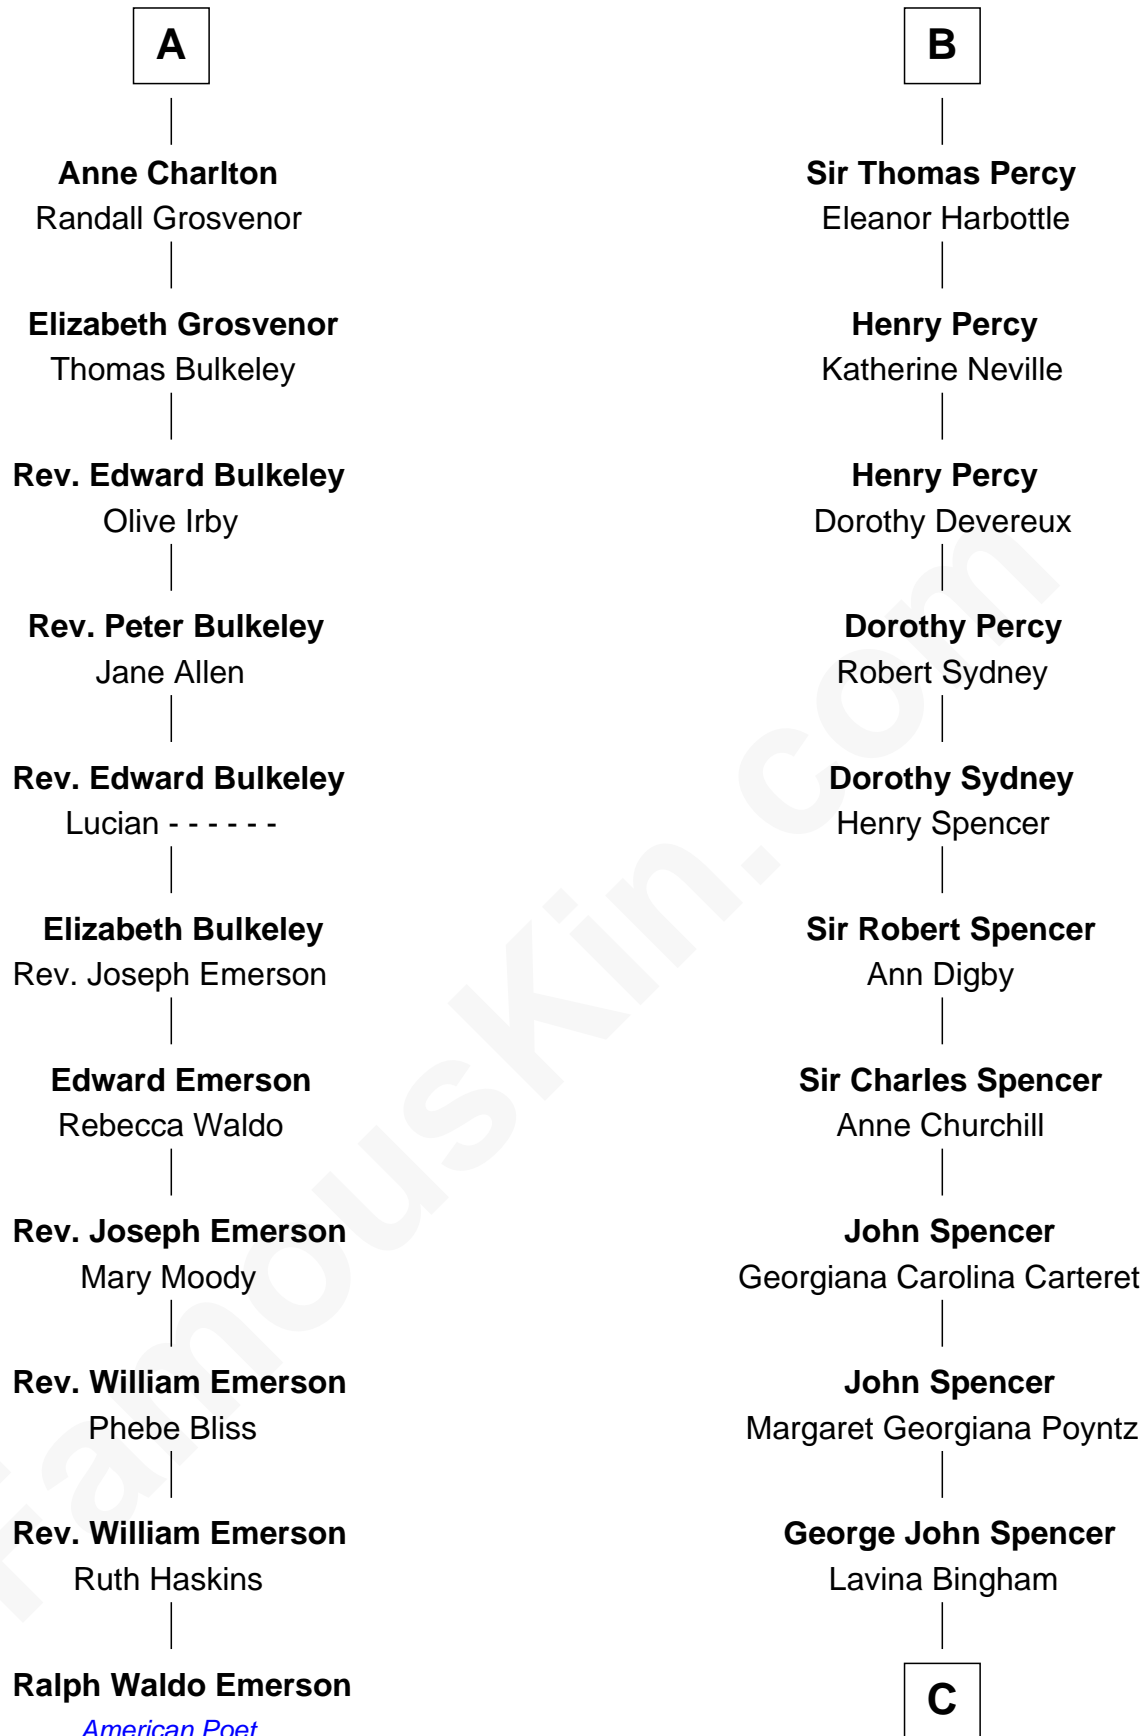

FamousKin.com

Relationship Chart of

Ralph Waldo Emerson

American Poet

17th cousin 4 times removed of

Princess Diana

Princess of Wales

Sir Alan la Zouche

Eleanor de Segrave

C

—
Frederick Spencer

Adelaide Horatia Elizabeth Seymour

—
Charles Robert Spencer

Margaret Baring

—
Albert Edward John Spencer

Cynthia Elinor Beatrix Hamilton

—
Edward John Spencer

Frances Ruth Burke Roche

—
Princess Diana

Princess of Wales