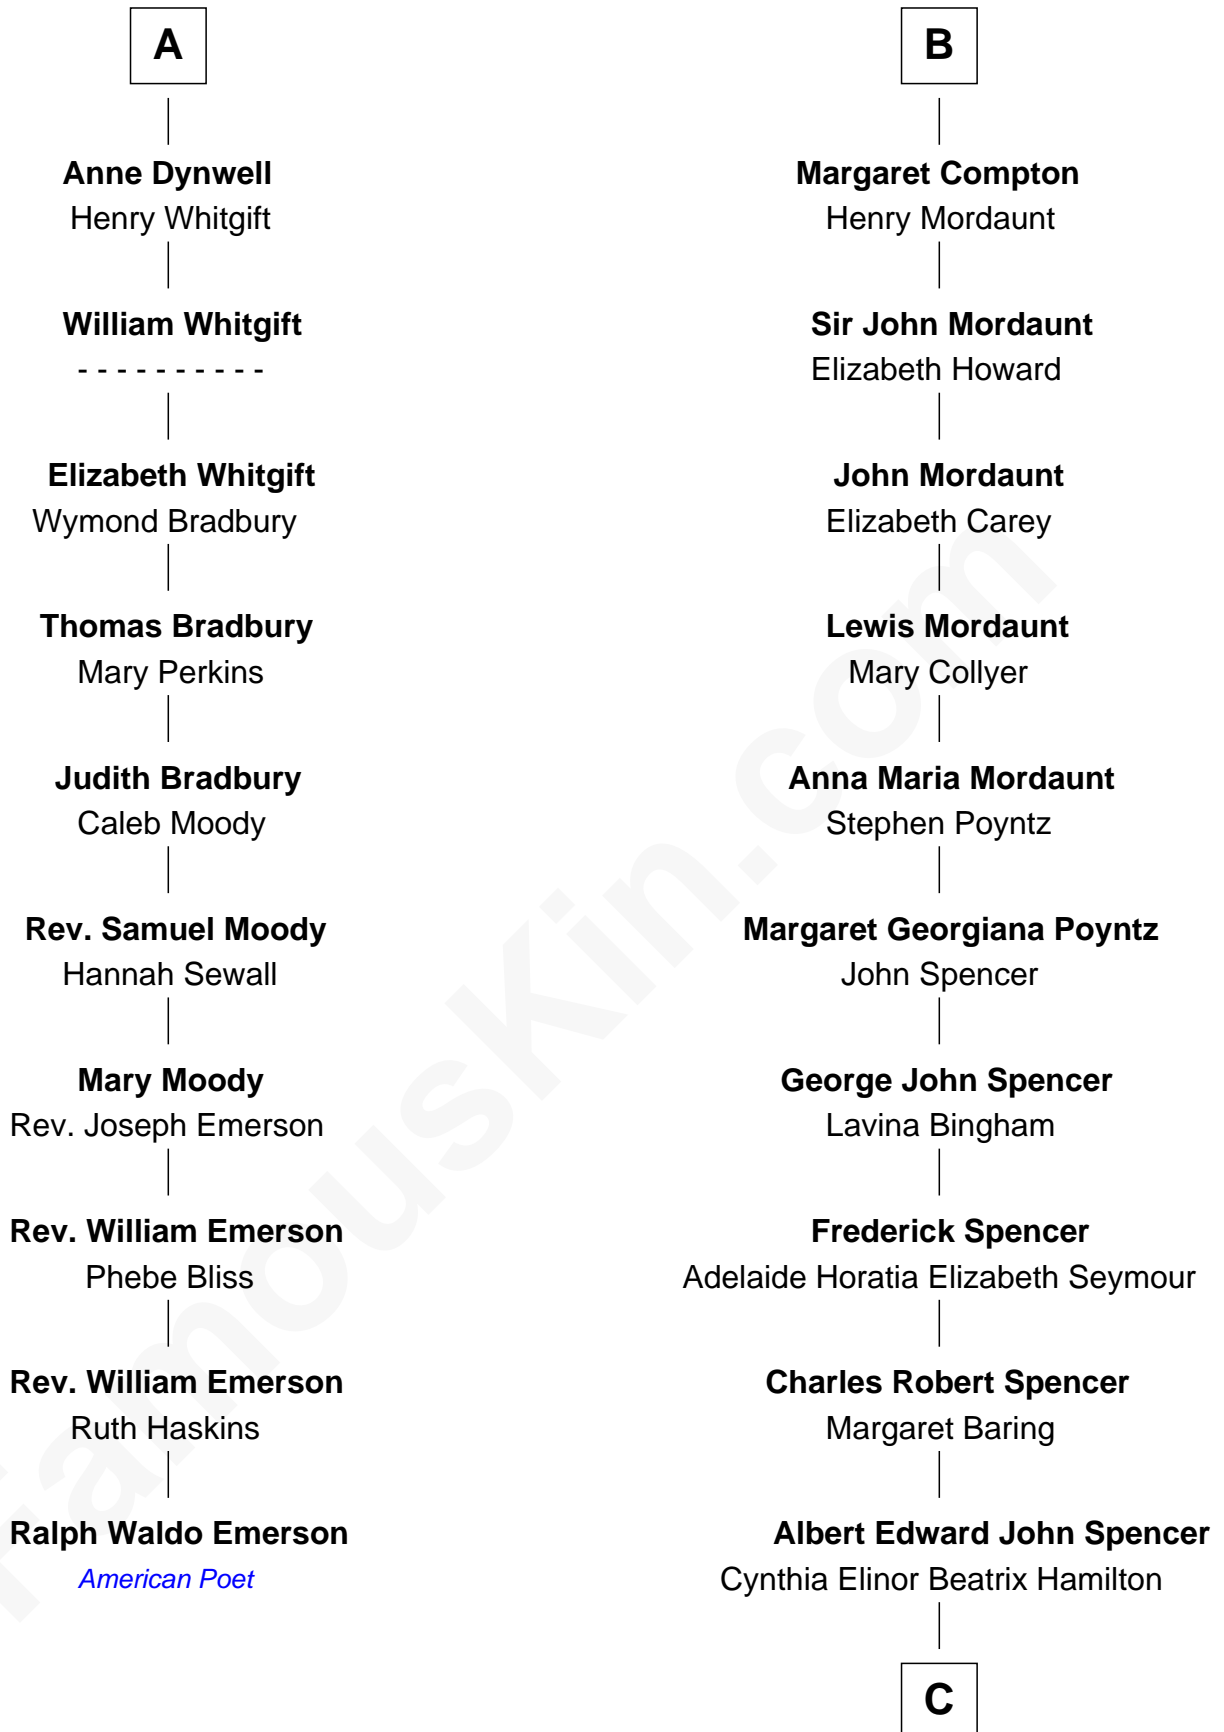

FamousKin.com

Relationship Chart of

Ralph Waldo Emerson

American Poet

16th cousin 2 times removed of

Princess Diana

Princess of Wales

Sir Henry de Percy

Idoine de Clifford

C

Edward John Spencer
Frances Ruth Burke Roche

Princess Diana
Princess of Wales

FamousKin.com