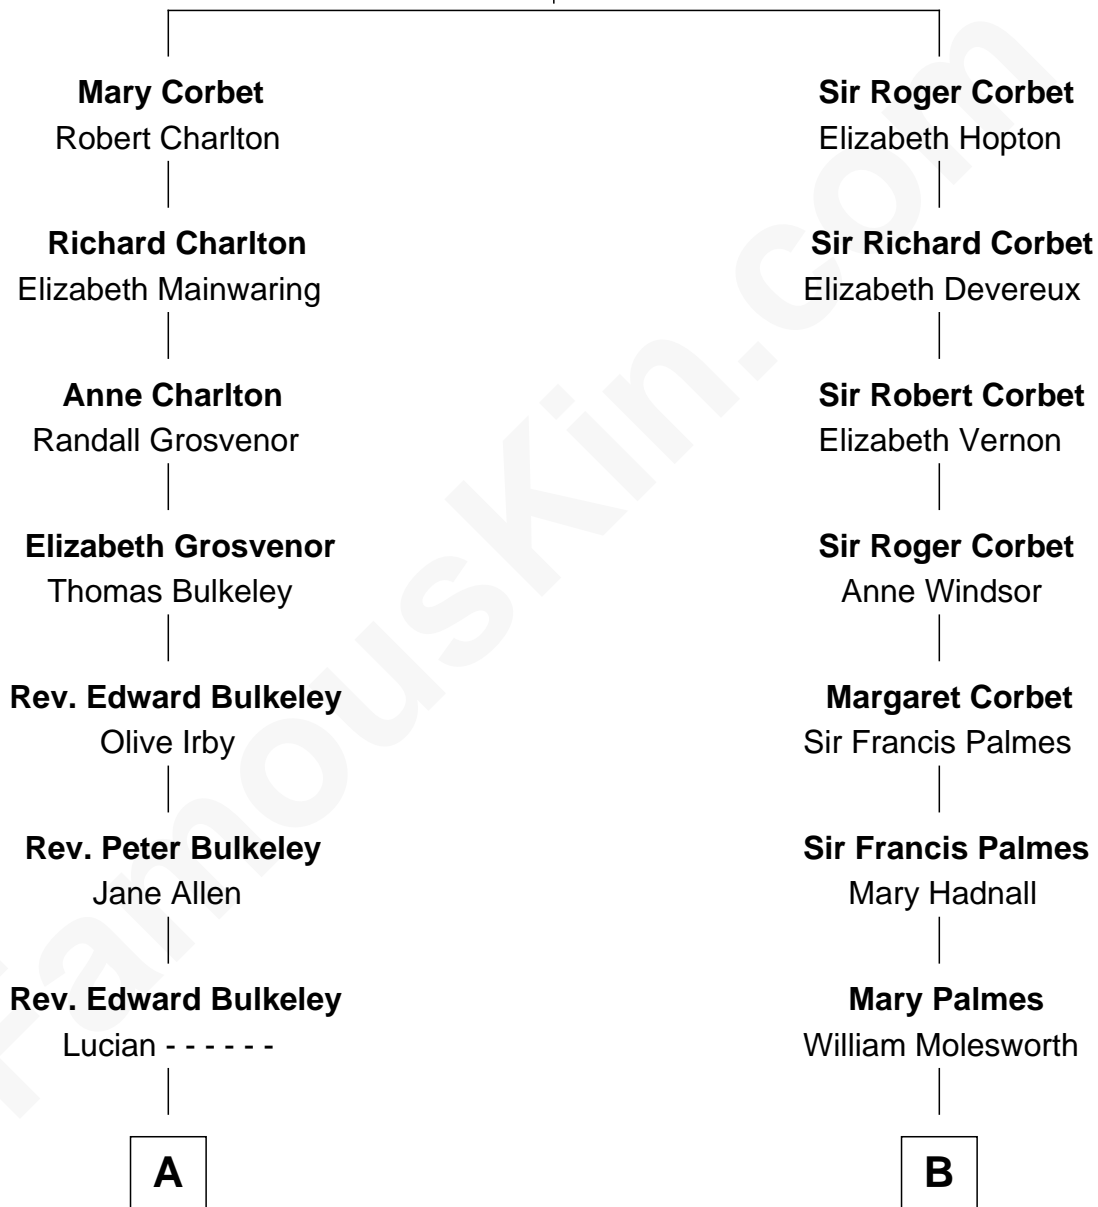

FamousKin.com
Relationship Chart of
Ralph Waldo Emerson
American Poet

12th cousin 6 times removed of
Prince William
Prince of Wales

Sir Robert Corbet
 Margaret - - - - -

C

Princess Diana Frances Spencer
Charles III, King of the United Kingdom

Prince William
Prince of Wales

FamousKin.com