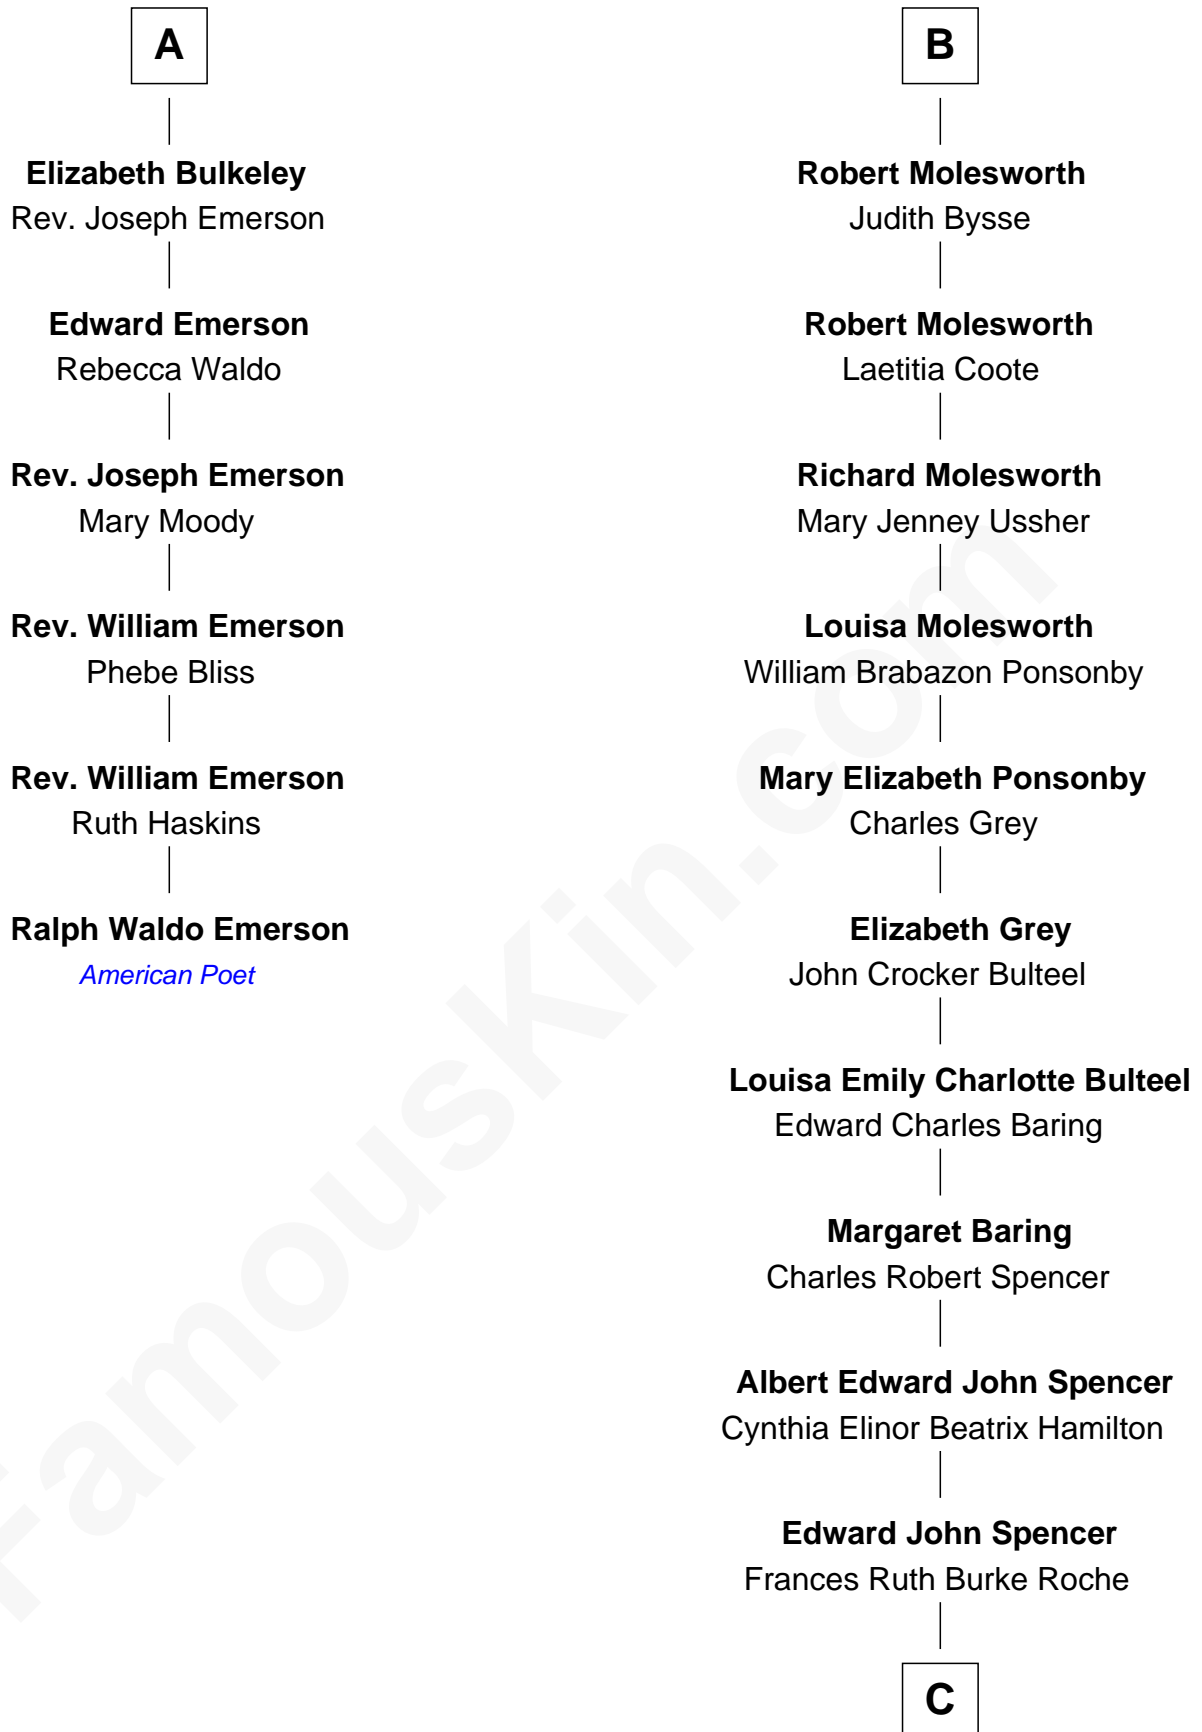

FamousKin.com
Relationship Chart of
Ralph Waldo Emerson
American Poet

12th cousin 6 times removed of
Prince William
Prince of Wales

Sir Robert Corbet
 Margaret - - - - -

C

Princess Diana Frances Spencer
Charles III, King of the United Kingdom