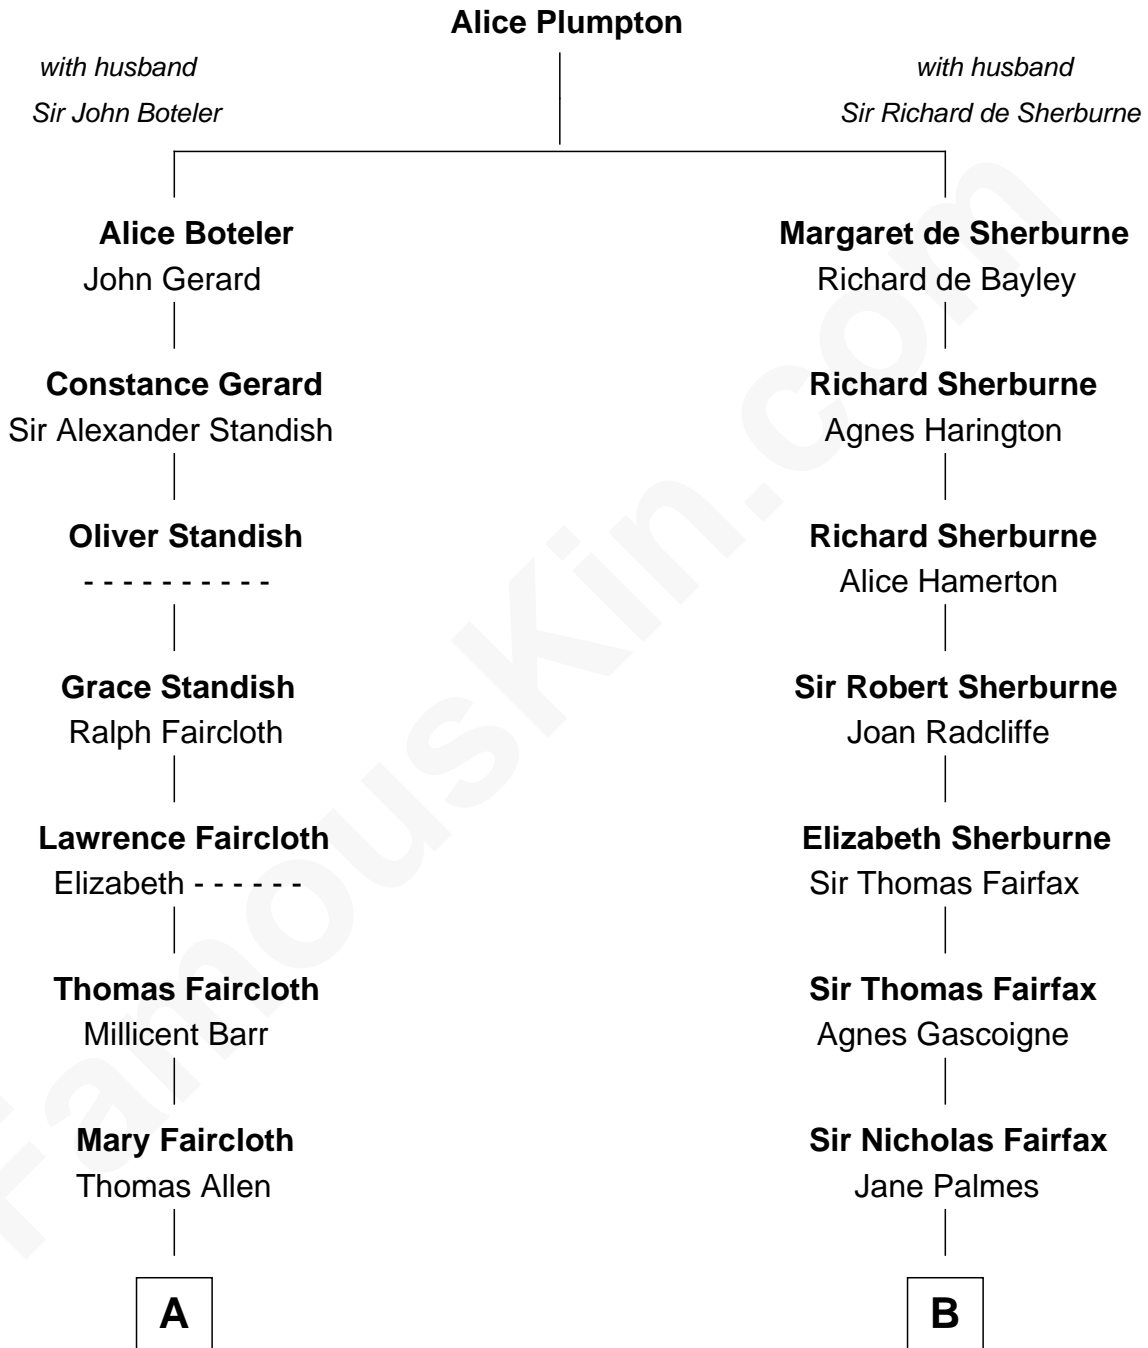

## Relationship Chart of

### Ralph Waldo Emerson

*American Poet*

14th cousin 7 times removed of

**Prince William**  
*Prince of Wales*

C

**Charles Robert Spencer**

Margaret Baring

**Albert Edward John Spencer**

Cynthia Elinor Beatrix Hamilton

**Edward John Spencer**

Frances Ruth Burke Roche

**Princess Diana Frances Spencer**

Charles III, King of the United Kingdom

**Prince William**

*Prince of Wales*