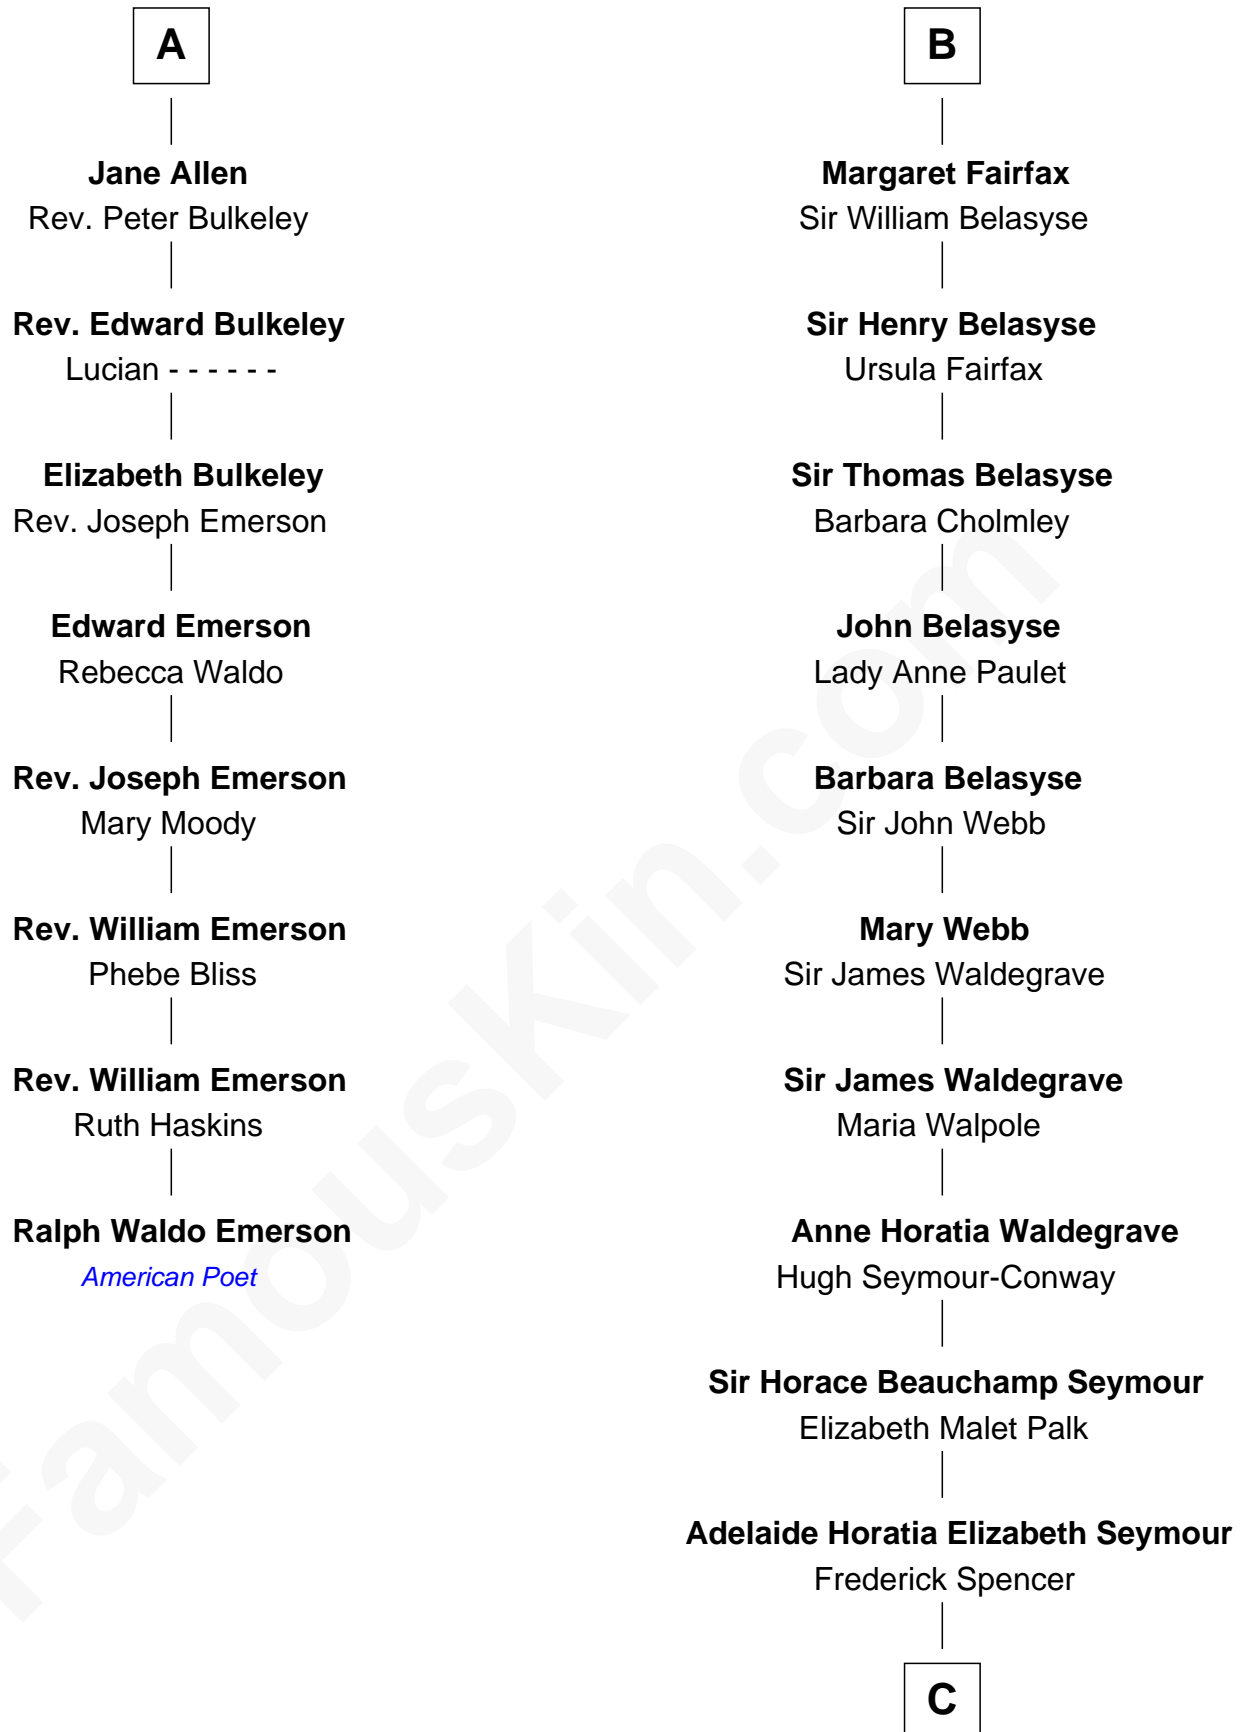

## Relationship Chart of

### Ralph Waldo Emerson

*American Poet*

14th cousin 7 times removed of

**Prince William**  
*Prince of Wales*

C

**Charles Robert Spencer**

Margaret Baring

**Albert Edward John Spencer**

Cynthia Elinor Beatrix Hamilton

**Edward John Spencer**

Frances Ruth Burke Roche

**Princess Diana Frances Spencer**

Charles III, King of the United Kingdom

**Prince William**

*Prince of Wales*