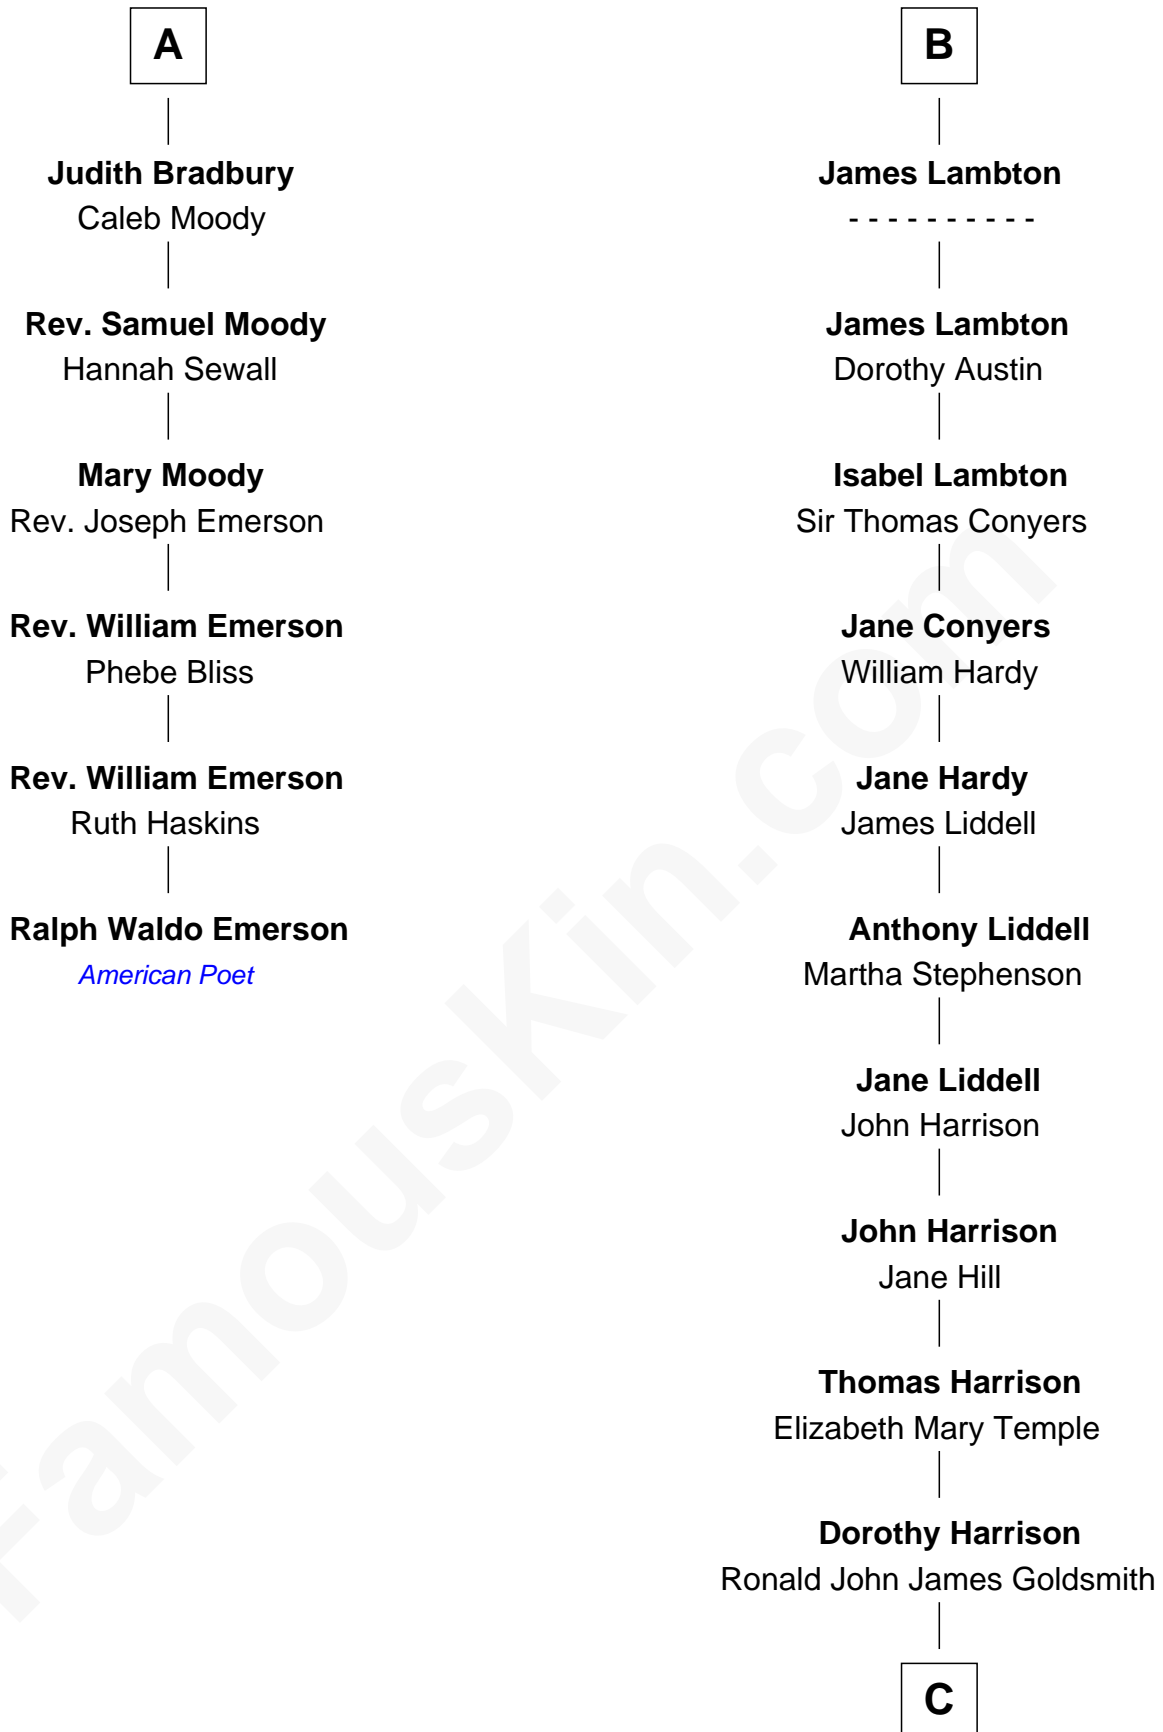

FamousKin.com
Relationship Chart of
Ralph Waldo Emerson
American Poet

12th cousin 6 times removed of
Catherine Middleton
Princess of Wales

Sir Lionel de Welles
 Joan de Waterton

Margaret de Welles
 Sir Thomas Dymoke

Jane Dymoke
 John Fulnetby

Katherine Fulnetby
 William Dynwell

Anne Dynwell
 Henry Whitgift

William Whitgift

Elizabeth Whitgift
 Wymond Bradbury

Thomas Bradbury
 Mary Perkins

A

Cecily de Welles
 Sir Robert Willoughby

Sir Christopher Willoughby
 Margaret Jenney

Elizabeth Willoughby
 Sir William Eure

Sir Ralph Eure
 Margery Bowes

Frances Eure
 Robert Lambton

William Lambton
 Anne -----

Ralph Lambton
 Susan Groves

B

C

Carole Elizabeth Goldsmith

Michael Francis Middleton

Catherine Middleton

Princess of Wales

FamousKin.com