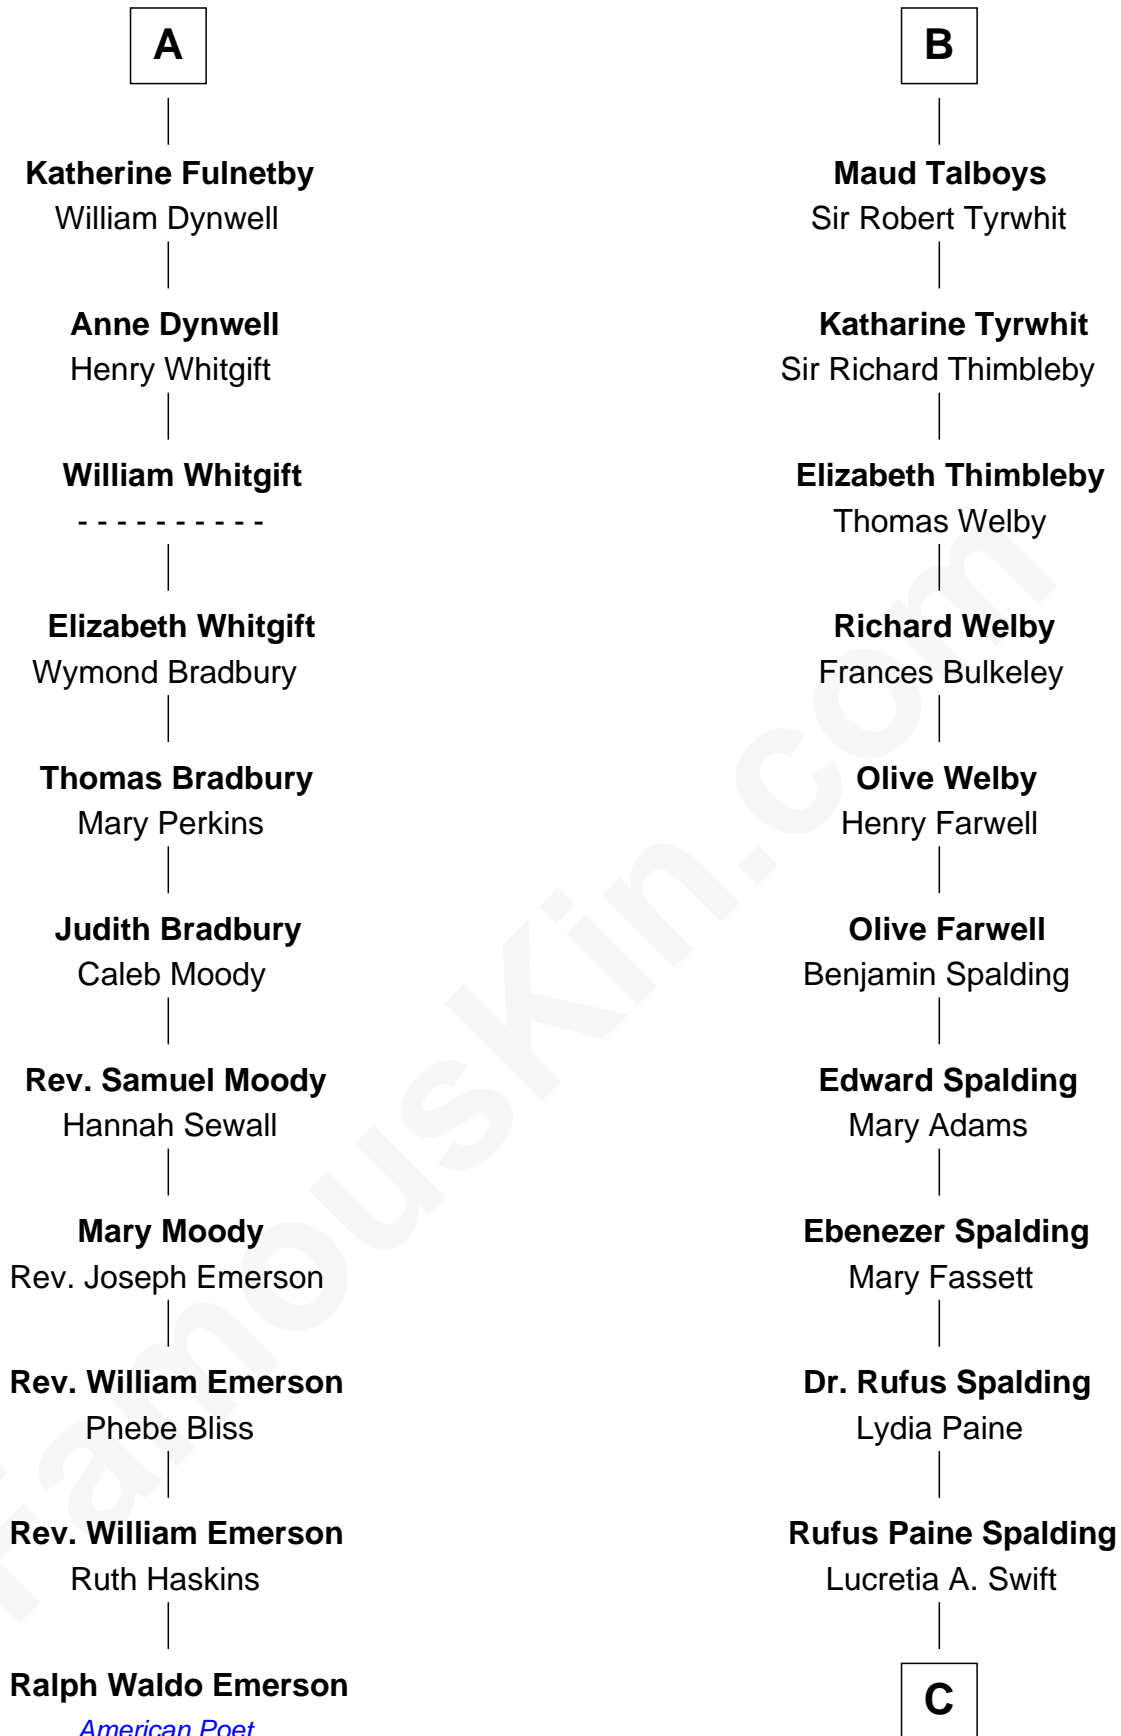

FamousKin.com

Relationship Chart of Ralph Waldo Emerson

American Poet

17th cousin 1 time removed of

William Rufus Day

36th U.S. Secretary of State

Sir Hugh I de Audley

Iseult de Mortimer

C

Emily Swift Spalding

Luther Day

William Rufus Day

36th U.S. Secretary of State

FamousKin.com