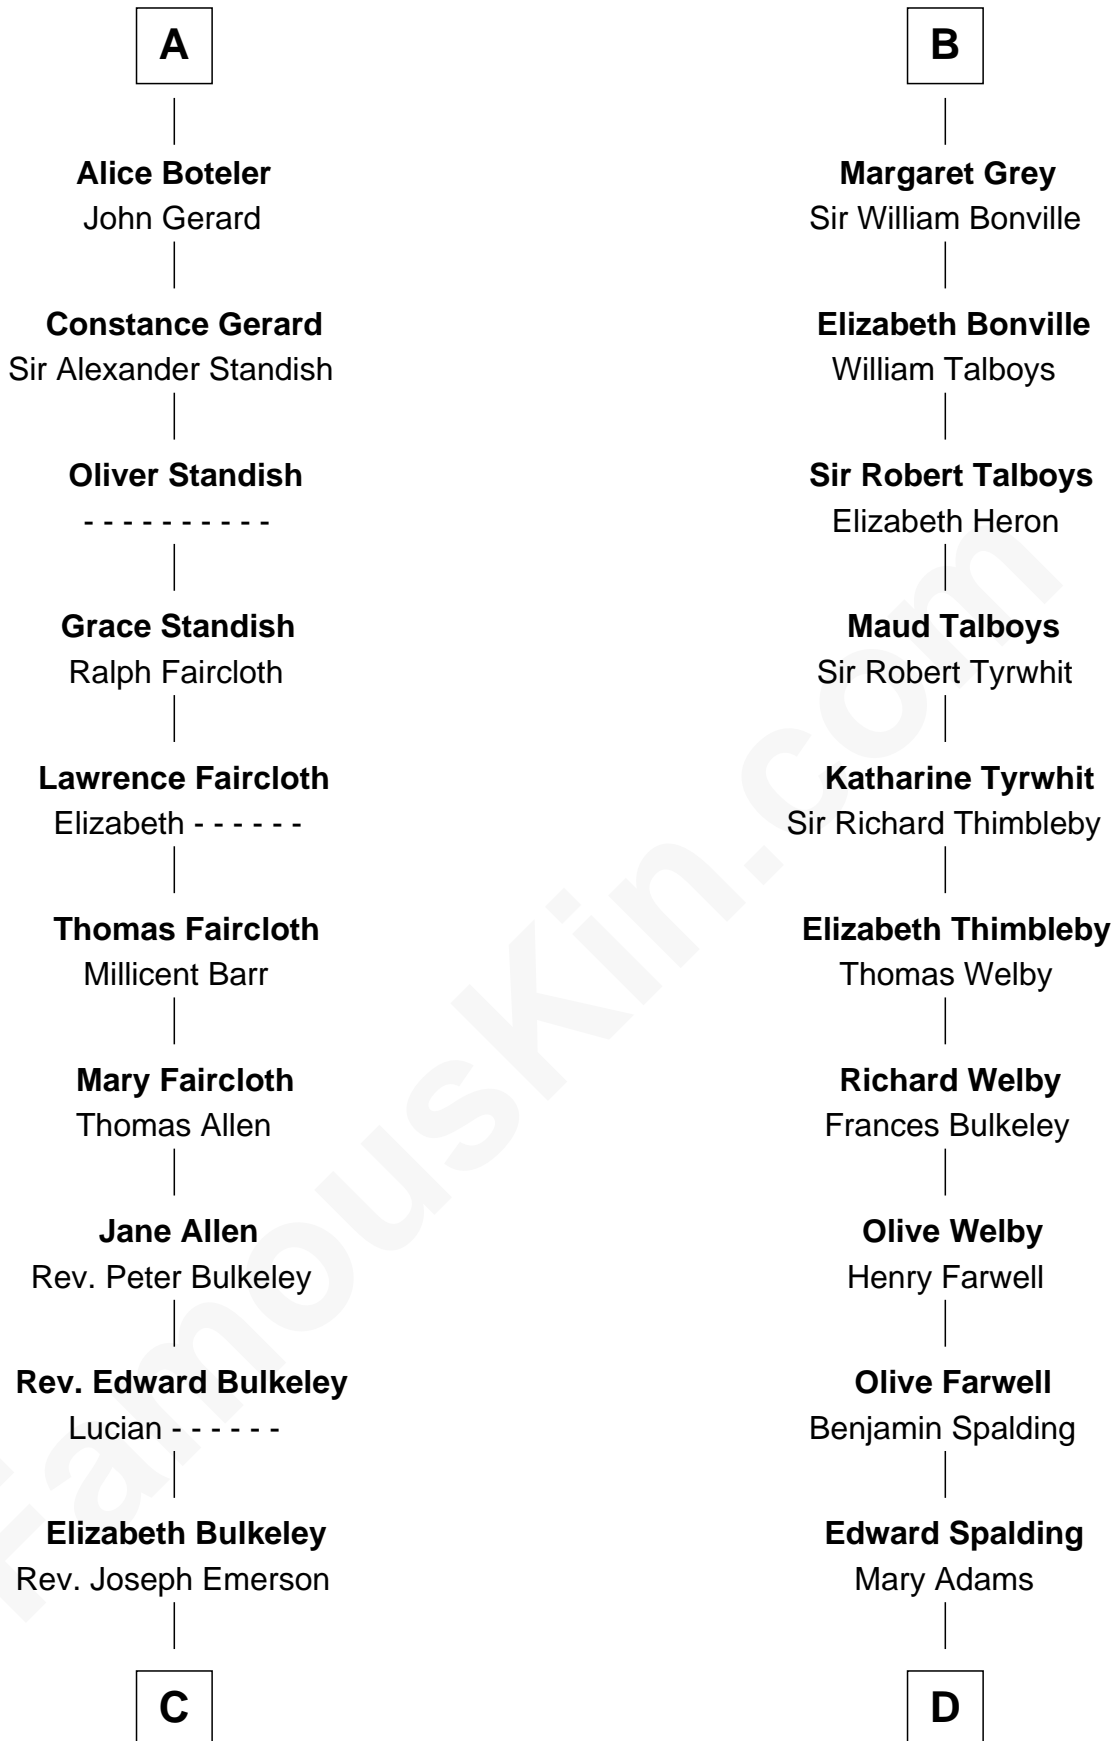

## Relationship Chart of Ralph Waldo Emerson

*American Poet*

21st cousin of

**William Rufus Day**

*36th U.S. Secretary of State*

**C**

**Edward Emerson**

Rebecca Waldo